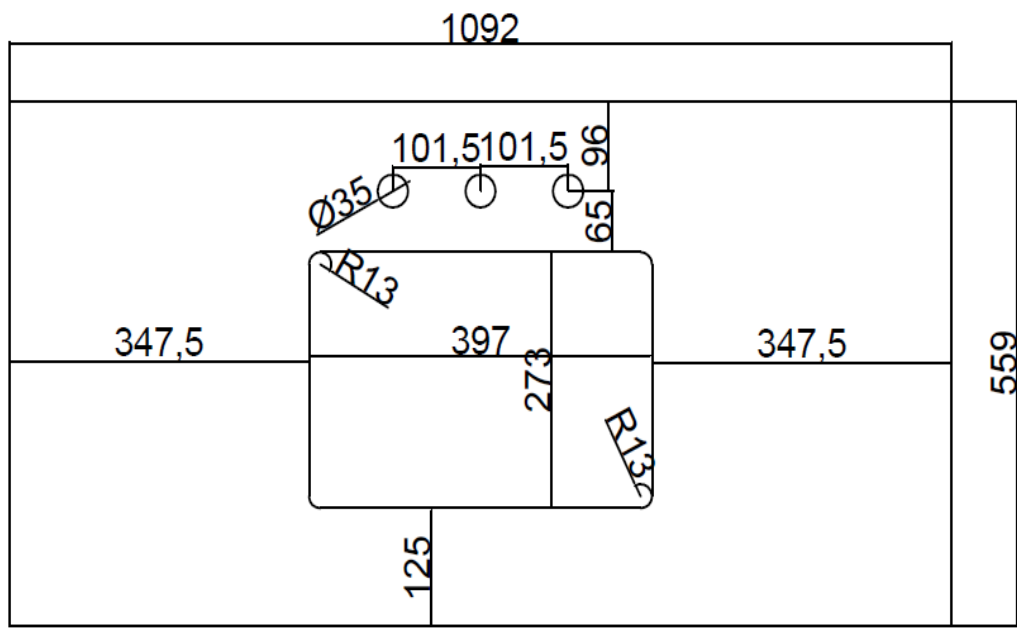

Product Manual

Product name	Bathroom stone vanity top
Item code	W50921982
Include	Vanity top+Ceramic sink +back splash
Stone Color	Carrara white
Material	Engineered stone
Specification	1092x559x18mm (43x22x3/4 inch)
Number of Sink Spaces	1
Sink Installation Type	Undermount
Sink size	470x345x200mm(18.5x13.6x8inch)
Sink Included	Yes
Sink Finish	white
Sink material	Ceramic
Sink Shape	Rectangular
Sink qualified	UPC
Number of Included Sinks	1
Backsplash Included	Yes
Side Splash Included	No
Faucet Installation Type	Centerset
Faucet Installation Type (Single Faucet Mount)	Single holePre-Drilled Drain Hole
Drain Placement	Center
Drain Assembly Included	No
P-Trap Included	No
Country of Origin	China
Product Warranty	Yes
Warranty Length	2 years

Drawings :

Undercounter
 Under Counter Mounting
 Size: **470×345×200mm**
420×300mm