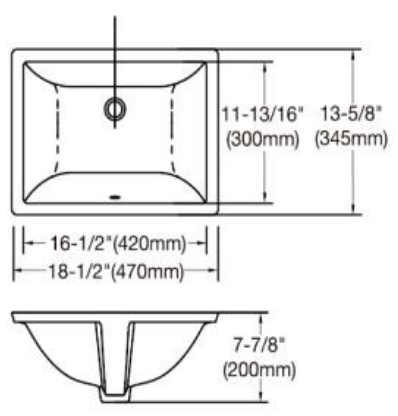

Product Manual

Product name	Bathroom stone vanity top
Item code	W50921982
Include	Vanity top+Ceramic sink +back splash
Stone Color	Carrara white
Material	Engineered stone
Specification	1092x559x18mm (43x22x3/4 inch)
Number of Sink Spaces	1
Sink Installation Type	Undermount
Sink size	470x345x200mm(18.5x13.6x8inch)
Sink Included	Yes
Sink Finish	white
Sink material	Ceramic
Sink Shape	Rectangular
Sink qualified	UPC
Number of Included Sinks	1
Backsplash Included	Yes
Side Splash Included	No
Faucet Installation Type	Centerset
Faucet Installation Type (Single Faucet Mount)	Single holePre-Drilled Drain Hole
Drain Placement	Center
Drain Assembly Included	No
P-Trap Included	No
Country of Origin	China
Product Warranty	Yes
Warranty Length	2 years

Drawings :

Undercounter
 Under Counter Mounting
 Size: **470×345×200mm**
420×300mm