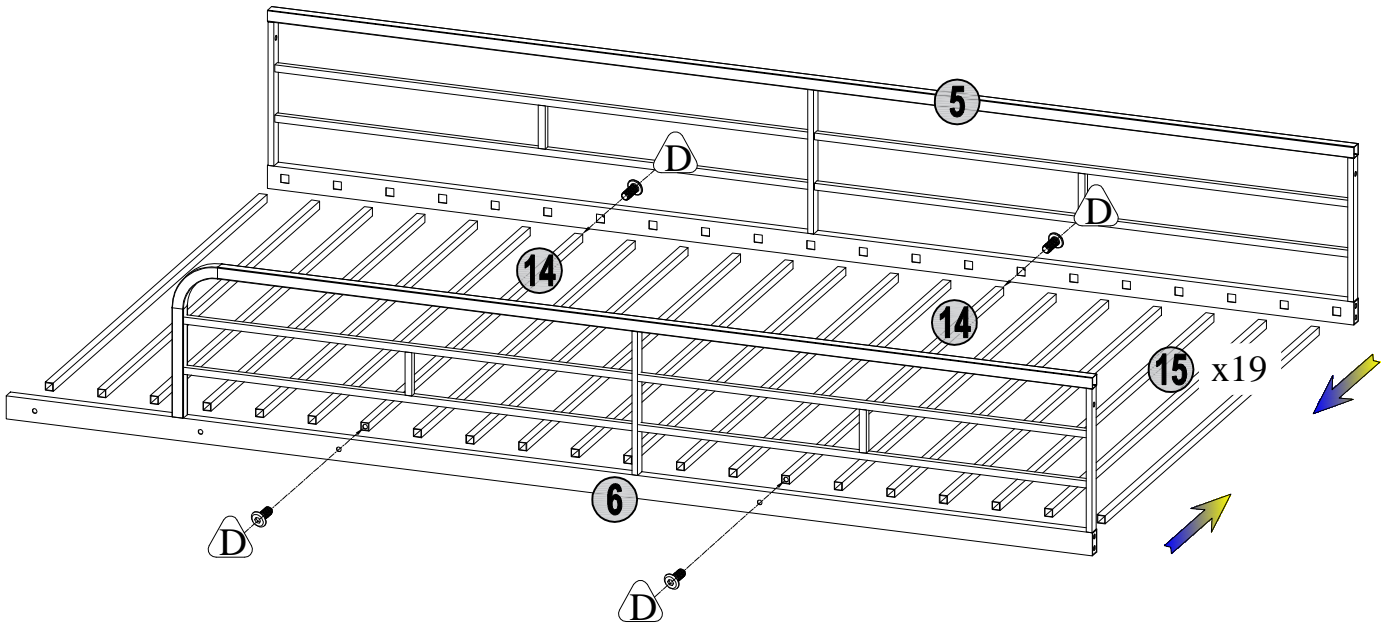

TRIPLE BUNK BED
ASSEMBLY INSTRUCTIONS
SKU: MF530222 / MF530223

STEP 3