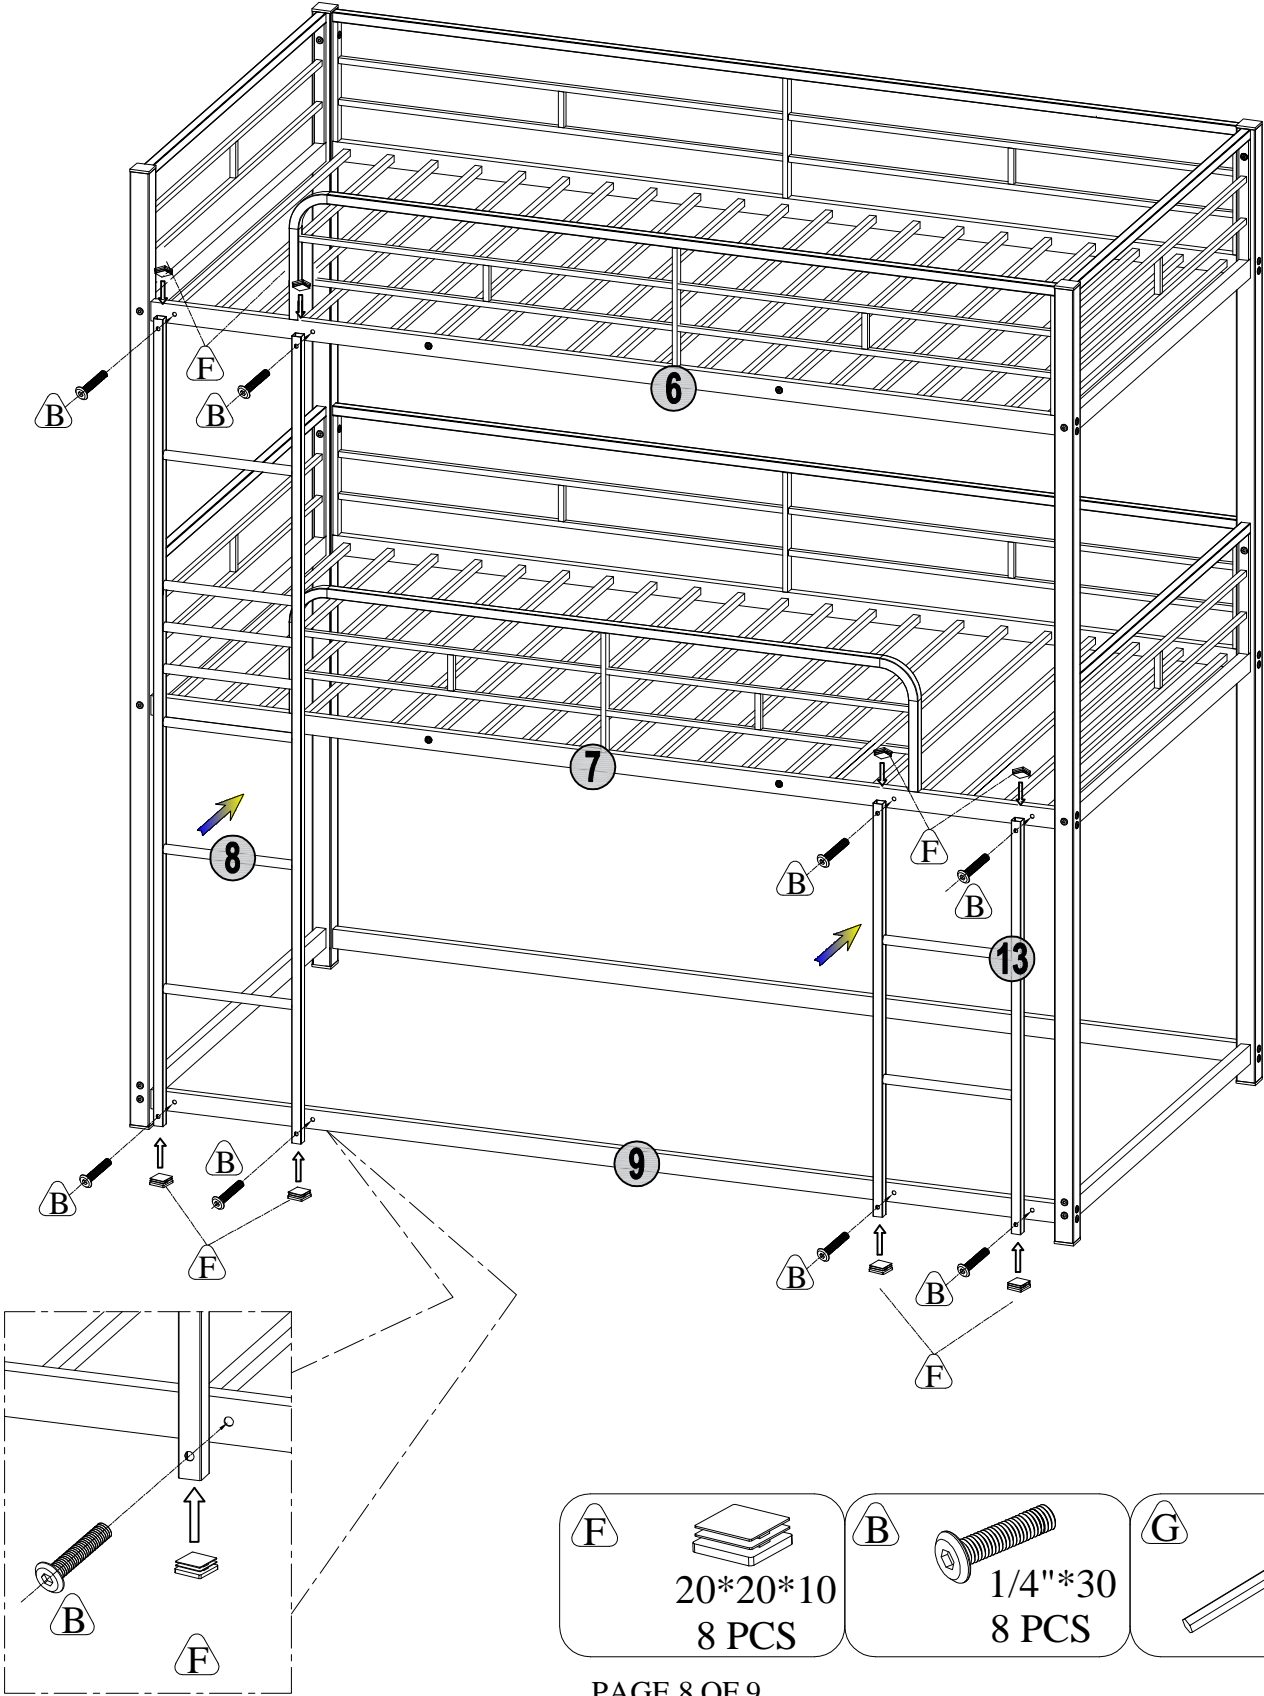

TRIPLE BUNK BED
ASSEMBLY INSTRUCTIONS
SKU: MF530222 / MF530223

STEP 6