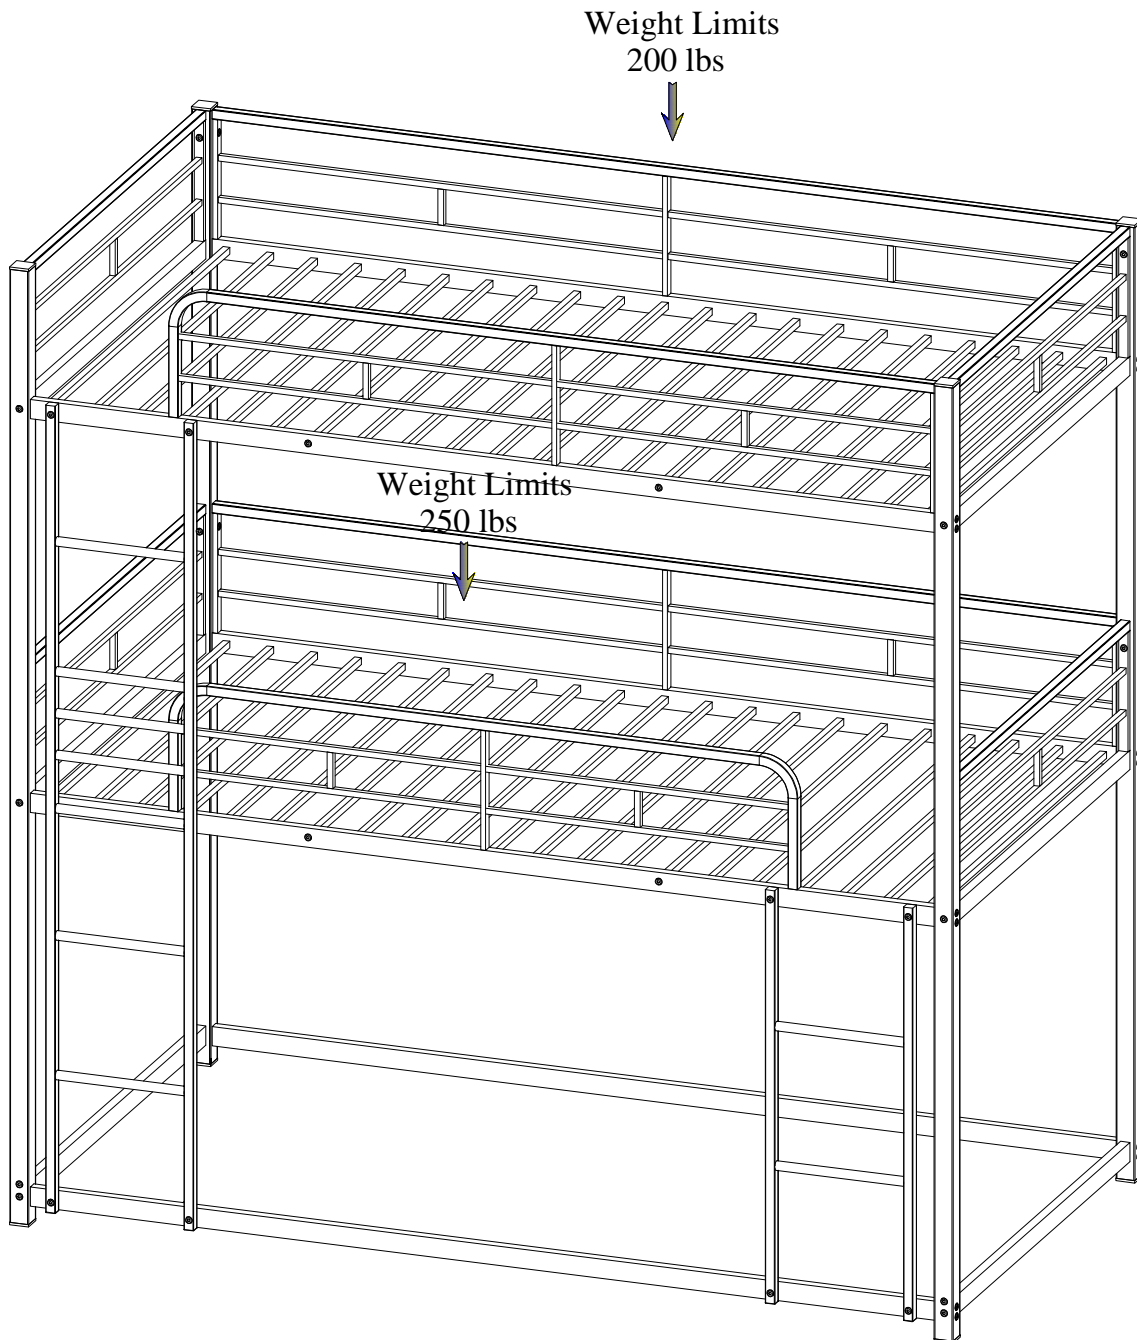

TRIPLE BUNK BED  
ASSEMBLY INSTRUCTIONS  
SKU: MF530222 / MF530223

TRIPLE BUNK BED  
ASSEMBLY INSTRUCTIONS  
SKU: MF530222 / MF530223

**SAFETY WARNINGS AND GENERAL NOTES:**

1. Follow the information on the warnings on the bunk bed end structure and on the carton. Do not remove the warning label from the bed.
2. Always use the recommended size mattress on mattress support, or both, to help prevent the likelihood of entrapment or falls.
3. Do not allow children under 6 years of age to use the upper bunk.
4. Periodically check and ensure the guardrail, ladder and other components are in their proper position, free from damage, and all connectors are tight.
5. Do not allow horseplay on or under beds.
6. Always prohibit jumping on the bed.
7. Prohibit more than one person on upper bunk.
8. Always use the ladder for entering and leaving the upper bunk.
9. Do not use substitute parts. Contact the manufacturer or dealer for replacement parts.
10. Use of a night-light may provide added safety precaution for a child using the upper bunk.
11. Always use guardrails on both long sides of the upper bunk.
12. If the bunk bed will be placed next to a wall, the guardrail that runs the full length of the bed should be placed against the wall to prevent entrapment between the bed and the wall. The use of water or sleep flotation mattresses is prohibited.
13. **STRANGULATION HAZARD-** Never attach or hang items to any part of the bunk bed that are not designed for use with the bed; for example, but not limited to, hook, belts and jump ropes.
14. Keep these instructions for future reference.
15. We recommend assembling your bunk bed on the shipping carton to protect your floor or carpet.
16. Be certain all staples are out of the box before beginning assembly on the shipping carton.
17. **USE ONLY MATTRESSES WHICH ARE AS THE TABLE BELOW ON UPPER AND ON LOWER BUNKS.**