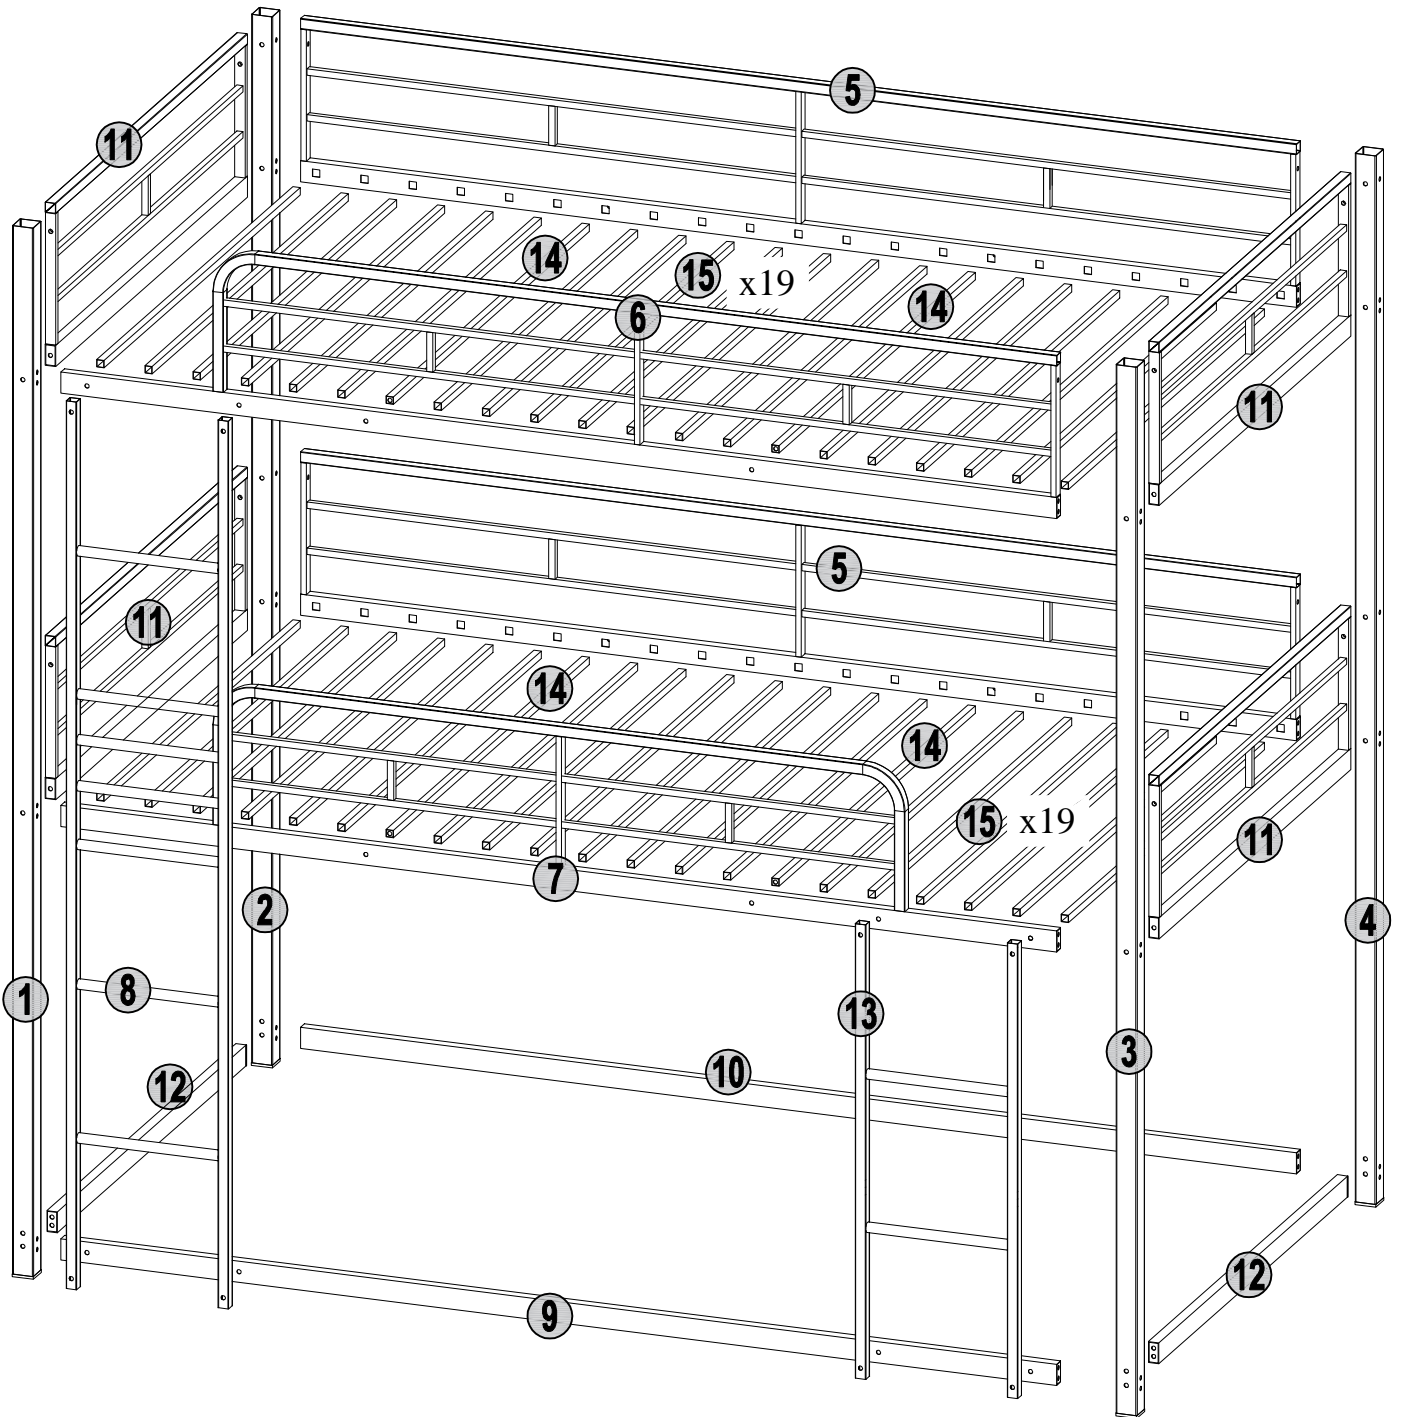

TRIPLE BUNK BED
ASSEMBLY INSTRUCTIONS
SKU: MF530222 / MF530223