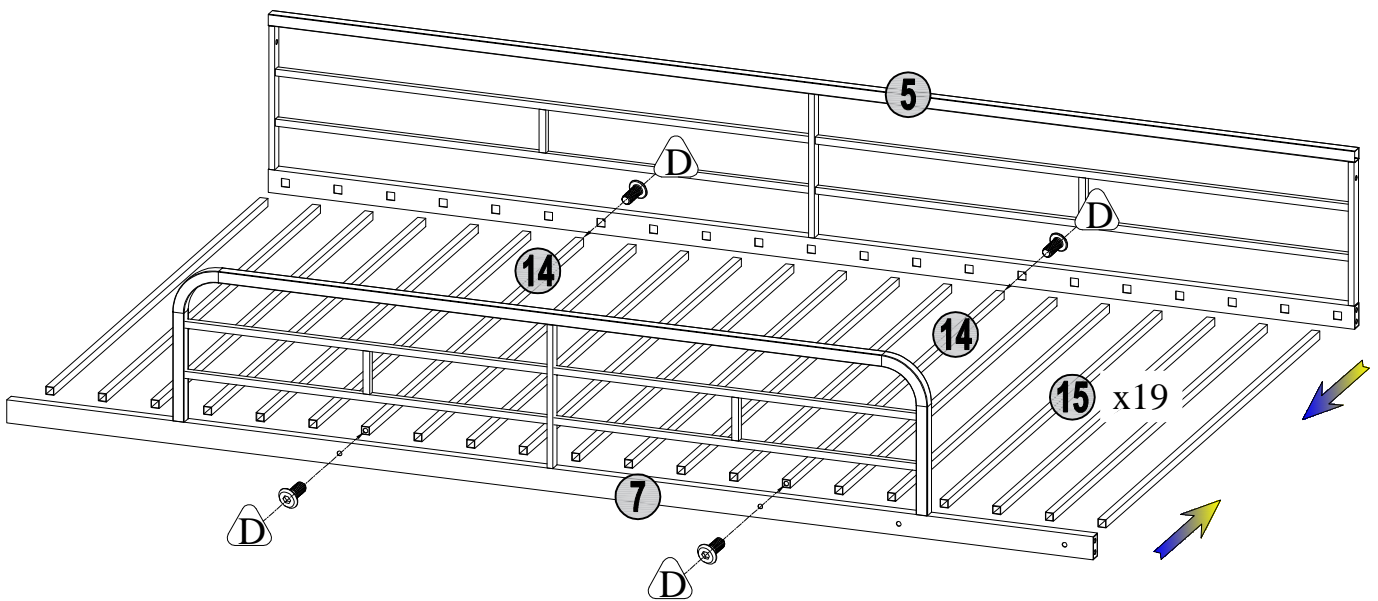

TRIPLE BUNK BED
ASSEMBLY INSTRUCTIONS
SKU: MF530222 / MF530223

STEP 3

STEP 4