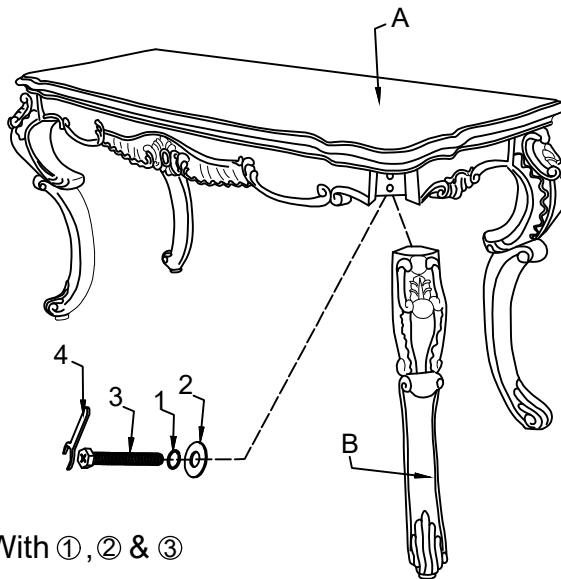

ASSEMBLY INSTRUCTIONS

LV01785 SOFA TABLE

Thank you for purchasing this quality product. Be sure to check all packing materials carefully for small parts, which may have come loose inside the carton during shipment. Identify and count all parts and compare with the parts list below.

HARDWARE LIST			QTY
①		Bolt Ø5/16"*2-1/2"	8 pcs
②		Spring washer Ø5/16"	8 pcs
③		Flat Washer Ø5/16"x23	8 pcs
④		Open Wrench 12mm	1 pc

PARTS LIST:

Ⓐ

TABLE TOP
1 PC

Ⓑ

LEG 4 PCS

Assembly :
Attach Legs With ① , ② & ③