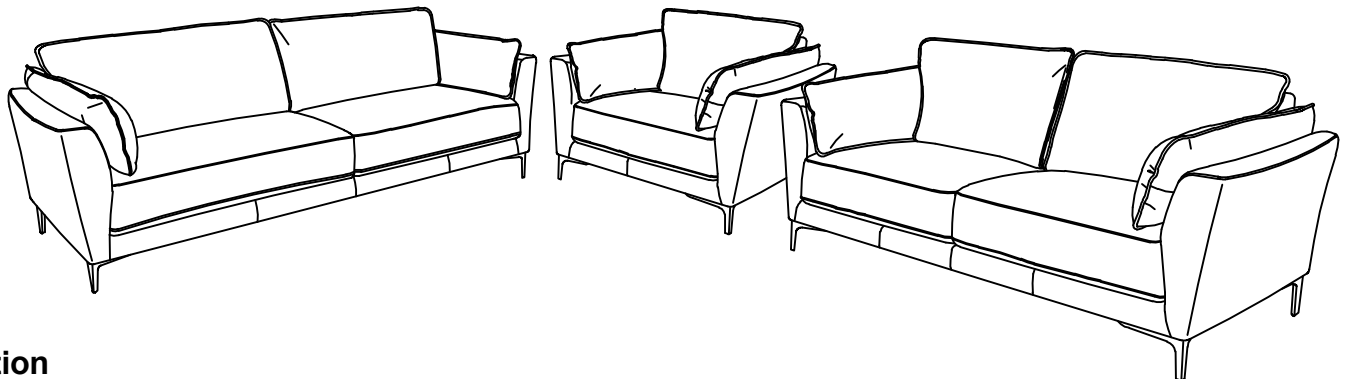

# ASSEMBLY INSTRUCTION FOR ACME FURNITURE

**MODEL#LV02387 / LV02388 / LV02389**

Thank you for purchasing the quality product. Be sure to check all packing material carefully for small parts which may have come loose inside the carton during shipment. Separate, identify and count all parts and metal hardware. Compare with all parts list to be sure all parts are present. If any part(s) are missing or damaged, please contact your local furniture dealer. For efficient and speedy service, please indicate the model number and code letter or part(s) needed.

**\*\*\*Do not fully tighten screws until fully assembled\*\*\***

## HARDWARE REQUIRED

				Sofa	Loveseat	Chair
A		Metal Leg		4 pcs	4 pcs	4 pcs
B		JCBC Bolts	M8x20mm	8 pcs	8 pcs	8 pcs
C		Flat Washer		8 pcs	8 pcs	8 pcs
D		Allen Key	M5x65mm	1 pc	1 pc	1 pc
E		Center Support Leg		1 pc	N/A	N/A
F		Plastic Washer		1 pc	N/A	N/A