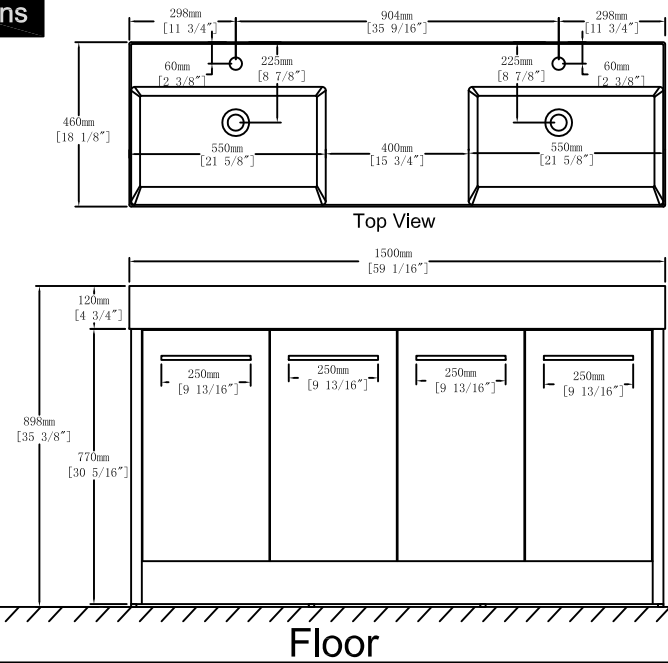

NO.	Draw	QTY	NO.	Draw	QTY
A	 Screws Ø4x14mm	68	J	 Hinges (Half cover)	4
B	 Two-in-one connector	33	K	 Screws Ø4x25mm	1
C	 Two-in-one connector	33	L	 Handles	4
D	 Wood plug	6	M	 Screws (M4x20mm)	8
E	 Plastic anchor(Ø10mm)	2	N	 Adjustable feet	6
F	 Screws for fix on the wall	2	O	 Anti-collision gasket	8
G	 Bracket (53x70x44mm)	2	P	 Movable laminate support	8
H	 Bracket (19x19x35mm)	2	Q	 Screwdriver	1
I	 Hinges (Internal hiding)	4			

Step 15

Finished

Notes:
The installation position can be selected according to the required height.

Dimensions

Procedure for installing the plastic box

Components