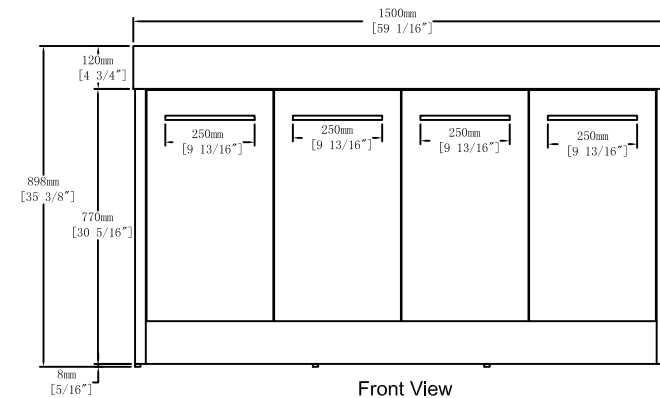

Dimensions

CARE CLEANING AND MAINTENANCE

1. Dust regularly with a soft , dry cloth.
2. Avoid the use of all chemicals household cleaners, abrasives, or cleaners that contain lemon, vinegar, or other acids that may damage the finish.
3. Excessive exposure to sunlight and extreme changes in temperature and moisture can damage wood furniture.
4. The sink top is resilient, but care needs to be taken to preserve its appearance.
5. Do not place hot appliances, such as curling irons and hot hair dryers directly on the countertop. Wipe spills immediately.