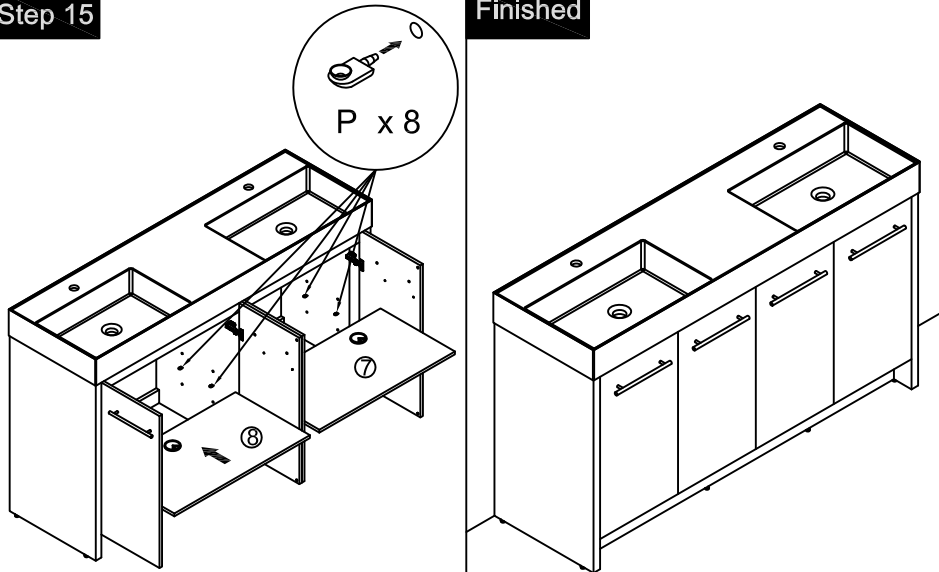

NO.	Draw	QTY	NO.	Draw	QTY
A	 Screws Ø4x14mm	68	J	 Hinges (Half cover)	4
B	 Two-in-one connector	33	K	 Screws Ø4x25mm	1
C	 Two-in-one connector	33	L	 Handles	4
D	 Wood plug	6	M	 Screws (M4x20mm)	8
E	 Plastic anchor(Ø10mm)	2	N	 Adjustable feet	6
F	 Screws for fix on the wall	2	O	 Anti-collision gasket	8
G	 Bracket (53x70x44mm)	2	P	 Movable laminate support	8
H	 Bracket (19x19x35mm)	2	Q	 Screwdriver	1
I	 Hinges (Internal hiding)	4			

Recommended tools

Dimensions

CARE CLEANING AND MAINTENANCE

1. Dust regularly with a soft , dry cloth.
2. Avoid the use of all chemicals household cleaners, abrasives, or cleaners that contain lemon, vinegar, or other acids that may damage the finish.
3. Excessive exposure to sunlight and extreme changes in temperature and moisture can damage wood furniture.
4. The sink top is resilient, but care needs to be taken to preserve its appearance.
5. Do not place hot appliances, such as curling irons and hot hair dryers directly on the countertop. Wipe spills immediately.

Step 15

Finished

Notes:
The installation position can be selected according to the required height.

Dimensions

Procedure for installing the plastic box

Components