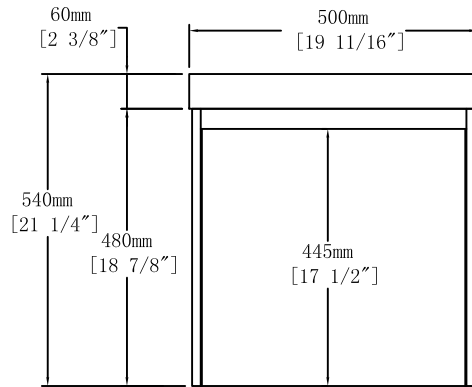

Top View

Front View

Back View

Item NO.

BV C07520 CWW

Version

V1

Project