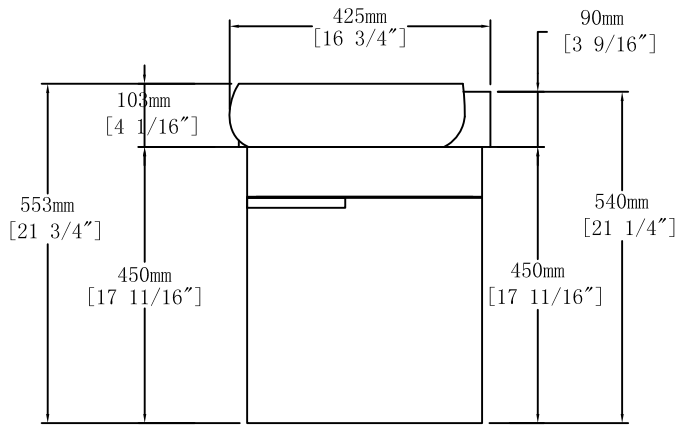

Top View

Front View

Back View

Item NO.

BV C02916 GWH

Version

V1

Project