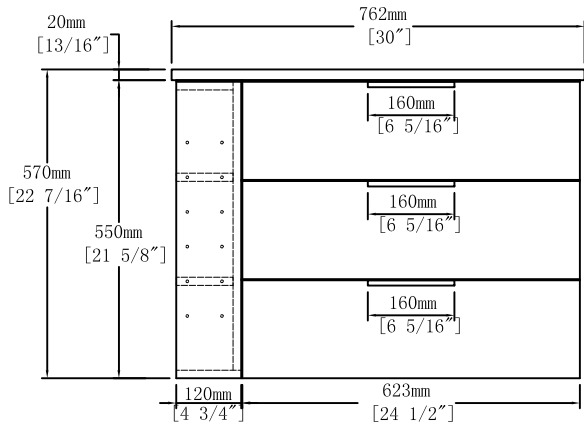

Top View

Front View

Back View

Item NO.	BV B01430L
Projece	

Version	V1
Date	2022-7-12