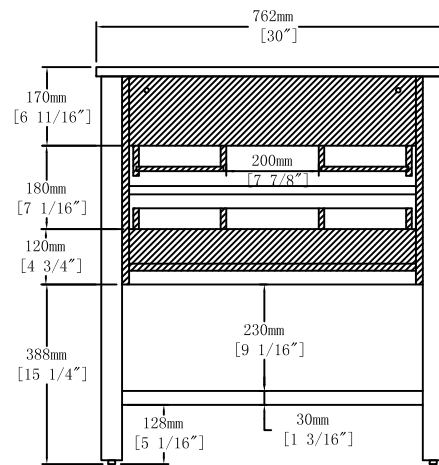

Top View

8mm [5/16"]

Front View

Back View

8mm [5/16"]

Item NO.

BV B01030

Version