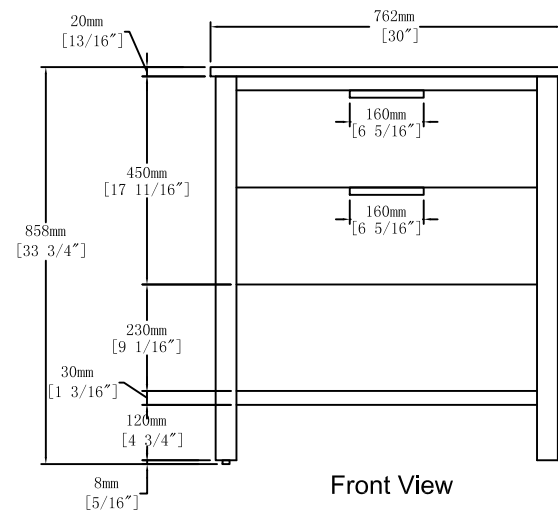

Top View

8mm [5/16"]

Front View

Back View

8mm [5/16"]

Item NO.

BV B01030

Version