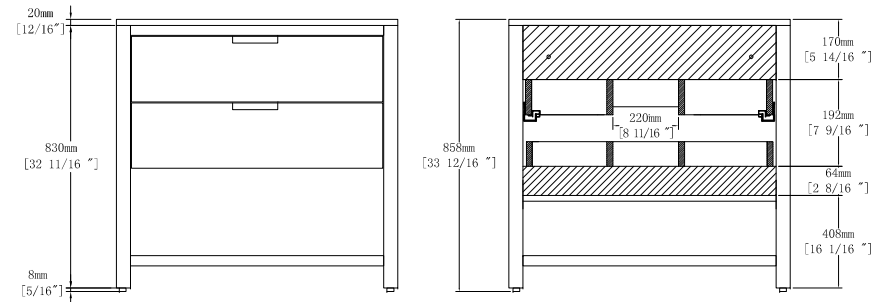

Dimensions

Front View

Back View

CARE CLEANING AND MAINTENANCE

1. Dust regularly with a soft , dry cloth .
2. Avoid the use of all chemicals household cleaners, abrasives, or cleaners that contain lemon, vinegar, or other acids that may damage the finish.
3. Excessive exposure to sunlight and extreme changes in temperature and moisture can damage wood furniture .
4. The sink top is resilient, but care needs to be taken to preserve its appearance.
5. Do not place hot appliances, such as curling irons and hot hair dryers directly on the countertop. Wipe spills immediately.