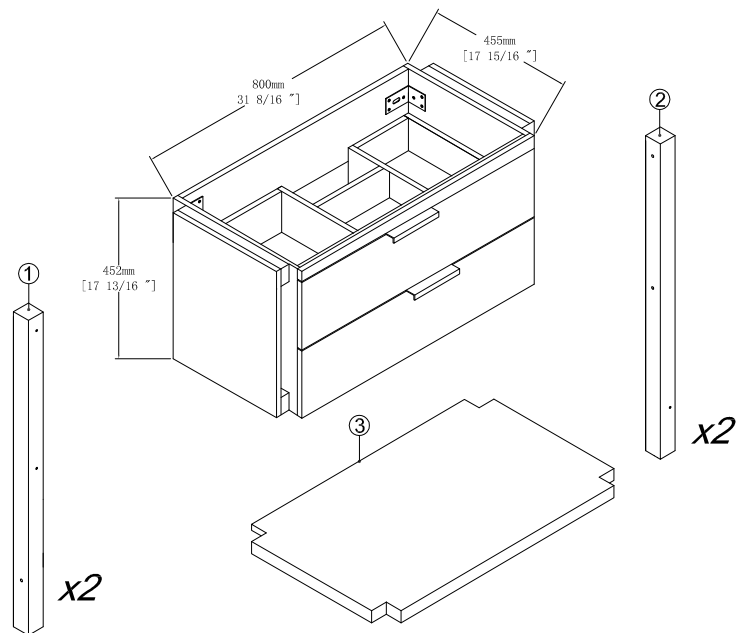

Item NO.:BV B01036

Hardware

NO.	Description	QTY
A	M6X30 Screws M6x30mm	8
B	M6X15 Screws M6x15mm	8
C	Adjustable feet M6x20mm	4
D	Shelf Support (32*32*25mm)	4
E	Screws for fix on the wall M5.5x60	2
F	Sticker	8
G	Expansion Bolts	2

Tools