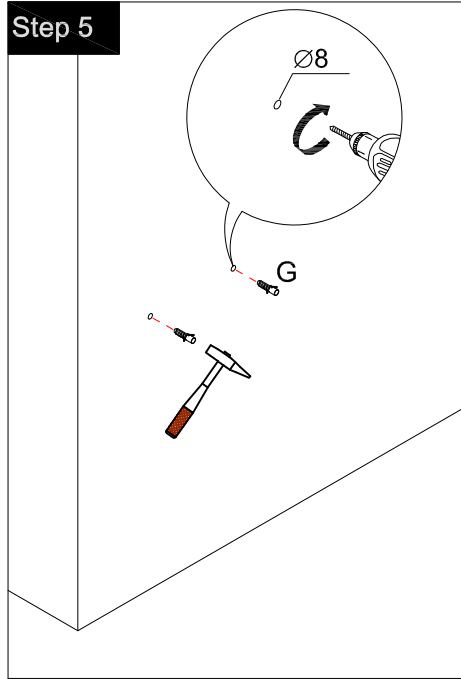

NO.	Description	QTY
A	M6X30  Screws M6x30mm	8
B	M6X15  Screws M6x15mm	8
C	 Adjustable feet M6x20mm	4
D	 Shelf Support (32*32*25mm)	4
E	 Screws for fix on the wall M5.5x60	2
F	 Sticker	8
G	 Expansion Bolts	2

Step 3

M6X15
x4
B

x2
D

Step 4

M6X30
x4
A

x4
F

M6X15
x4
B

x2
D