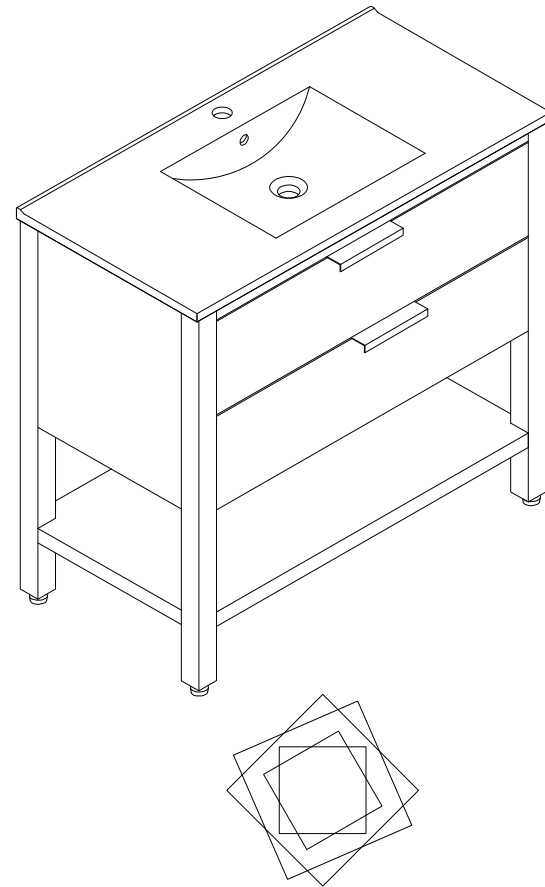

Installation Manual-BV B01036

MOTIVATE
YOUR LIFE !

THANKS FOR WATCHING

Your feedback is invaluable to us and we would love to hear about your experience. Please take the time to leave us a review.

Thank you for shopping with us!

We encourage you to take a few minutes to go through this booklet. It contains important information on installation and care tips to keep your furniture looking as good as new.

Item NO.:BV B01036

Hardware

NO.	Description	QTY
A	M6X30  Screws M6x30mm	8
B	M6X15  Screws M6x15mm	8
C	 Adjustable feet M6x20mm	4
D	 Shelf Support (32*32*25mm)	4
E	 Screws for fix on the wall M5.5x60	2
F	 Sticker	8
G	 Expansion Bolts	2