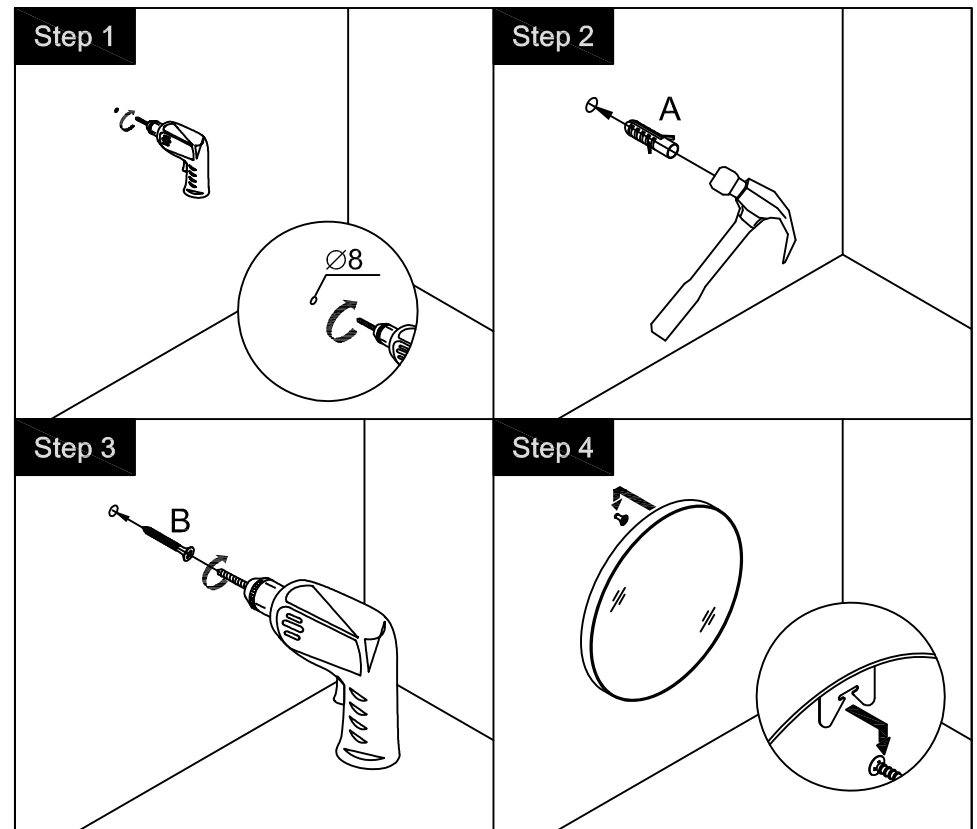

Item NO.: BM C0023232 MB — BM C0022424 MB

Hardware

NO.	Draw	QTY
A		2
B		2

Tools

Dimensions

BM C0023232 MB

BM C0022424 MB

CARE CLEANING AND MAINTENANCE