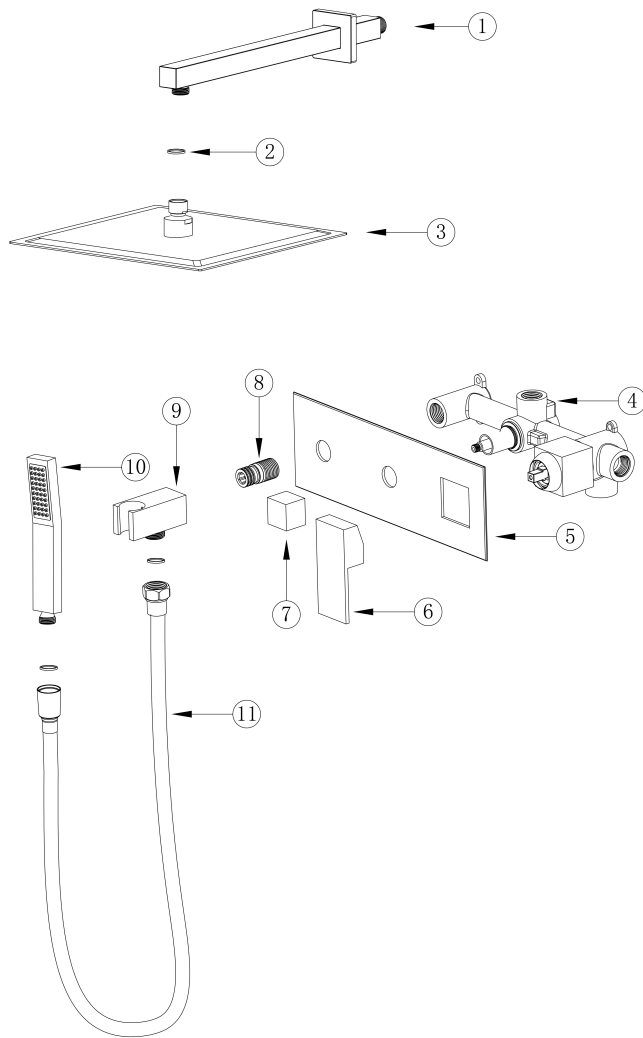

序号	名称	数量
1	Shower arm	1
2	Washer	3
3	Rain shower head	1
4	Main body	1
5	Cover plate	1
6	Handle	1
7	Diverter	1
8	Thread	1
9	Hand shower bracket	1
10	Hand shower	1
11	Shower hose	1
12	Accessory bag	1

#### Check accessories

## Installation Instructions for Concealed Shower

This product has been inspected and debugged by the factory to the best condition. Please do not disassemble and assemble it yourself.

Before installing the faucet ,please be sure to remove sundries and sludge from the water pipe to prevent sundries from blocking the faucet.