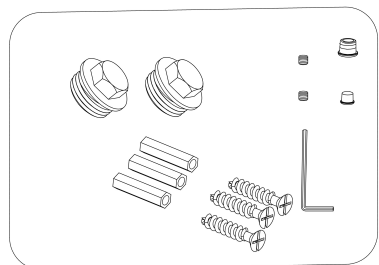

序号	名称	数量
1	Shower arm	1
2	Washer	3
3	Rain shower head	1
4	Main body	1
5	Cover plate	1
6	Handle	1
7	Diverter	1
8	Thread	1
9	Hand shower bracket	1
10	Hand shower	1
11	Shower hose	1
12	Accessory bag	1

#### Check accessories