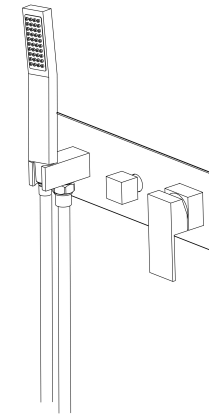

Installation Instructions for Concealed Shower