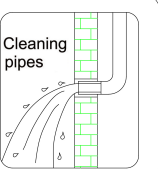

序号	名称	数量
1	Shower arm	1
2	Washer	3
3	Rain shower head	1
4	Main body	1
5	Cover plate	1
6	Handle	1
7	Diverter	1
8	Thread	1
9	Hand shower bracket	1
10	Hand shower	1
11	Shower hose	1
12	Accessory bag	1

## Installation Instructions for Concealed Shower

This product has been inspected and debugged by the factory to the best condition. Please do not disassemble and assemble it yourself.

Before installing the faucet ,please be sure to remove sundries and sludge from the water pipe to prevent sundries from blocking the faucet.