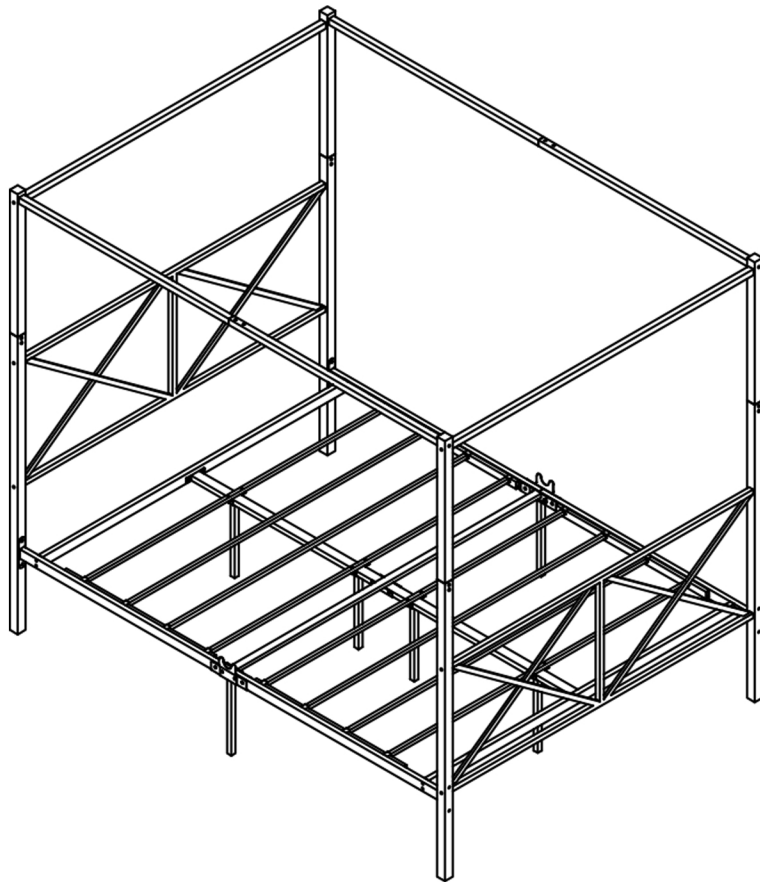

ASSEMBLY INSTRUCTION

MODEL NUMBER : 747G

WARRANTY:

We stand behind our products & service with confidence! If parts damaged or missing please feel free to contact us for a FREE REPLACEMENT.

We warranty this product to be free from defects in materials. This warranty covers one year from the date of original purchase.

NOTES:

- The item is only intended to be used indoors. The product must be assembled and used in accordance with the provisions of the manual.
- It is recommended that assembly is undertaken by about 2 adults. Please read assembly instructions before assembly and strictly adhere to each step outlined. Estimated assembly time is 30 minutes.

WARNING:

- **WARNING FOR YOUNG CHILDREN** - This product contains small components, please ensure that they are kept away from small children while assembling.

After-sales support email: after-saleservice@outlook.com