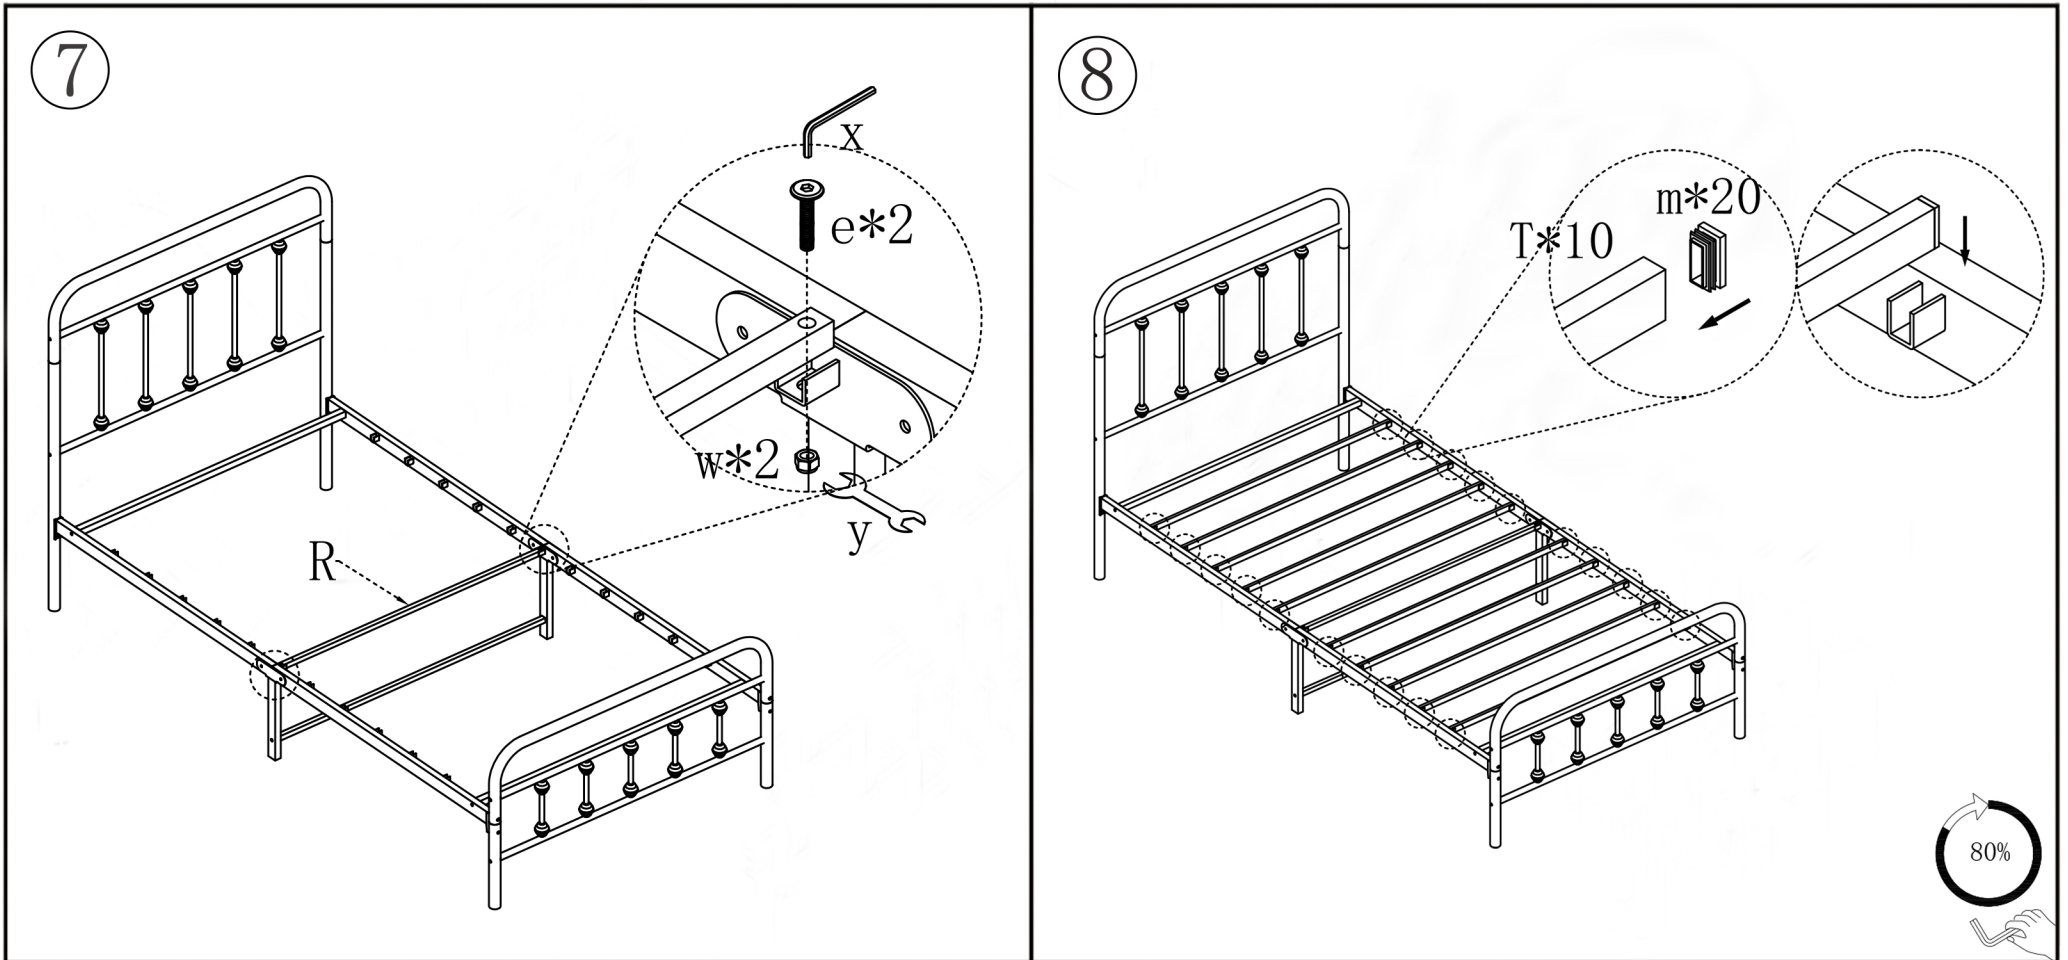

5

NOTE: PLEASE DO NOT TIGHTEN THE BOLTS UNTIL ALL FIXED

80%

If you have any questions, pls contact us via "Contact Seller" in your order profile.