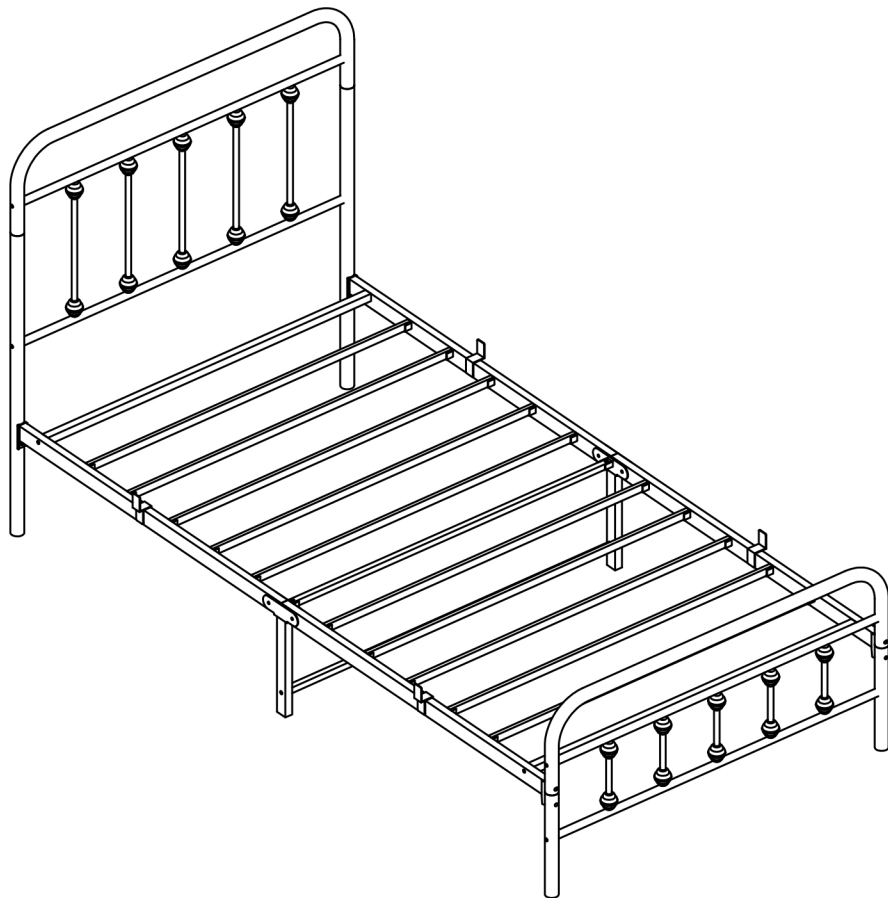

ASSEMBLY INSTRUCTION

MODEL NUMBER :BF-634E

WARRANTY:

We stand behind our products & service with confidence! If parts damaged or missing please feel free to contact us for a FREE REPLACEMENT.

We warranty this product to be free from defects in materials. This warranty covers one year from the date of original purchase.

NOTES:

- The item is only intended to be used indoors. The product must be assembled and used in accordance with the provisions of the manual.
- It is recommended that assembly is undertaken by about 2 adults. Please read assembly instructions before assembly and strictly adhere to each step outlined. Estimated assembly time is 30 minutes.