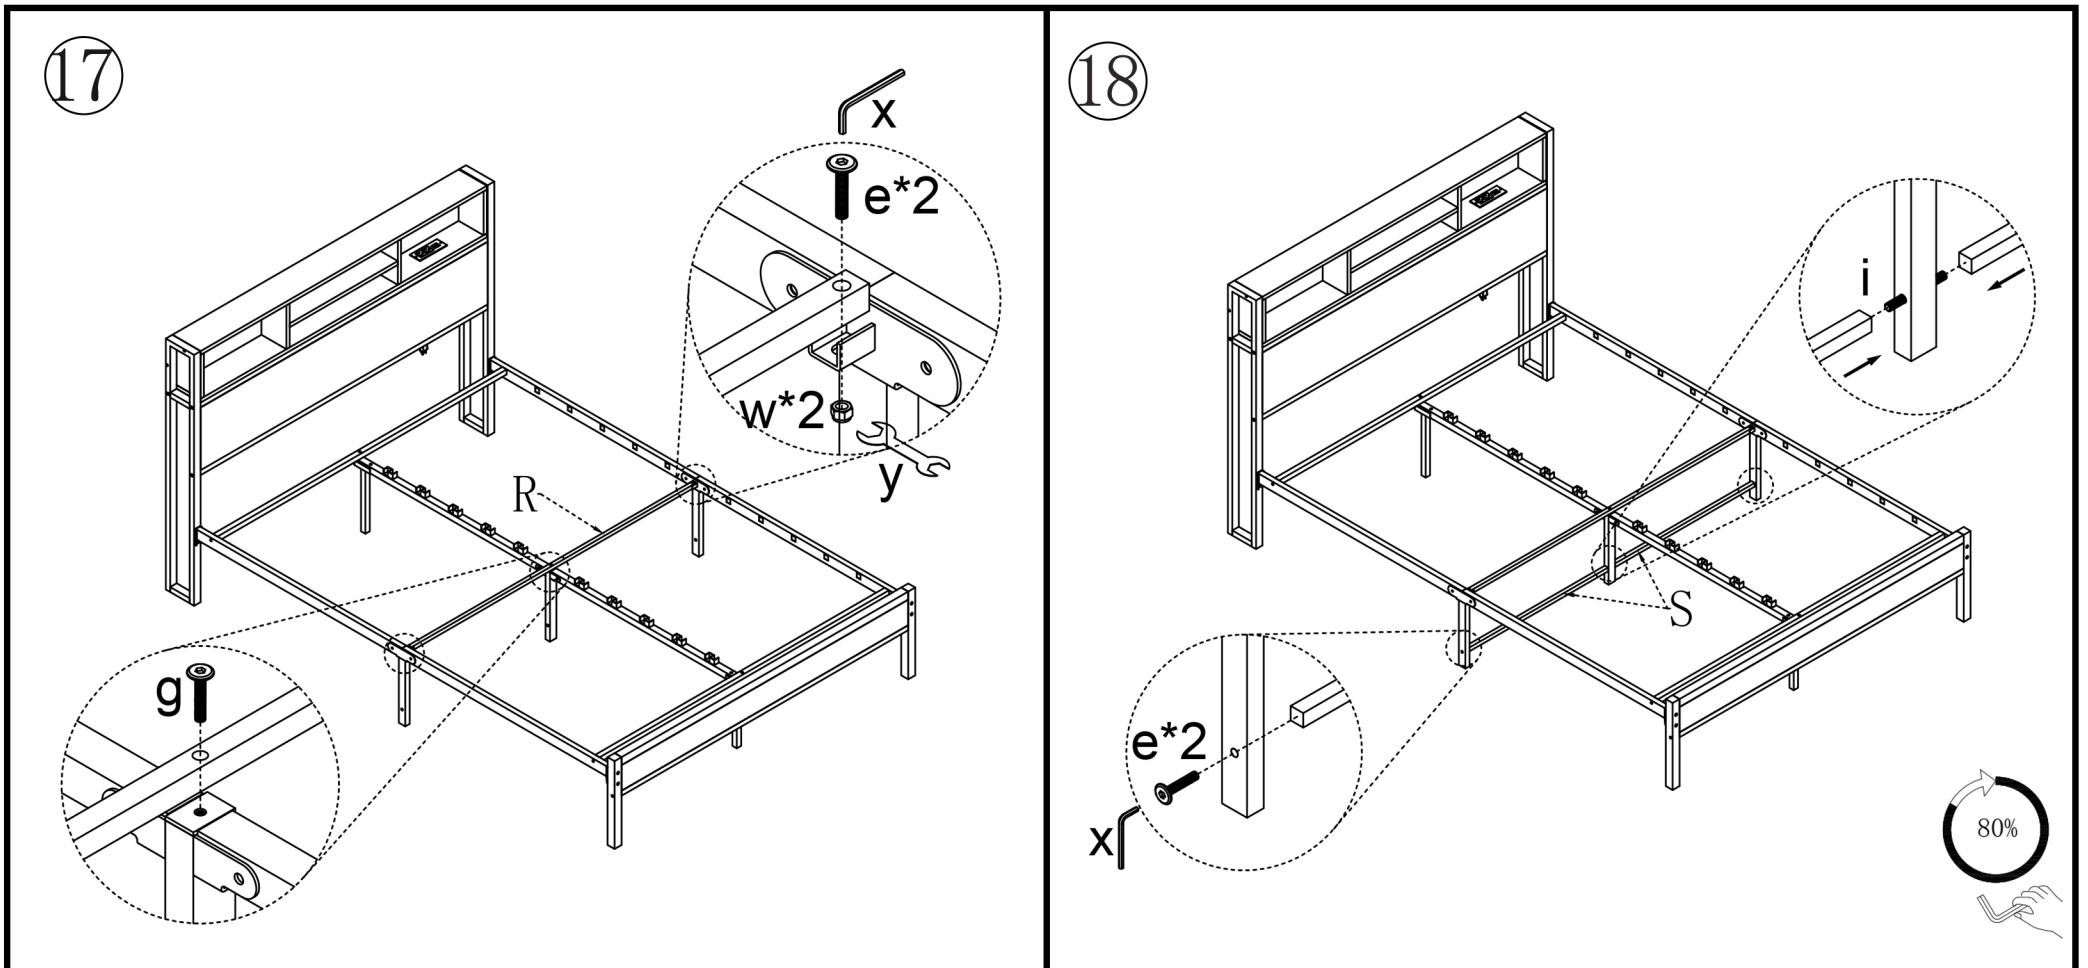

10

NOTE: PLEASE DO NOT TIGHTEN THE BOLTS UNTIL ALL FIXED

If you have any questions, pls contact us via "Contact Seller" in your order profile.