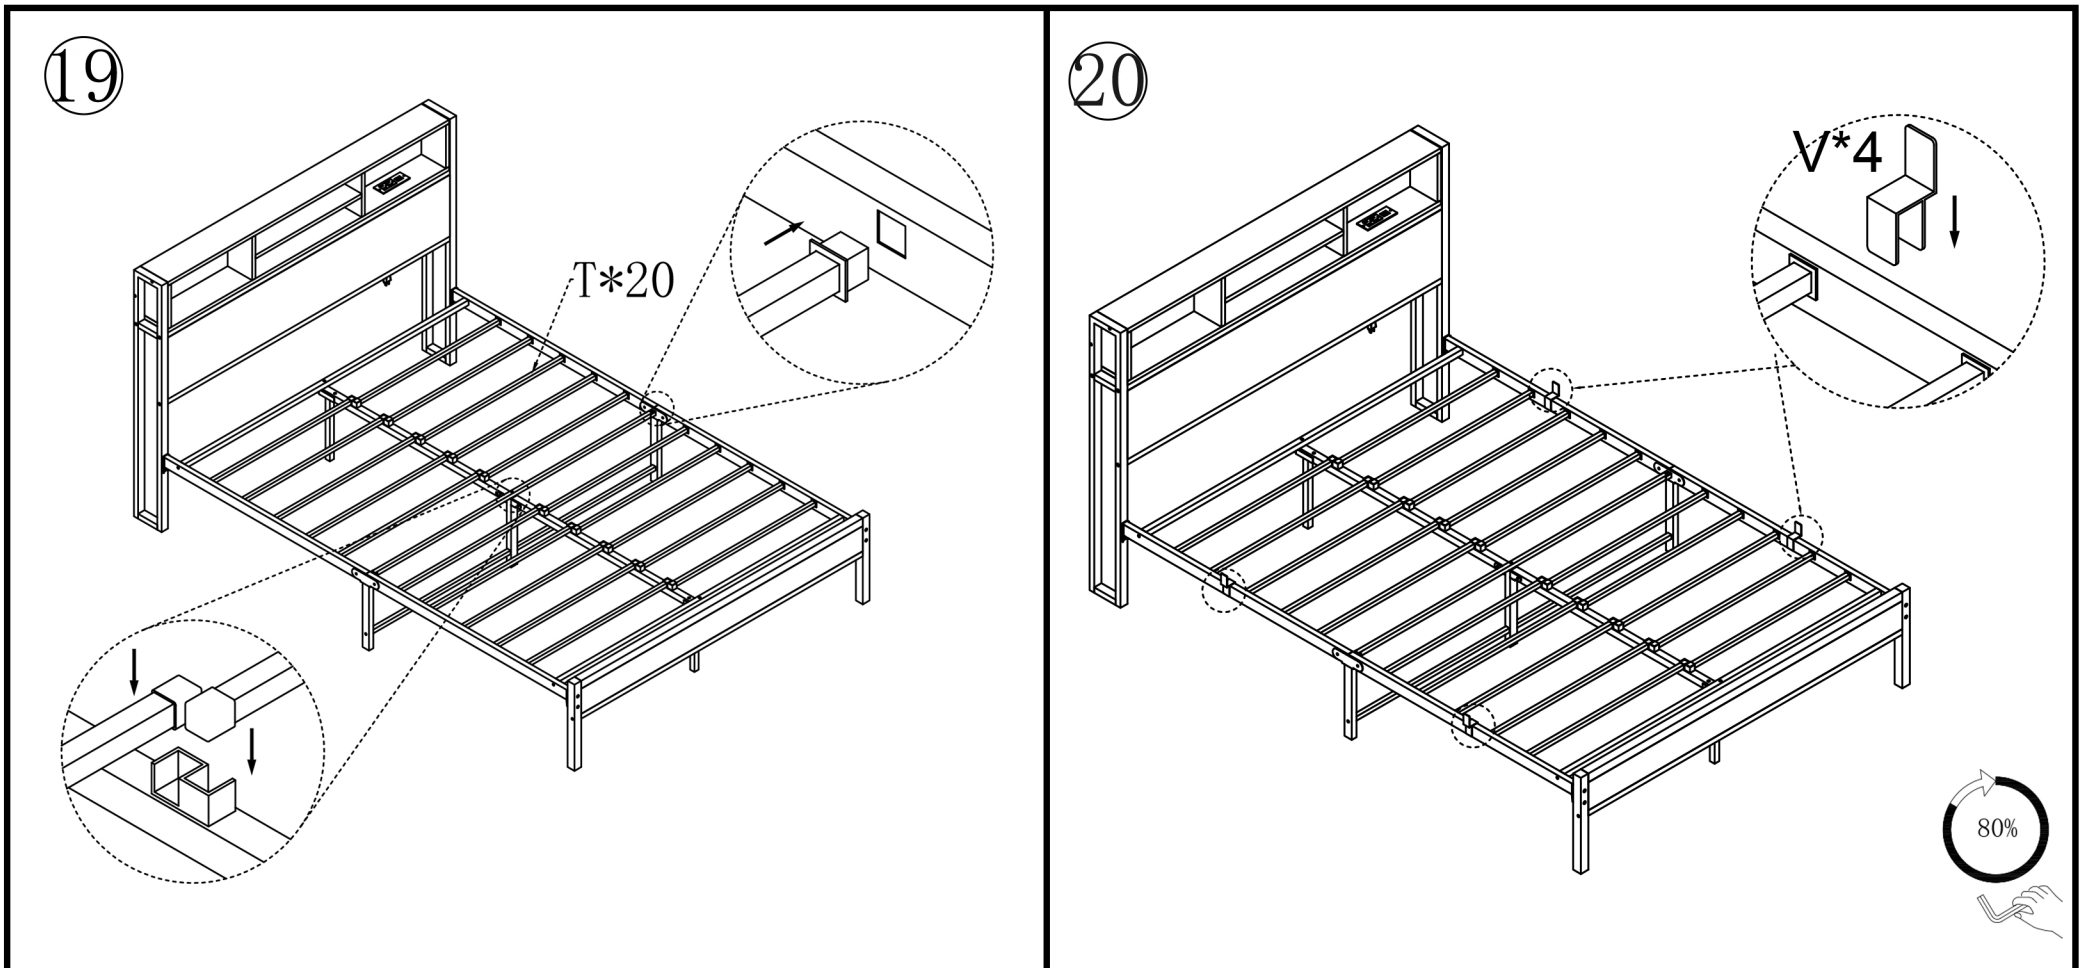

11

NOTE: PLEASE DO NOT TIGHTEN THE BOLTS UNTIL ALL FIXED

If you have any questions, pls contact us via "Contact Seller" in your order profile.