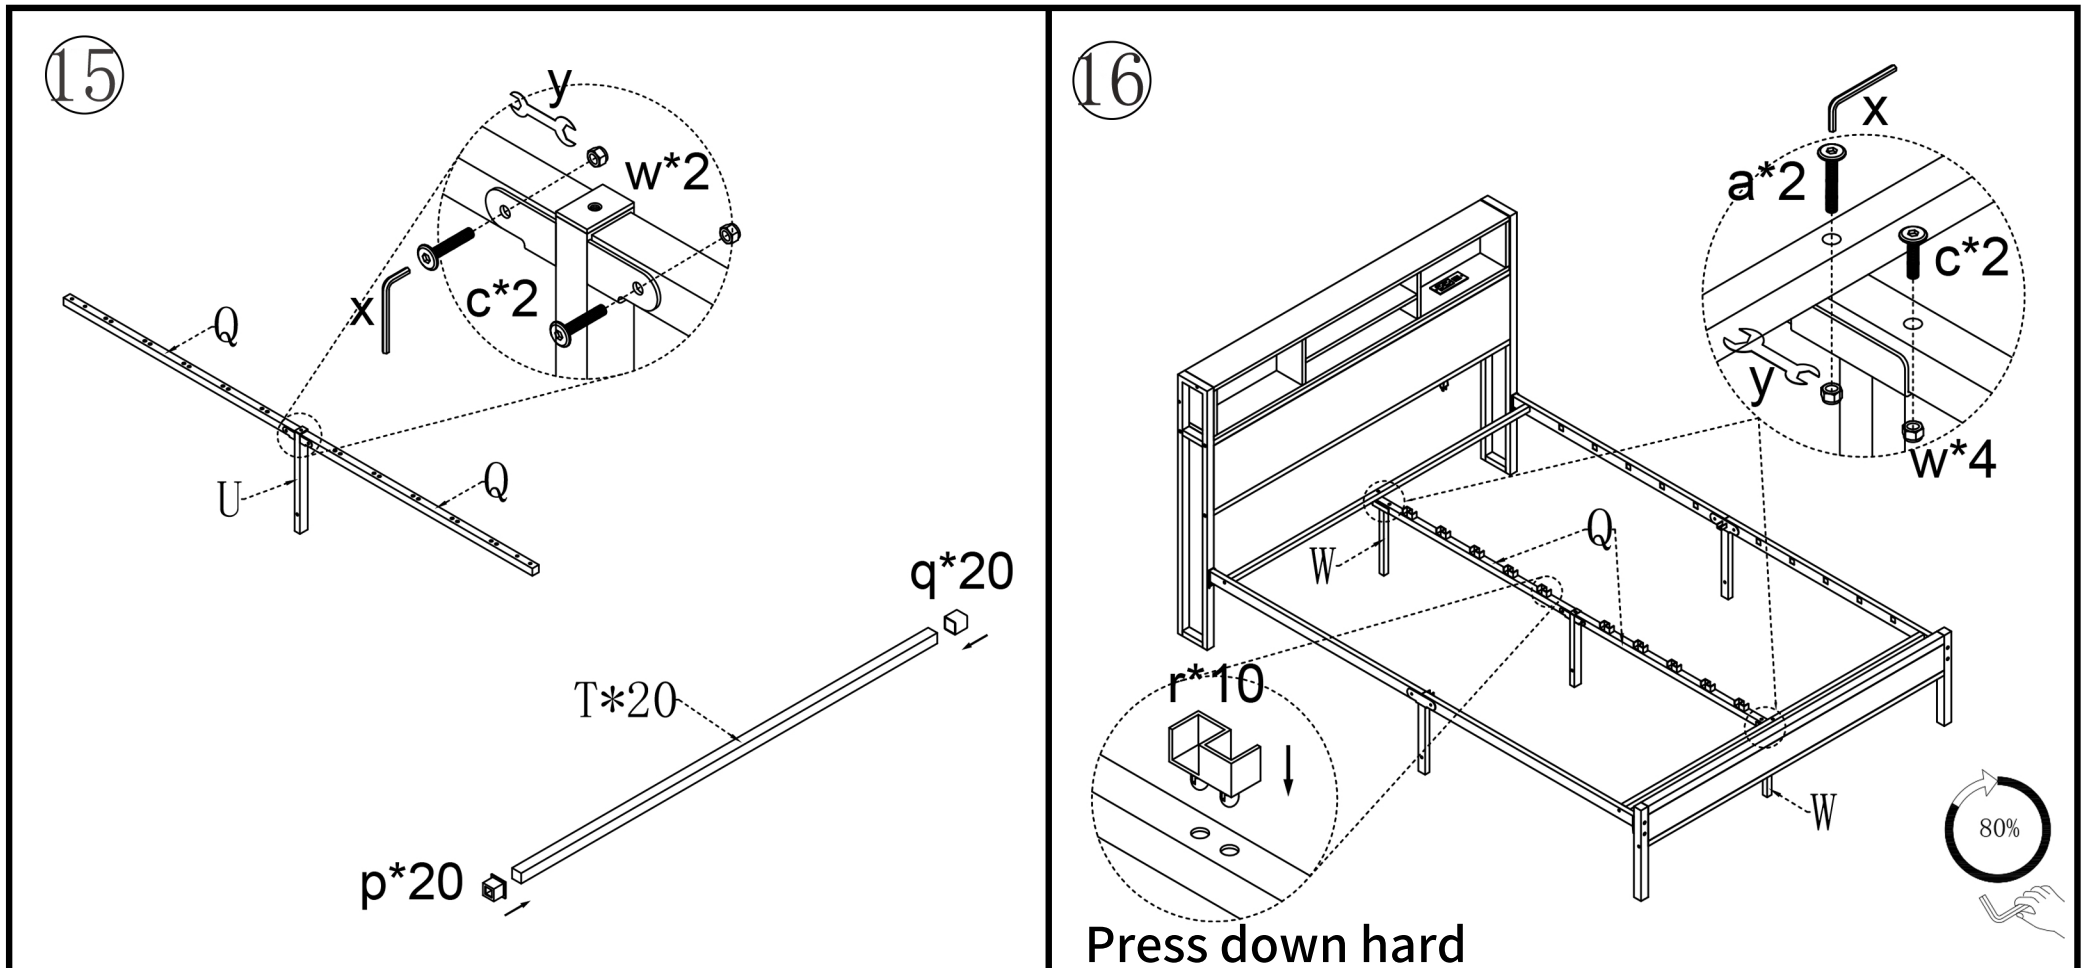

9

NOTE: PLEASE DO NOT TIGHTEN THE BOLTS UNTIL ALL FIXED

If you have any questions, pls contact us via "Contact Seller" in your order profile.