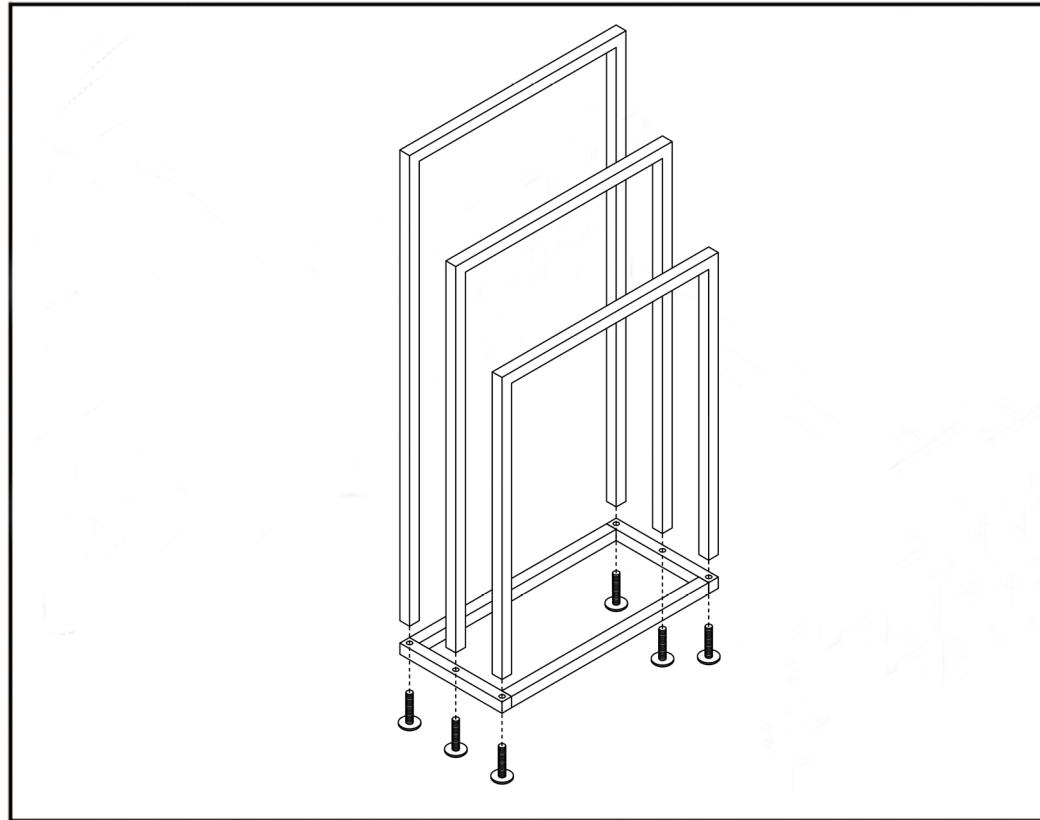

2

NOTE: PLEASE DO NOT TIGHTEN THE BOLTS UNTIL ALL FIXED

Warranty Information:

We warranty this product to be free from defects in materials. This warranty covers one year from the date of original purchase.