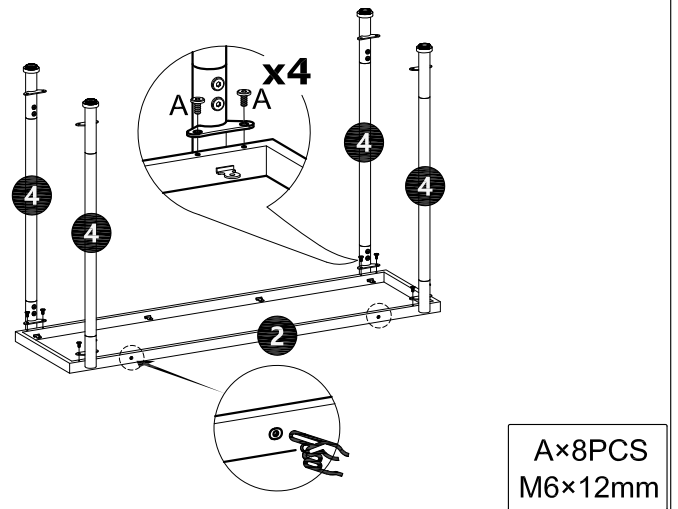

NOTED: Please do not tighten all bolts until the products is assembled completely.

Step 1:

Step 2:

Step 3:

Step 4:

Step 5:

Step 6: