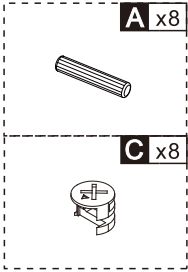

READ AND SAVE THIS INSTRUCTIONS FOR FUTURE USE

ASSEMBLY & INSTRUCTION MANUAL

A x24	B x32	C x32	D x6	E x3	F x6	G x6
H x18	I x5	J x20	K x35	L x12	M x2	N x36
3x12mm		4x12mm	4x18mm	4x30mm	4x40mm	4x16mm
O x5	P x5	Q x2	R x2	S x4	T x6	
	8x12mm				4x10mm	

- B** x14
- K** x2
- Q** x2
- R** x2
- G** x2
- H** x6
- 1** x1
- 4** x1
- 3** x1

- I** x5
- O** x5
- P** x5

K x33

Method For Hinge Adjustment Of Cabinet Door

Tips: If the product door is uneven, the gap is too large, or the door is not closed etc. Please adjust the hinge according to the instructions below or contact us for professional installation assistance.