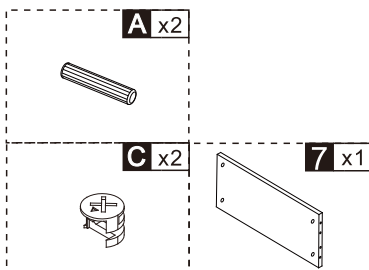

READ AND SAVE THIS INSTRUCTIONS FOR FUTURE USE

ASSEMBLY & INSTRUCTION MANUAL

A x24	B x32	C x32	D x6	E x3	F x6	G x6
H x18	I x5	J x20	K x35	L x12	M x2	N x36
3x12mm		4x12mm	4x18mm	4x30mm	4x40mm	4x16mm
O x5	P x5	Q x2	R x2	S x4	T x6	
	8x12mm				4x10mm	

- B** x14
- K** x2
- Q** x2
- R** x2
- G** x2
- H** x6
- 1** x1
- 4** x1
- 3** x1

- I** x5
- O** x5
- P** x5

K x33

Method For Hinge Adjustment Of Cabinet Door

Tips: If the product door is uneven, the gap is too large, or the door is not closed etc. Please adjust the hinge according to the instructions below or contact us for professional installation assistance.