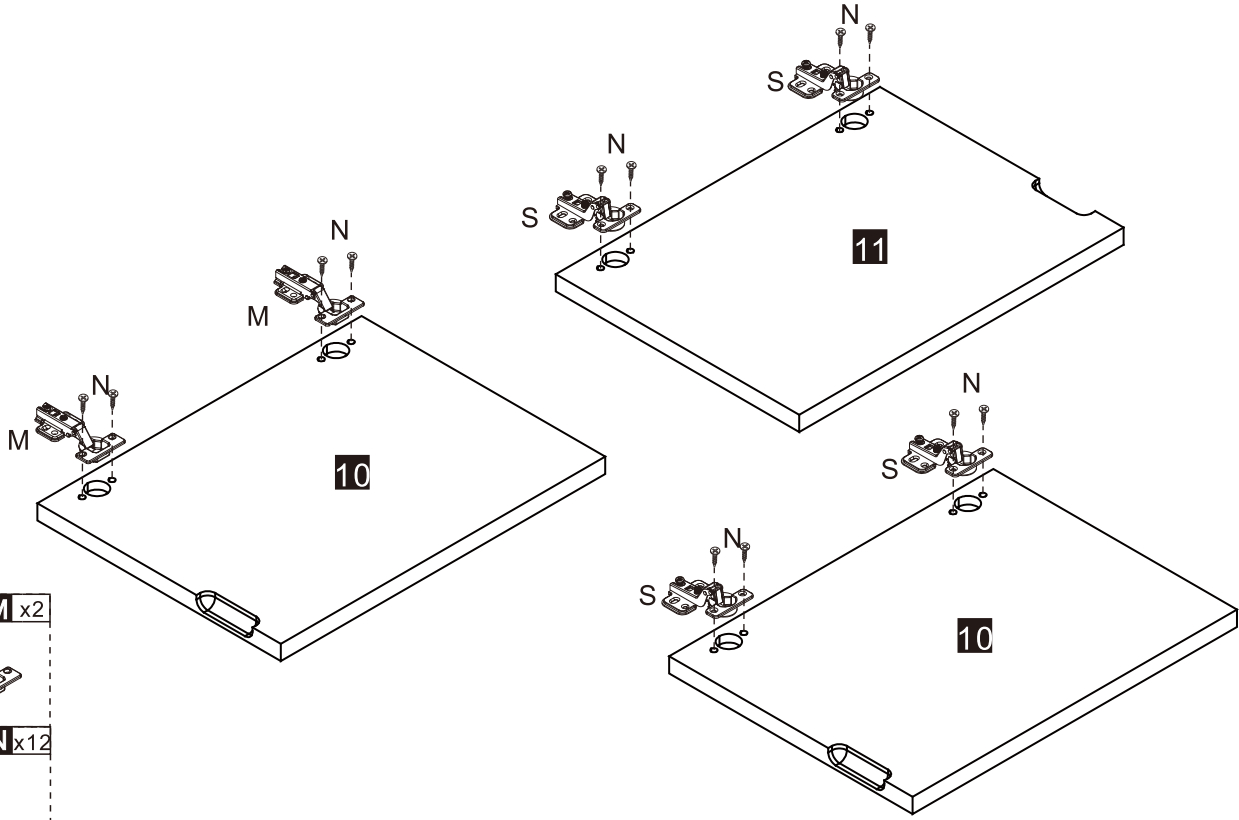

READ AND SAVE THIS INSTRUCTIONS FOR FUTURE USE

ASSEMBLY & INSTRUCTION MANUAL

A x24	B x32	C x32	D x6	E x3	F x6	G x6
H x18	I x5	J x20	K x35	L x12	M x2	N x36
3x12mm		4x12mm	4x18mm	4x30mm	4x40mm	4x16mm
O x5	P x5	Q x2	R x2	S x4	T x6	
	8x12mm				4x10mm	

- B** x14
- K** x2
- Q** x2
- R** x2
- G** x2
- H** x6
- 1** x1
- 4** x1
- 3** x1

- I** x5
- O** x5
- P** x5

K x33

Method For Hinge Adjustment Of Cabinet Door

Tips: If the product door is uneven, the gap is too large, or the door is not closed etc. Please adjust the hinge according to the instructions below or contact us for professional installation assistance.