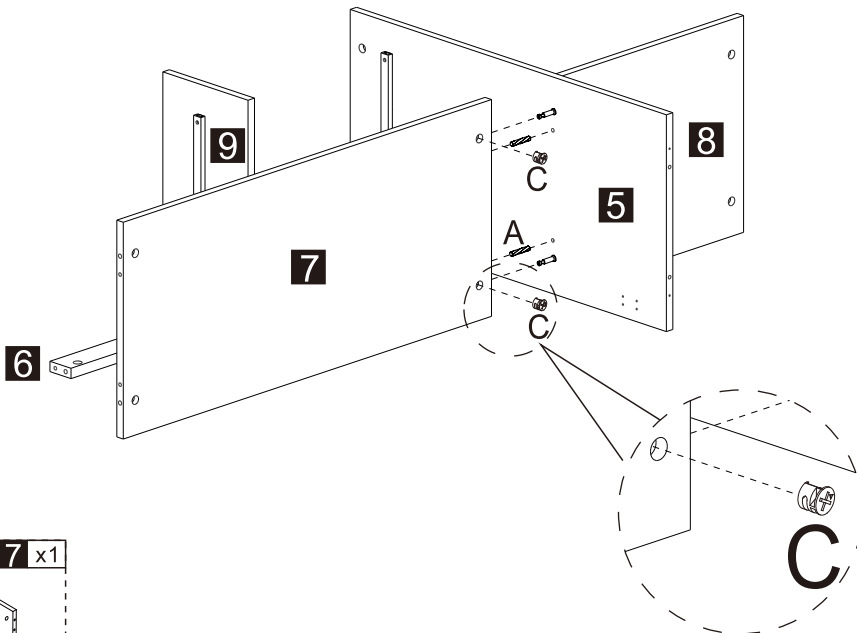

READ AND SAVE THIS INSTRUCTIONS FOR FUTURE USE

ASSEMBLY & INSTRUCTION MANUAL

A x24	B x32	C x32	D x6	E x3	F x6	G x6
H x18	I x5	J x20	K x35	L x12	M x2	N x36
3x12mm		4x12mm	4x18mm	4x30mm	4x40mm	4x16mm
O x5	P x5	Q x2	R x2	S x4	T x6	
	8x12mm				4x10mm	

- B** x14
- K** x2
- Q** x2
- R** x2
- G** x2
- H** x6
- 1** x1
- 4** x1
- 3** x1

- I** x5
- O** x5
- P** x5

K x33

Method For Hinge Adjustment Of Cabinet Door

Tips: If the product door is uneven, the gap is too large, or the door is not closed etc. Please adjust the hinge according to the instructions below or contact us for professional installation assistance.