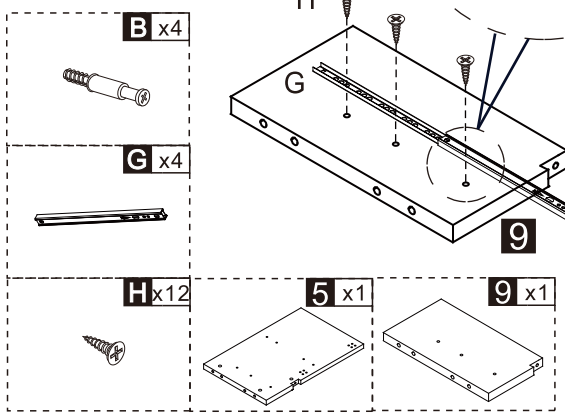

READ AND SAVE THIS INSTRUCTIONS FOR FUTURE USE

ASSEMBLY & INSTRUCTION MANUAL

A x24	B x32	C x32	D x6	E x3	F x6	G x6
H x18	I x5	J x20	K x35	L x12	M x2	N x36
3x12mm		4x12mm	4x18mm	4x30mm	4x40mm	4x16mm
O x5	P x5	Q x2	R x2	S x4	T x6	
	8x12mm				4x10mm	

- B** x14
- K** x2
- Q** x2
- R** x2
- G** x2
- H** x6
- 1** x1
- 4** x1
- 3** x1

- I** x5
- O** x5
- P** x5

K x33

Method For Hinge Adjustment Of Cabinet Door

Tips: If the product door is uneven, the gap is too large, or the door is not closed etc. Please adjust the hinge according to the instructions below or contact us for professional installation assistance.