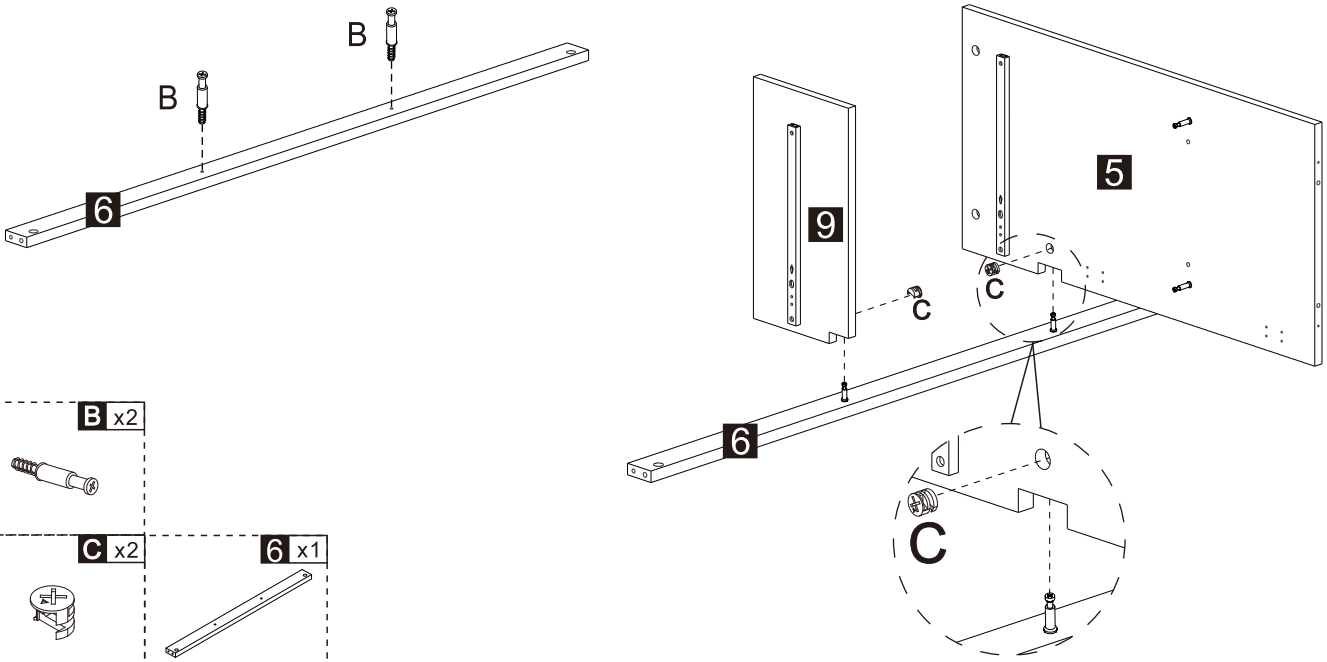

READ AND SAVE THIS INSTRUCTIONS FOR FUTURE USE

ASSEMBLY & INSTRUCTION MANUAL

A x24	B x32	C x32	D x6	E x3	F x6	G x6
H x18	I x5	J x20	K x35	L x12	M x2	N x36
3x12mm		4x12mm	4x18mm	4x30mm	4x40mm	4x16mm
O x5	P x5	Q x2	R x2	S x4	T x6	
	8x12mm				4x10mm	

- B** x14
- K** x2
- Q** x2
- R** x2
- G** x2
- H** x6
- 1** x1
- 4** x1
- 3** x1

- I** x5
- O** x5
- P** x5

K x33

Method For Hinge Adjustment Of Cabinet Door

Tips: If the product door is uneven, the gap is too large, or the door is not closed etc. Please adjust the hinge according to the instructions below or contact us for professional installation assistance.