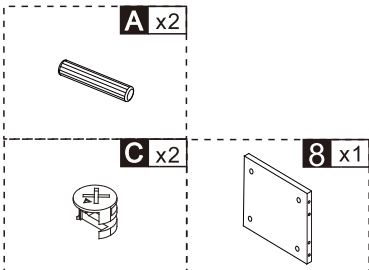

READ AND SAVE THIS INSTRUCTIONS FOR FUTURE USE

ASSEMBLY & INSTRUCTION MANUAL

A x24	B x32	C x32	D x6	E x3	F x6	G x6
H x18	I x5	J x20	K x35	L x12	M x2	N x36
3x12mm		4x12mm	4x18mm	4x30mm	4x40mm	4x16mm
O x5	P x5	Q x2	R x2	S x4	T x6	
	8x12mm				4x10mm	

- B** x14
- K** x2
- Q** x2
- R** x2
- G** x2
- H** x6
- 1** x1
- 4** x1
- 3** x1

- I** x5
- O** x5
- P** x5

K x33

Method For Hinge Adjustment Of Cabinet Door

Tips: If the product door is uneven, the gap is too large, or the door is not closed etc. Please adjust the hinge according to the instructions below or contact us for professional installation assistance.