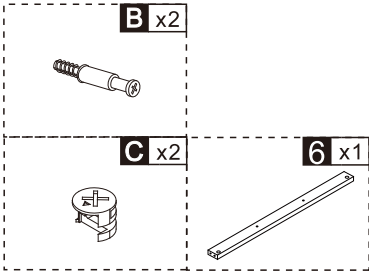

READ AND SAVE THIS INSTRUCTIONS FOR FUTURE USE

ASSEMBLY & INSTRUCTION MANUAL

A x24	B x32	C x32	D x6	E x3	F x6	G x6
H x18	I x5	J x20	K x35	L x12	M x2	N x36
3x12mm		4x12mm	4x18mm	4x30mm	4x40mm	4x16mm
O x5	P x5	Q x2	R x2	S x4	T x6	
	8x12mm				4x10mm	

- B** x14
- K** x2
- Q** x2
- R** x2
- G** x2
- H** x6
- 1** x1
- 4** x1
- 3** x1

- I** x5
- O** x5
- P** x5

K x33

Method For Hinge Adjustment Of Cabinet Door

Tips: If the product door is uneven, the gap is too large, or the door is not closed etc. Please adjust the hinge according to the instructions below or contact us for professional installation assistance.