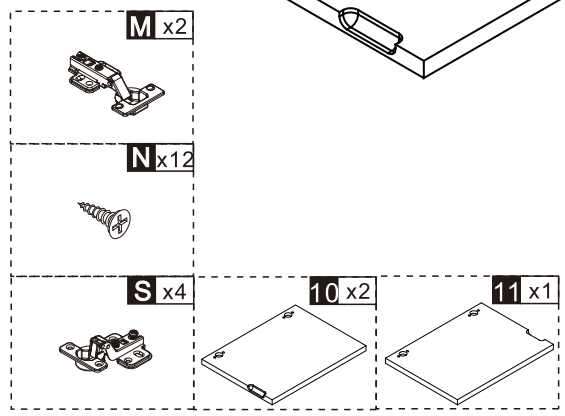

READ AND SAVE THIS INSTRUCTIONS FOR FUTURE USE

ASSEMBLY & INSTRUCTION MANUAL

A x24	B x32	C x32	D x6	E x3	F x6	G x6
H x18	I x5	J x20	K x35	L x12	M x2	N x36
3x12mm		4x12mm	4x18mm	4x30mm	4x40mm	4x16mm
O x5	P x5	Q x2	R x2	S x4	T x6	
	8x12mm				4x10mm	

- B** x14
- K** x2
- Q** x2
- R** x2
- G** x2
- H** x6
- 1** x1
- 4** x1
- 3** x1

- I** x5
- O** x5
- P** x5

K x33

Method For Hinge Adjustment Of Cabinet Door

Tips: If the product door is uneven, the gap is too large, or the door is not closed etc. Please adjust the hinge according to the instructions below or contact us for professional installation assistance.