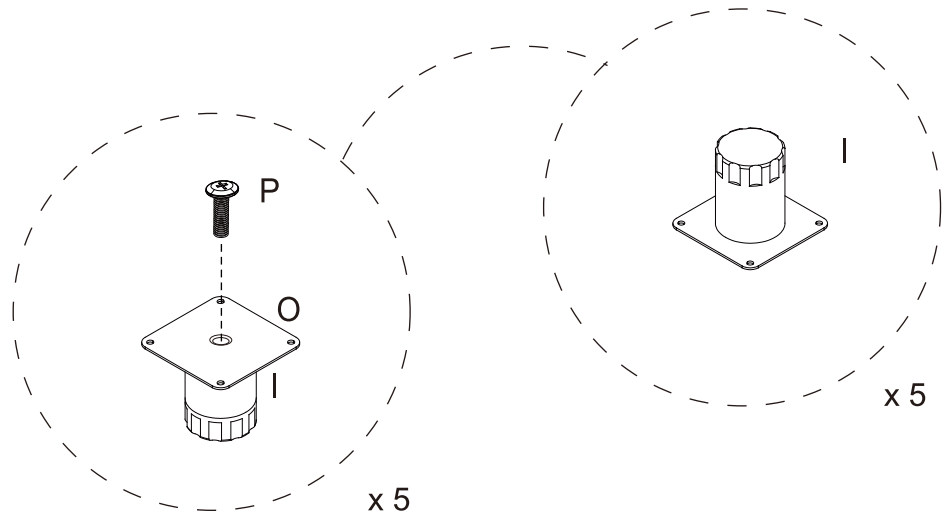

READ AND SAVE THIS INSTRUCTIONS FOR FUTURE USE

ASSEMBLY & INSTRUCTION MANUAL

A x24	B x32	C x32	D x6	E x3	F x6	G x6
H x18	I x5	J x20	K x35	L x12	M x2	N x36
3x12mm		4x12mm	4x18mm	4x30mm	4x40mm	4x16mm
O x5	P x5	Q x2	R x2	S x4	T x6	
	8x12mm				4x10mm	

- B** x14
- K** x2
- Q** x2
- R** x2
- G** x2
- H** x6
- 1** x1
- 4** x1
- 3** x1

- I** x5
- O** x5
- P** x5

K x33

Method For Hinge Adjustment Of Cabinet Door

Tips: If the product door is uneven, the gap is too large, or the door is not closed etc. Please adjust the hinge according to the instructions below or contact us for professional installation assistance.