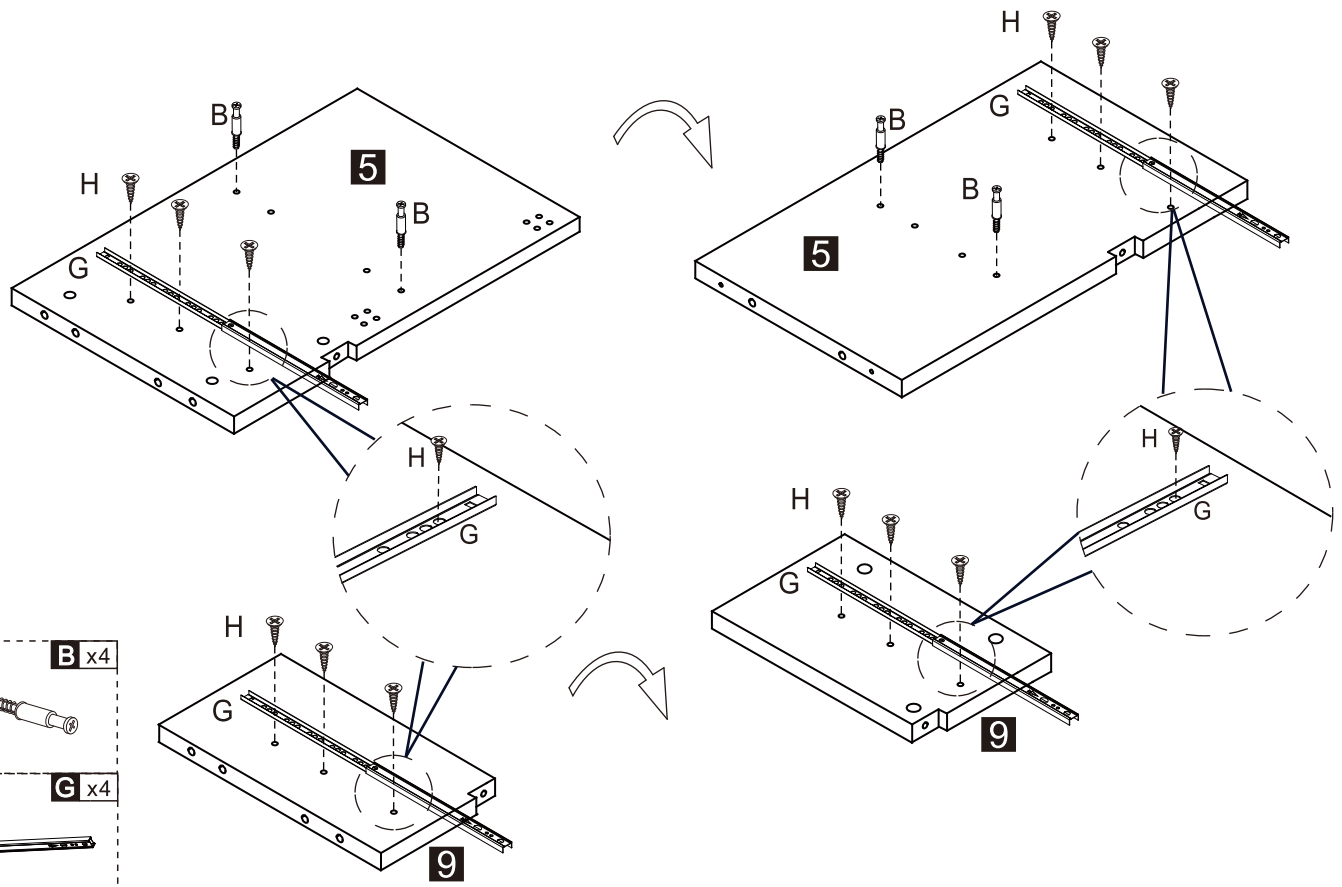

READ AND SAVE THIS INSTRUCTIONS FOR FUTURE USE

ASSEMBLY & INSTRUCTION MANUAL

A x24	B x32	C x32	D x6	E x3	F x6	G x6
H x18	I x5	J x20	K x35	L x12	M x2	N x36
3x12mm		4x12mm	4x18mm	4x30mm	4x40mm	4x16mm
O x5	P x5	Q x2	R x2	S x4	T x6	
	8x12mm				4x10mm	

- B** x14
- K** x2
- Q** x2
- R** x2
- G** x2
- H** x6
- 1** x1
- 4** x1
- 3** x1

- I** x5
- O** x5
- P** x5

K x33

Method For Hinge Adjustment Of Cabinet Door

Tips: If the product door is uneven, the gap is too large, or the door is not closed etc. Please adjust the hinge according to the instructions below or contact us for professional installation assistance.