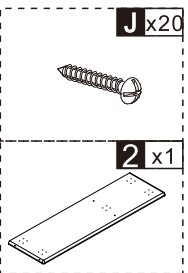

READ AND SAVE THIS INSTRUCTIONS FOR FUTURE USE

ASSEMBLY & INSTRUCTION MANUAL

A x24	B x32	C x32	D x6	E x3	F x6	G x6
H x18	I x5	J x20	K x35	L x12	M x2	N x36
3x12mm		4x12mm	4x18mm	4x30mm	4x40mm	4x16mm
O x5	P x5	Q x2	R x2	S x4	T x6	
	8x12mm				4x10mm	

- B** x14
- K** x2
- Q** x2
- R** x2
- G** x2
- H** x6
- 1** x1
- 4** x1
- 3** x1

- I** x5
- O** x5
- P** x5

K x33

Method For Hinge Adjustment Of Cabinet Door

Tips: If the product door is uneven, the gap is too large, or the door is not closed etc. Please adjust the hinge according to the instructions below or contact us for professional installation assistance.