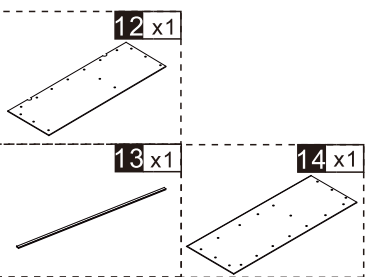

READ AND SAVE THIS INSTRUCTIONS FOR FUTURE USE

ASSEMBLY & INSTRUCTION MANUAL

A x24	B x32	C x32	D x6	E x3	F x6	G x6
H x18	I x5	J x20	K x35	L x12	M x2	N x36
3x12mm		4x12mm	4x18mm	4x30mm	4x40mm	4x16mm
O x5	P x5	Q x2	R x2	S x4	T x6	
	8x12mm				4x10mm	

- B** x14
- K** x2
- Q** x2
- R** x2
- G** x2
- H** x6
- 1** x1
- 4** x1
- 3** x1

- I** x5
- O** x5
- P** x5

K x33

Method For Hinge Adjustment Of Cabinet Door

Tips: If the product door is uneven, the gap is too large, or the door is not closed etc. Please adjust the hinge according to the instructions below or contact us for professional installation assistance.