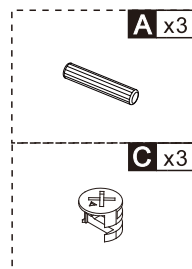

READ AND SAVE THIS INSTRUCTIONS FOR FUTURE USE

ASSEMBLY & INSTRUCTION MANUAL

A x24	B x32	C x32	D x6	E x3	F x6	G x6
H x18	I x5	J x20	K x35	L x12	M x2	N x36
3x12mm		4x12mm	4x18mm	4x30mm	4x40mm	4x16mm
O x5	P x5	Q x2	R x2	S x4	T x6	
	8x12mm				4x10mm	

- B** x14
- K** x2
- Q** x2
- R** x2
- G** x2
- H** x6
- 1** x1
- 4** x1
- 3** x1

- I** x5
- O** x5
- P** x5

K x33

Method For Hinge Adjustment Of Cabinet Door

Tips: If the product door is uneven, the gap is too large, or the door is not closed etc. Please adjust the hinge according to the instructions below or contact us for professional installation assistance.