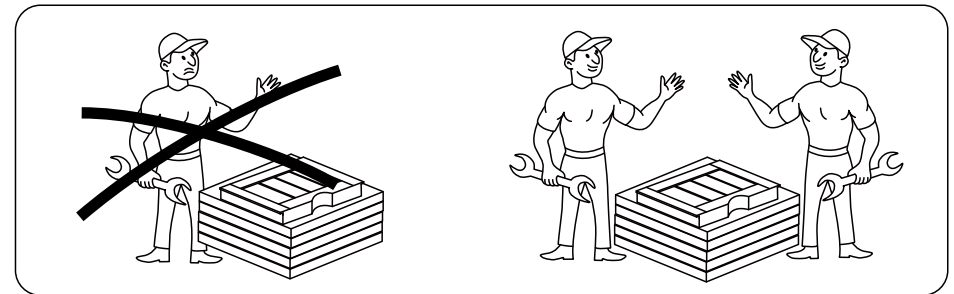

LIFT TOP COFFEE TABLE

Assembly Instructions

Dear Customers,

Thank you for purchasing our product. Please read this instruction manual carefully after receiving this product. It will help you assemble this product quickly, safely and correctly. You can keep this manual for future reference.

USAGE AND SAFETY INSTRUCTION

- Please read the following instructions carefully and use the product in accordance with the manual.
- Keep the instruction well. Please give the product along with the Installation and Operating Instructions, if it is for other people to use.
- The warnings, cautions, and instructions listed in this manual may not cover all possible situations that may arise when using the product.
- This product is not a climbing frame for children's play, which could result in injury. Please do not leave children unattended.
- Check the item for possible damages before use. Do not use it if it is bent, cracked, or damaged.
- Improper loading can cause a tilt of the item.
- The normal functioning of the product can be guaranteed when it is in a vertical and horizontal position. Please always position the product on a level surface.
- Do not place the product near the fire or heat sources! Caution Fire Hazard
- Be careful of your hands when setting up! We recommend wearing protective gloves for assembly.
- Do not use corrosive cleaners for cleaning!
- Improper use of screws may cause the product surface damage! Please be careful when installing and do not use an electric drill !