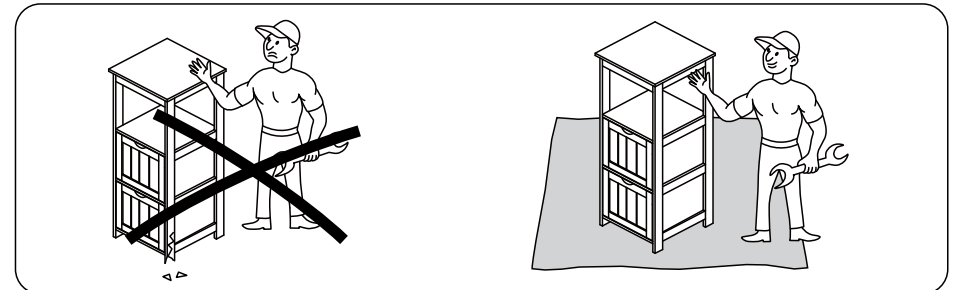

LIFT TOP COFFEE TABLE

Assembly Instructions

Dear Customers,

Thank you for purchasing our product. Please read this instruction manual carefully after receiving this product. It will help you assemble this product quickly, safely and correctly. You can keep this manual for future reference.

USAGE AND SAFETY INSTRUCTION

- Please read the following instructions carefully and use the product in accordance with the manual.
- Keep the instruction well. Please give the product along with the Installation and Operating Instructions, if it is for other people to use.
- The warnings, cautions, and instructions listed in this manual may not cover all possible situations that may arise when using the product.
- This product is not a climbing frame for children's play, which could result in injury. Please do not leave children unattended.
- Check the item for possible damages before use. Do not use it if it is bent, cracked, or damaged.
- Improper loading can cause a tilt of the item.
- The normal functioning of the product can be guaranteed when it is in a vertical and horizontal position. Please always position the product on a level surface.
- Do not place the product near the fire or heat sources! Caution Fire Hazard
- Be careful of your hands when setting up! We recommend wearing protective gloves for assembly.
- Do not use corrosive cleaners for cleaning!
- Improper use of screws may cause the product surface damage! Please be careful when installing and do not use an electric drill !