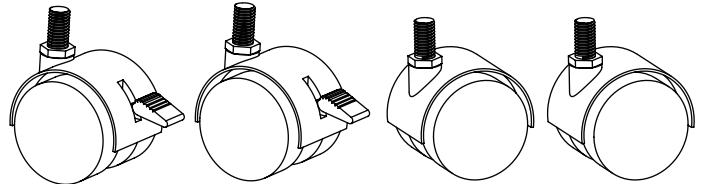

Mattress

Open packing bag, leave the mattress to expand. Sometimes it only takes a few hours, but other times it can take up to 48 hours to fully expand.

Mattress recovery schedule

Recovery time	Recovery ratio
1 hour	90 %
3 hours	94 %
24 hours	97 %
48 hours	98 %

A x 2

B x 2

Wheels

C x 2

① x 4

M6 x 35

② x 4

M6 x 15

③

4mm Allen Key

(EXT)

5mm Allen Key
(Used for tightening the wheels and special screws.)

Step 1

Step 2

Note: Please don't tighten the screws in Step 1, after aligning all of the holes on the frame(Step 2), then tighten all the screws.