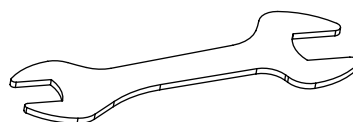

Mattress

Open packing bag, leave the mattress to expand. Sometimes it only takes a few hours, but other times it can take up to 48 hours to fully expand.

Mattress recovery schedule

Recovery time	Recovery ratio
1 hour	90 %
3 hours	94 %
24 hours	97 %
48 hours	98 %

A x 2

B x 2

Wheels

C x 2

① x 4

M6 x 35

② x 4

M6 x 15

③

4mm Allen Key

(EXT)

5mm Allen Key
(Used for tightening the wheels and special screws.)

Step 1

Step 2

Note: Please don't tighten the screws in Step 1, after aligning all of the holes on the frame(Step 2), then tighten all the screws.