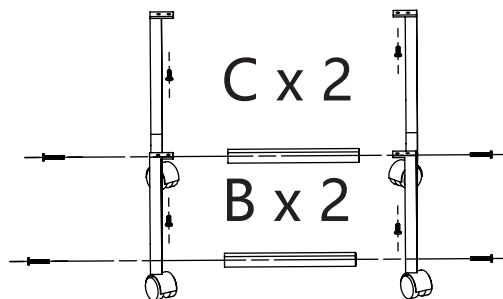

TIP :

Two people are required to install the folding bed .

Please do NOT pull the strap .

A

C x 2

B x 2

A

Part List

A x 2

B x 2

Wheels

C x 2

① x 4

M6 x 35

② x 4

M6 x 15

③

4mm Allen Key

(EXT)

5mm Allen Key
(Used for tightening the wheels and special screws.)

Step 1

Step 2

Note: Please don't tighten the screws in Step 1, after aligning all of the holes on the frame(Step 2), then tighten all the screws.

Step 3

Step 4

Step 5

A

When installing part A , please insert it as far as it can , and tighten the screws as below enlarged image .

If part A can't be inserted successfully, please loosen the bolt as shown in the picture.