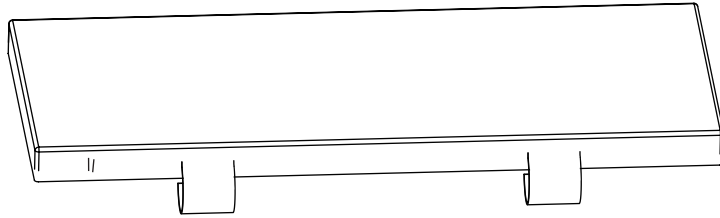

TIP :

Two people are required to install the folding bed .

Please do NOT pull the strap .

A

C x 2

B x 2

A

Part List

Mattress

Open packing bag, leave the mattress to expand. Sometimes it only takes a few hours, but other times it can take up to 48 hours to fully expand.

Mattress recovery schedule

Recovery time	Recovery ratio
1 hour	90 %
3 hours	94 %
24 hours	97 %
48 hours	98 %