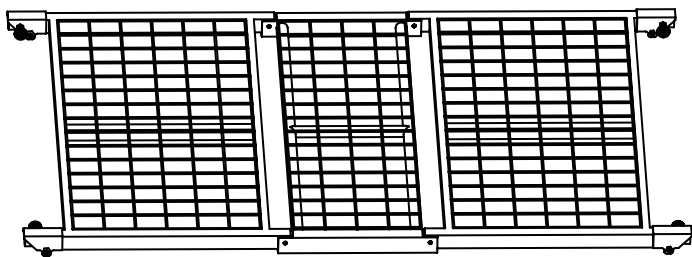

Mattress

Open packing bag, leave the mattress to expand. Sometimes it only takes a few hours, but other times it can take up to 48 hours to fully expand.

Mattress recovery schedule

Recovery time	Recovery ratio
1 hour	90 %
3 hours	94 %
24 hours	97 %
48 hours	98 %

A x 2

B x 2

Wheels

C x 2

① x 4

M6 x 35

② x 4

M6 x 15