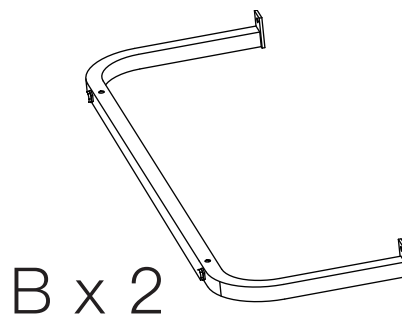

Mattress

Open packing bag, leave the mattress to expand. Sometimes it only takes a few hours, but other times it can take up to 48 hours to fully expand.

Mattress recovery schedule

Recovery time	Recovery ratio
1 hour	90 %
3 hours	94 %
24 hours	97 %
48 hours	98 %

A x 2

B x 2

Wheels

C x 2

① x 4

M6 x 35

② x 4

M6 x 15

③

4mm Allen Key

(EXT)

5mm Allen Key
(Used for tightening the wheels and special screws.)

Step 1

Step 2

Note: Please don't tighten the screws in Step 1, after aligning all of the holes on the frame(Step 2), then tighten all the screws.