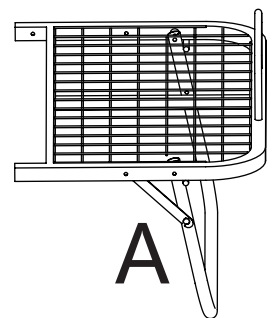

TIP :

Two people are required to install the folding bed .

Please do NOT pull the strap .

A

C x 2

B x 2

A

Part List

Mattress

Open packing bag, leave the mattress to expand. Sometimes it only takes a few hours, but other times it can take up to 48 hours to fully expand.

Mattress recovery schedule

Recovery time	Recovery ratio
1 hour	90 %
3 hours	94 %
24 hours	97 %
48 hours	98 %