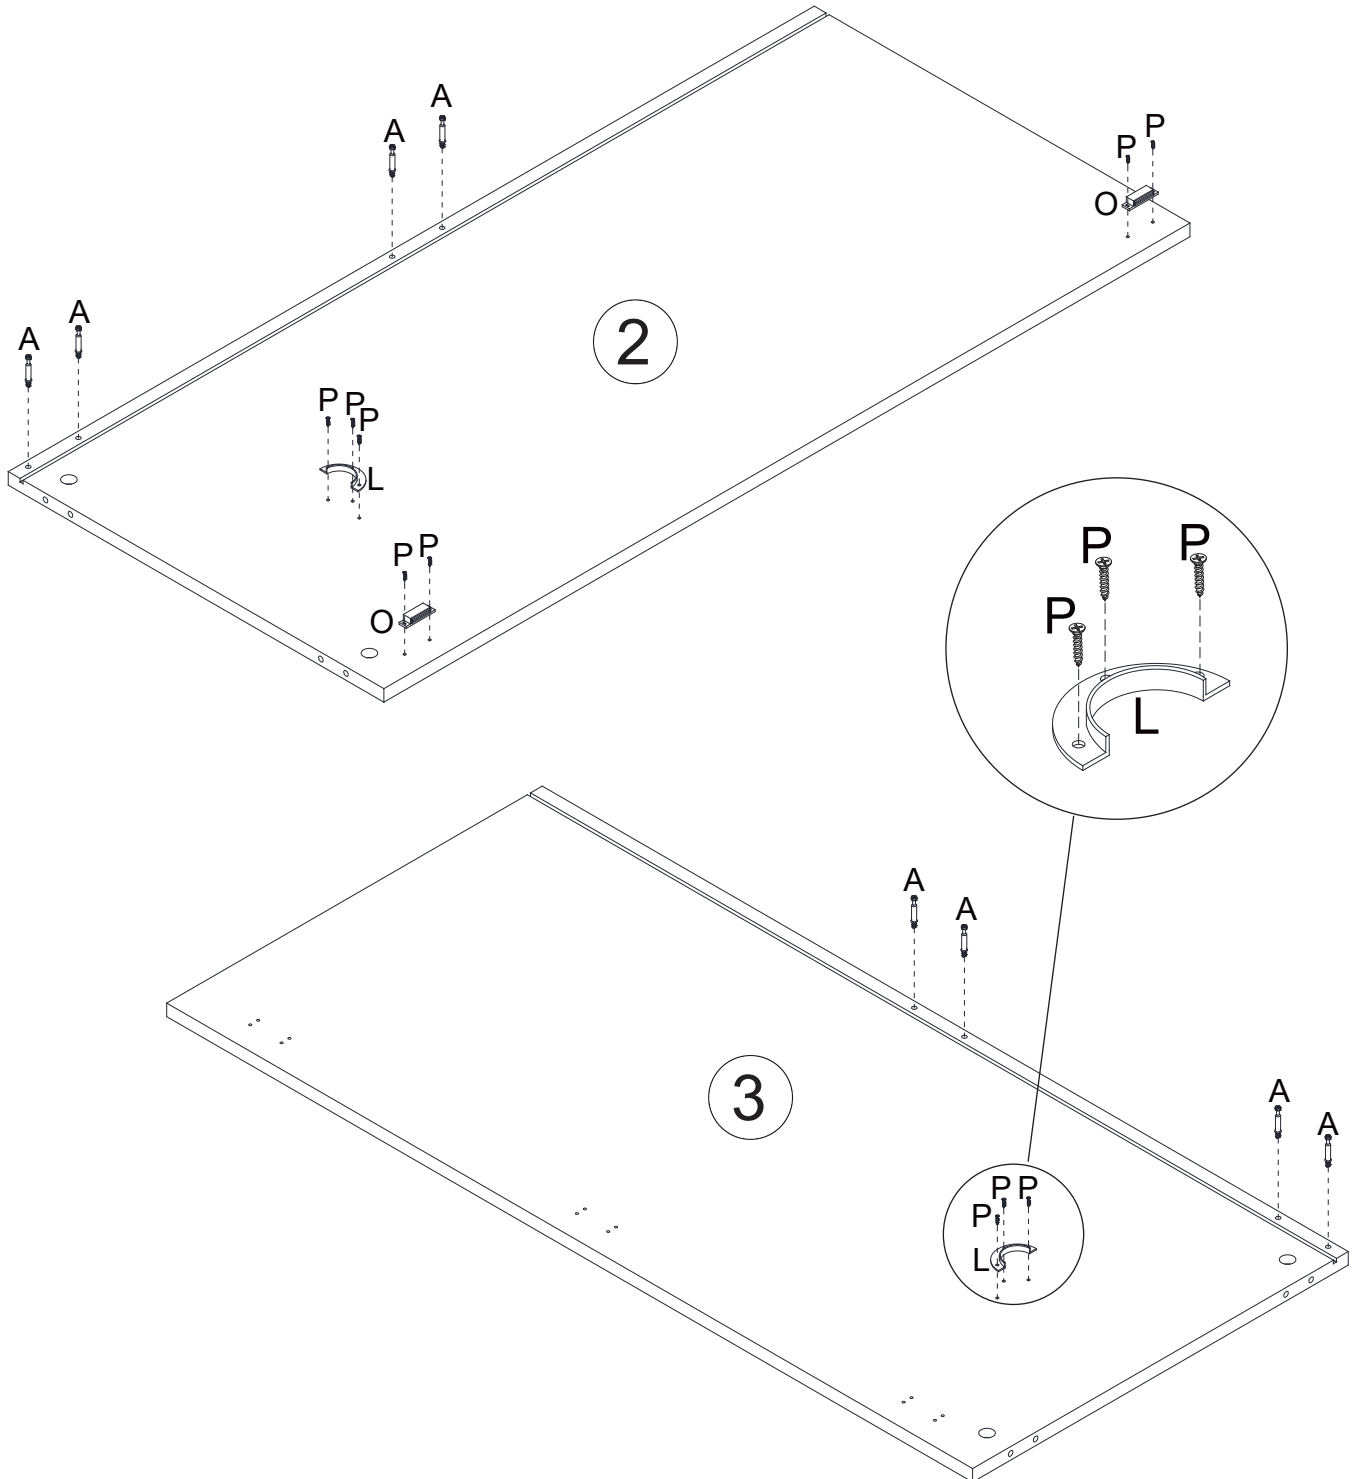

Included Accessories

Code	Description	Qty
1.	Cabinet Top	1
2.	Upper Left Side Panel	1
3.	Upper Right Side Panel	1
4.	Upper Bottom Panel	1
5.	Lower Left Side Panel	1
6.	Lower Right Side Panel	1
7.	Front Support Panel	1
8.	Door	1
9.	Lower Back Panel	1
10.	Metal Pole	1
11.	Upper Back Panel	1
12.	Back Stretcher	2
13.	Support Panel	1
14.	Drawer Front Panel	2
15.	Drawer Bottom Support Panel	2
16.	Drawer Back Panel	2
17.	Drawer Bottom Panel	2
18.	Drawer Left Side Panel	2
19.	Drawer Right Side Panel	2
20.	Upper Back Support Panel	1
21.	Lower Back Support Panel	1

The Accessories

Noted :

STEP 1

STEP 2

STEP 3

STEP 4

STEP 5

STEP 6

STEP 7

STEP 8

STEP 9

STEP 10

STEP 11

STEP 12

STEP 13

STEP 14

T	x2
	

STEP 15

STEP 16

STEP 17

x2

STEP 18

B	x10
	

x2