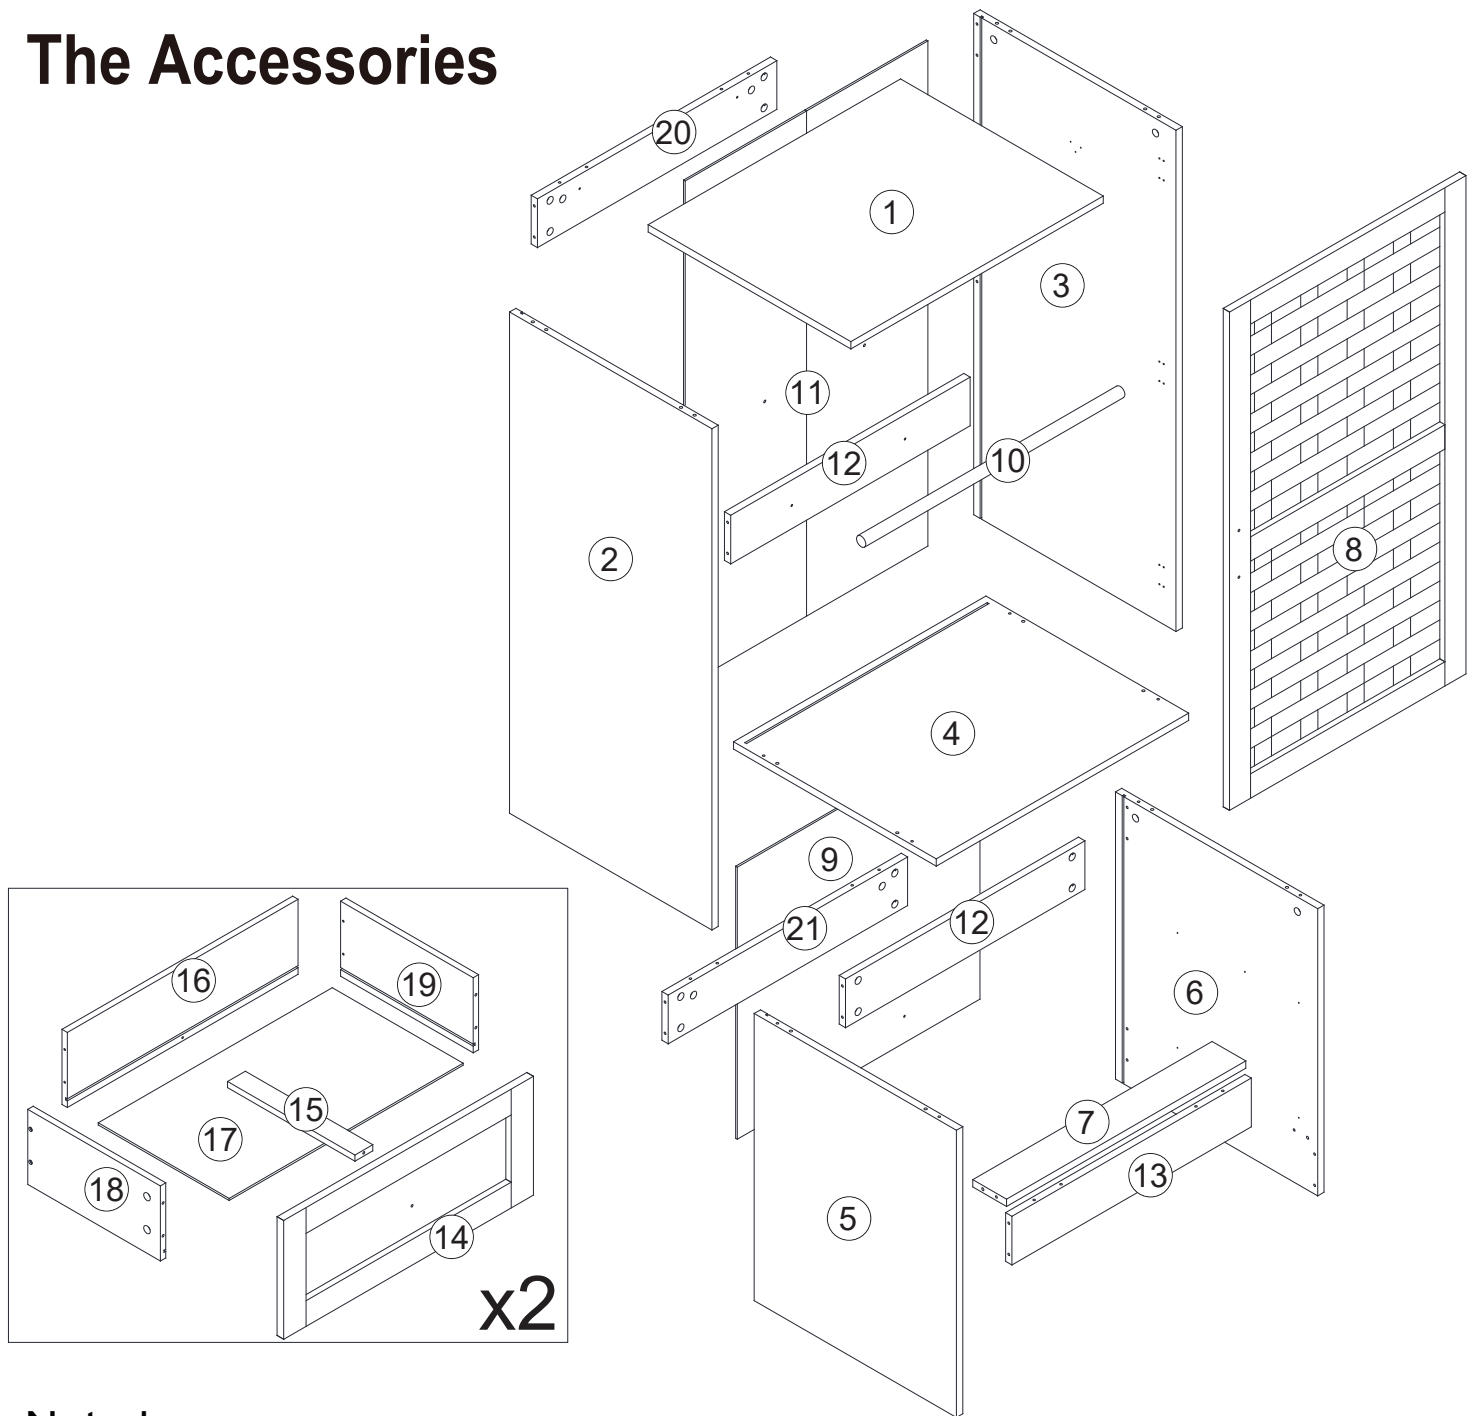

Included Accessories

Code	Description	Qty
1.	Cabinet Top	1
2.	Upper Left Side Panel	1
3.	Upper Right Side Panel	1
4.	Upper Bottom Panel	1
5.	Lower Left Side Panel	1
6.	Lower Right Side Panel	1
7.	Front Support Panel	1
8.	Door	1
9.	Lower Back Panel	1
10.	Metal Pole	1
11.	Upper Back Panel	1
12.	Back Stretcher	2
13.	Support Panel	1
14.	Drawer Front Panel	2
15.	Drawer Bottom Support Panel	2
16.	Drawer Back Panel	2
17.	Drawer Bottom Panel	2
18.	Drawer Left Side Panel	2
19.	Drawer Right Side Panel	2
20.	Upper Back Support Panel	1
21.	Lower Back Support Panel	1

The Accessories