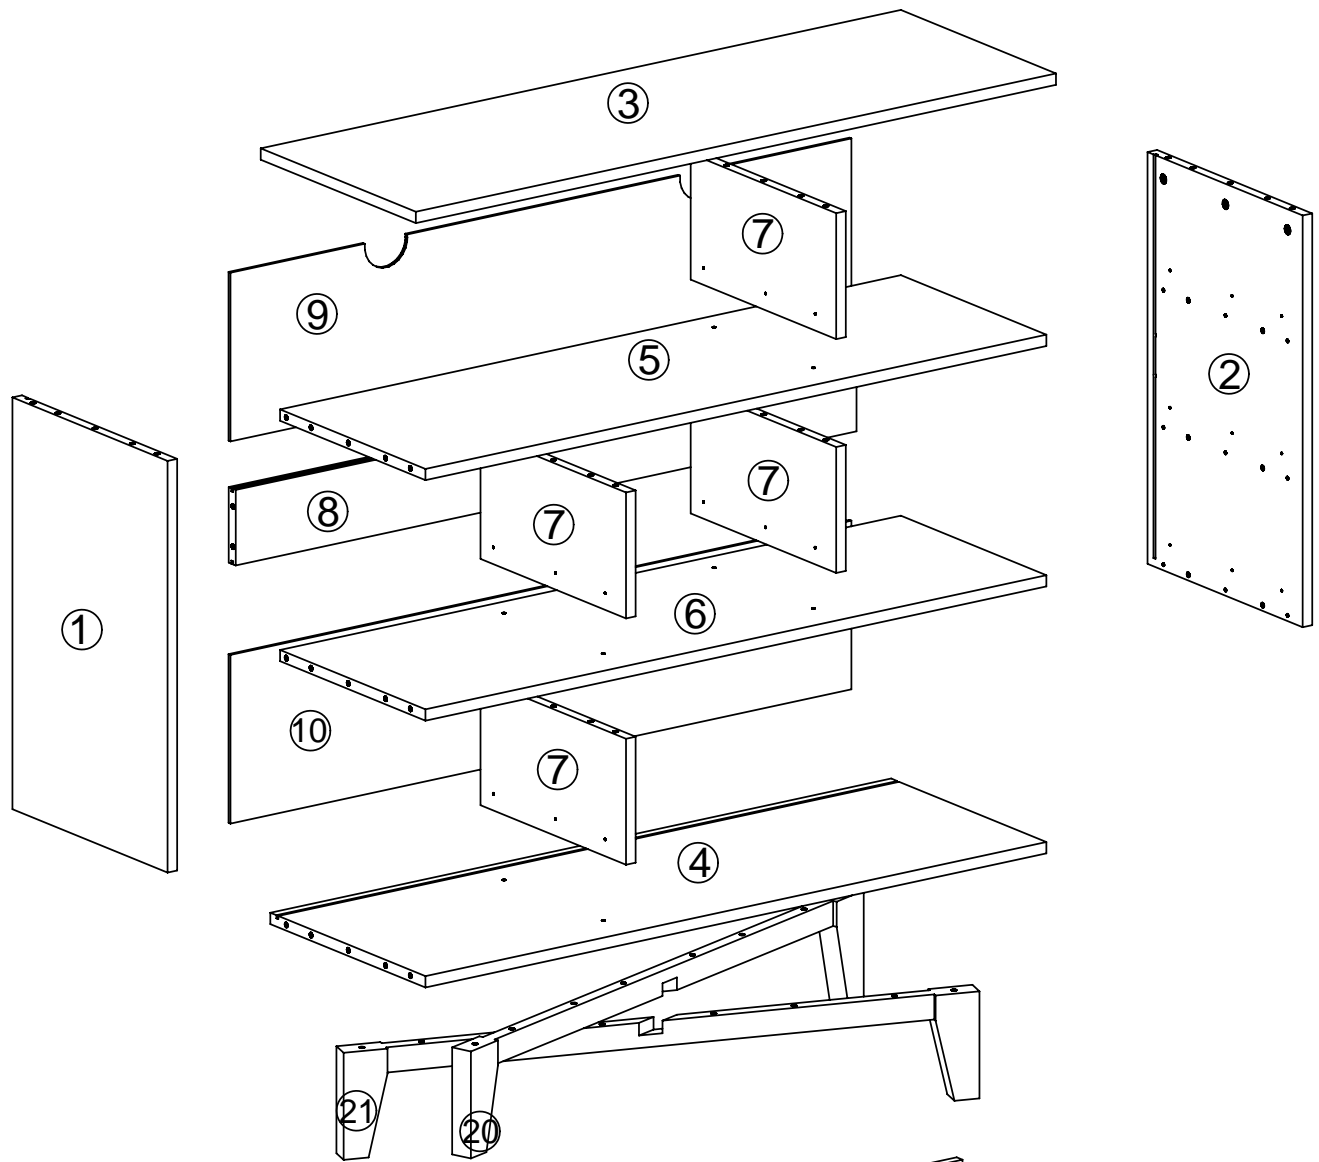

## PPE Recommendations

Proper PPEs (Personal Protection Equipment) are recommended to use during assembly and adjustment of the furniture.

Gloves

Safety  
Goggles

		 $\Phi 8 \times 30$	 $\Phi 3.5 \times 14$	 $\Phi 3.5 \times 16$
A × 72	B × 72	C × 36	D × 70	E × 4
 $\Phi 3.5 \times 35$			 $\Phi 6 \times 50$	
F × 28	G × 7	H × 7	I × 8	J × 8
				 $\Phi 3.5 \times 30$
K × 1	L × 72	M × 2	N × 2	O × 8

<p>①</p>  <p>654*399*18mm 1PC</p>	<p>②</p>  <p>654*399*18mm 1PC</p>	<p>③</p>  <p>1200*400*18mm 1PC</p>	<p>④</p>  <p>1162*399*18mm 1PC</p>
<p>⑤</p>  <p>1162*375*18mm 1PC</p>	<p>⑥</p>  <p>1162*375*18mm 1PC</p>	<p>⑦</p>  <p>200*375*18mm 4PCS</p>	<p>⑧</p>  <p>1162*120*18mm 1PC</p>
<p>⑨</p>  <p>1172*268*5mm 1PC</p>	<p>⑩</p>  <p>1172*268*5mm 1PC</p>	<p>⑪</p>  <p>194*371*18mm 5PCS</p>	<p>⑫</p>  <p>350*150*15mm 7PCS</p>
<p>⑬</p>  <p>350*150*15mm 7PCS</p>	<p>⑭</p>  <p>320*150*15mm 5PCS</p>	<p>⑮</p>  <p>345*330*3mm 5PCS</p>	<p>⑯</p>  <p>194*765*18mm 2PCS</p>
<p>⑰</p>  <p>714*150*15mm 2PCS</p>	<p>⑱</p>  <p>335*60*15mm 2PCS</p>	<p>⑲</p>  <p>345*724*3mm 2PCS</p>	<p>⑳</p>  <p>1014*170*35mm 1PC</p>
<p>㉑</p>  <p>1014*170*35mm 1PC</p>			