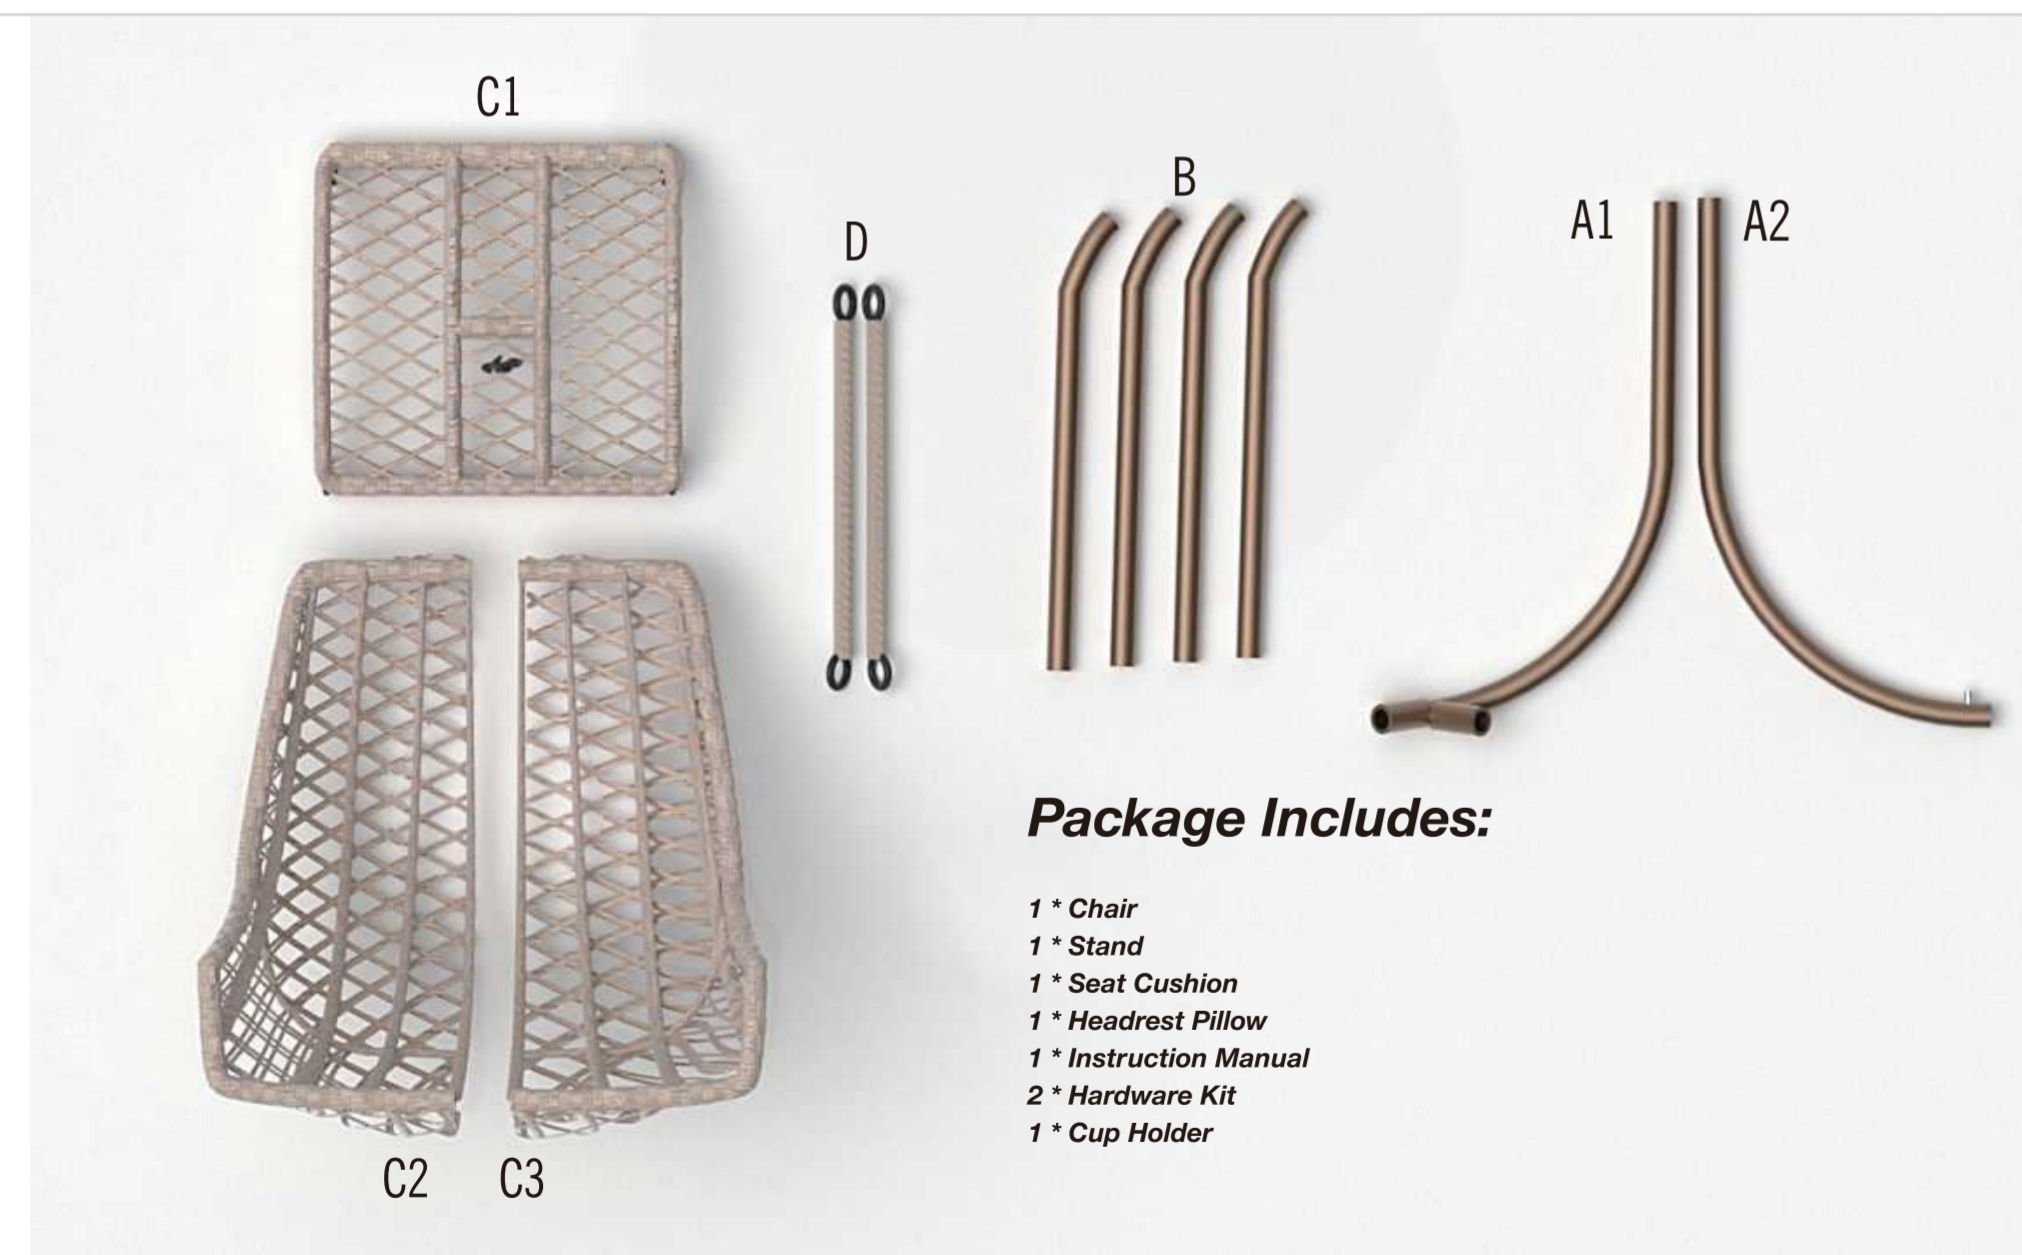

Swing Egg Chair

Cushion Inside
Please Open Carefully

Please Check The Accessories and Quantities Inside The Hardware Kit.
If There Are Any Missing Or Defective Items, Please Contact Us.

Installation Steps

Use A Small Wrench Or Hexagonal Screwdriver To Tighten The Screws.
Please Wear Gloves During Installation

Removable Cup Holder

Product Introduction

Installation steps