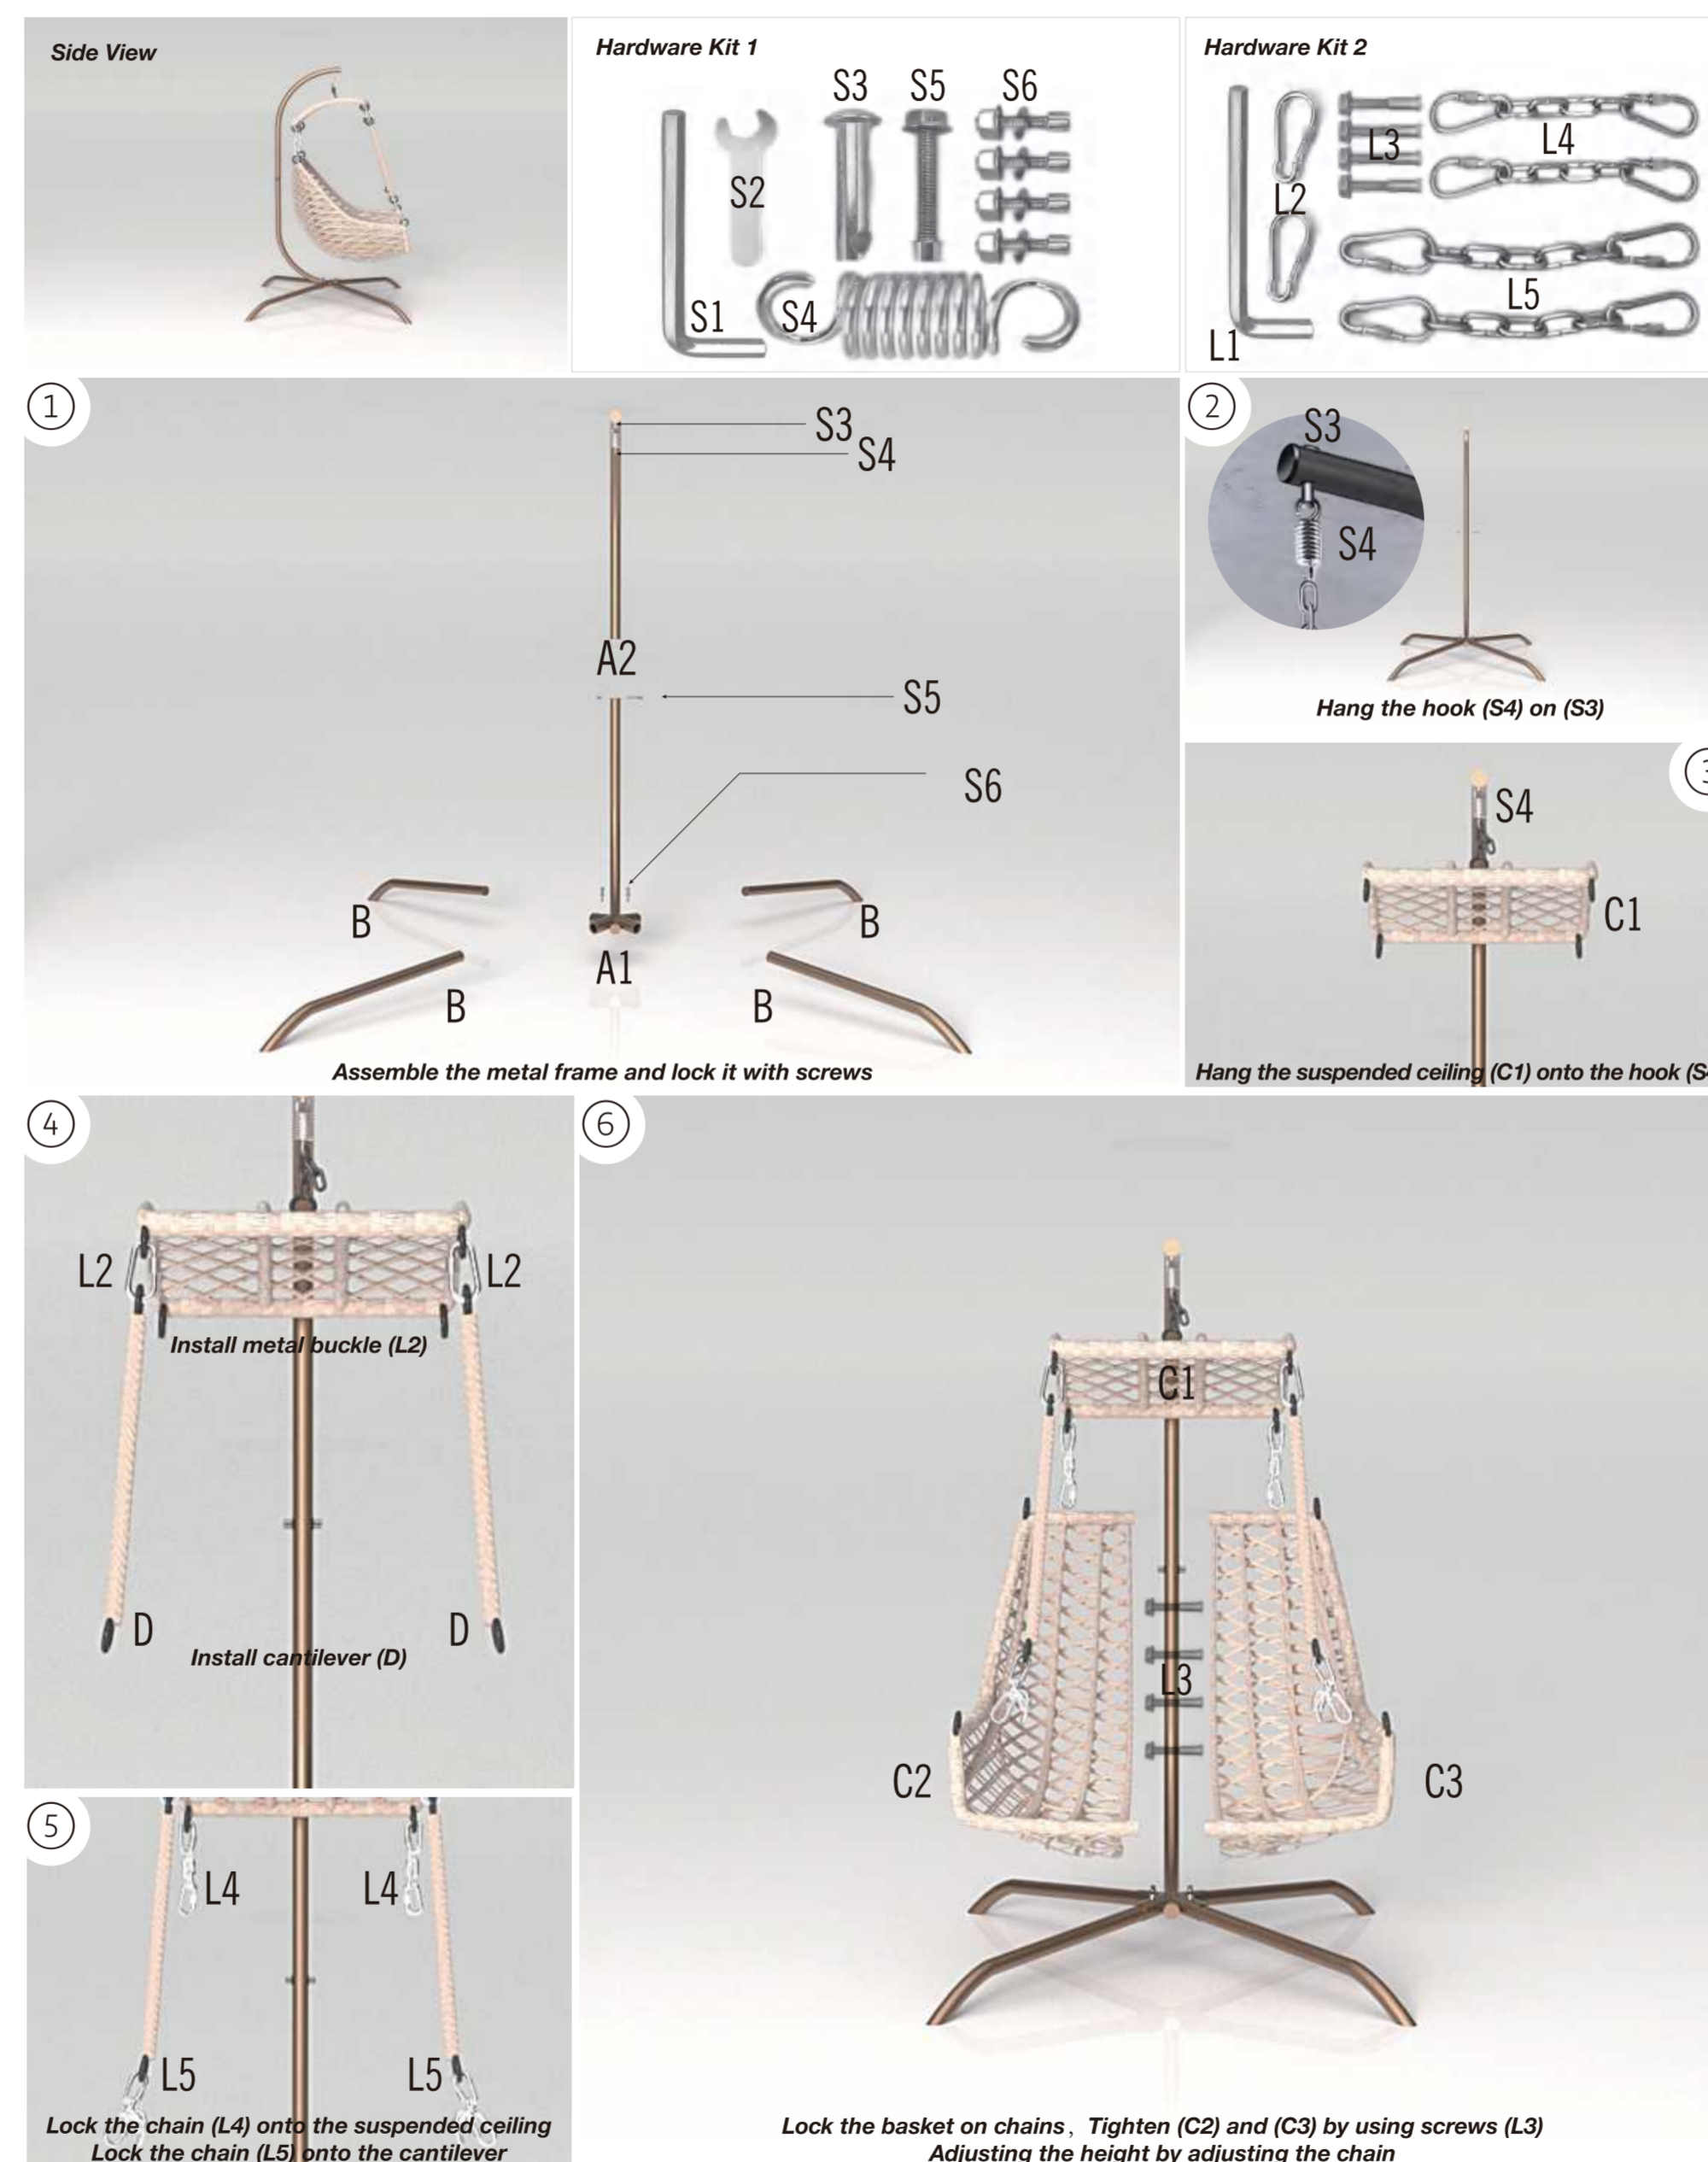

Swing Egg Chair

Cushion Inside
Please Open Carefully

Please Check The Accessories and Quantities Inside The Hardware Kit.
If There Are Any Missing Or Defective Items, Please Contact Us.

Installation Steps

Use A Small Wrench Or Hexagonal Screwdriver To Tighten The Screws.
Please Wear Gloves During Installation

Removable Cup Holder

Product Introduction

Installation steps