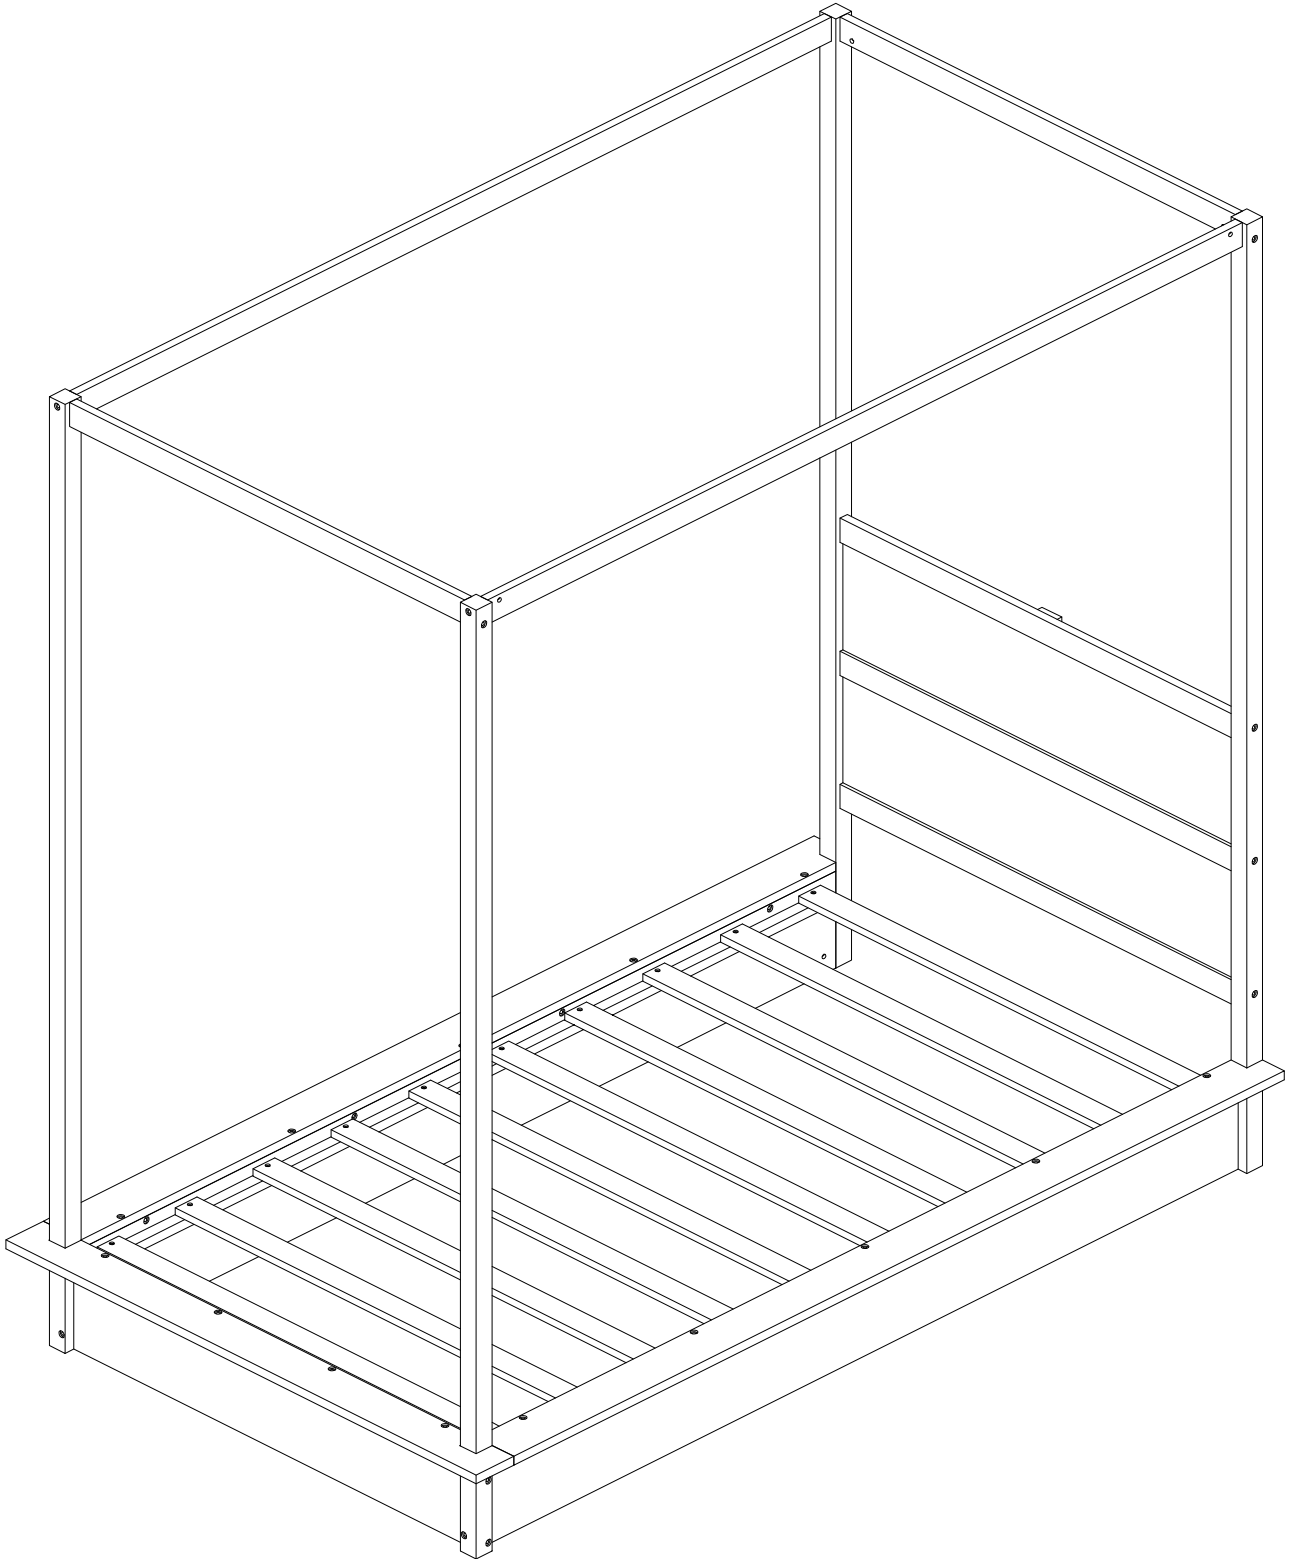

# ASSEMBLY INSTRUCTION

**SKU CODE: WF324072 / WF324073**

Detail:

# Part List (WF324072)

② x2

**Top guard**

⑧ x1

**Footboard**

⑥ x2

**Panel heaboard**

⑫ x1

**Back Side Rail**

⑬ x1

**Front Side Rail**

⑱ x6

**Slats**

⑳ x4

**Wood Bar**

㉑ x1