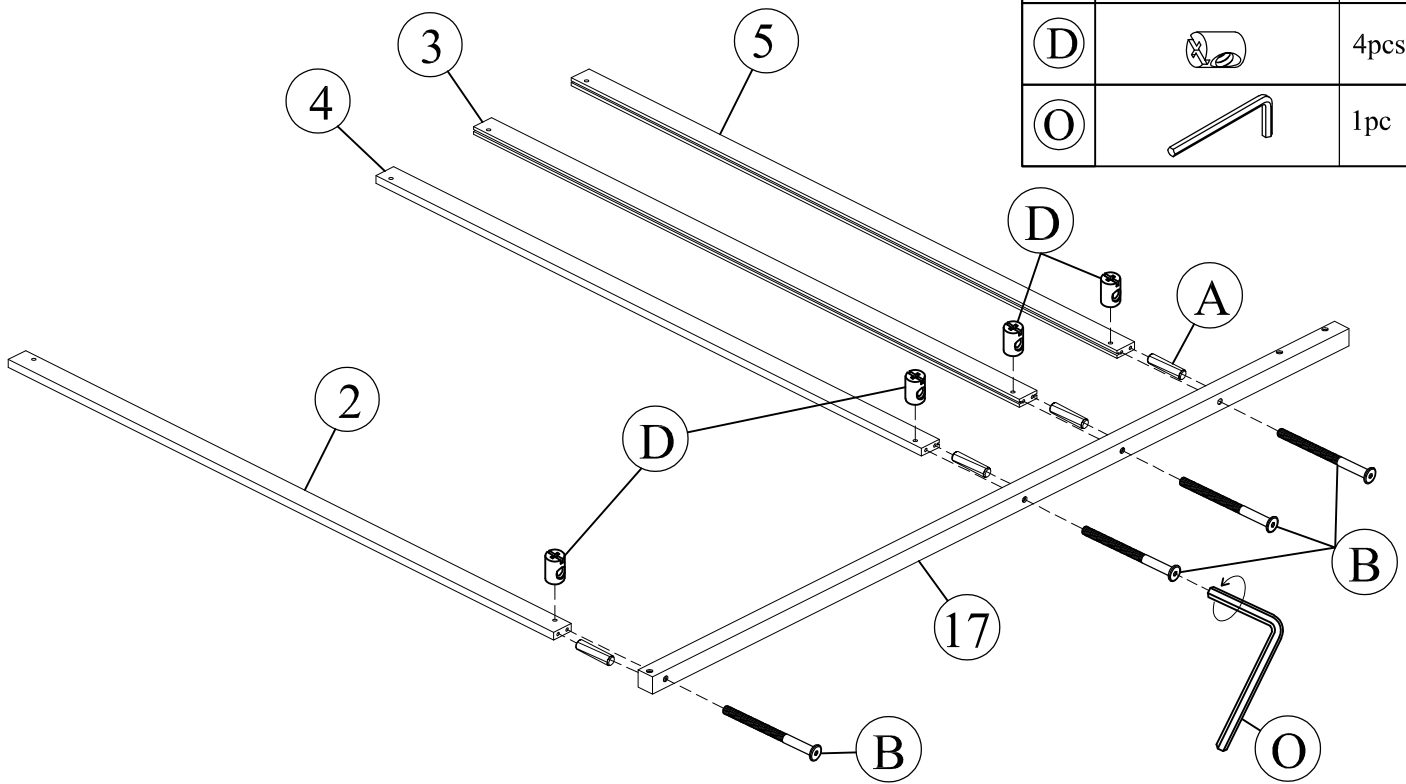

STEP 1

(A)		4pcs
(B)		4pcs
(D)		4pcs
(O)		1pc