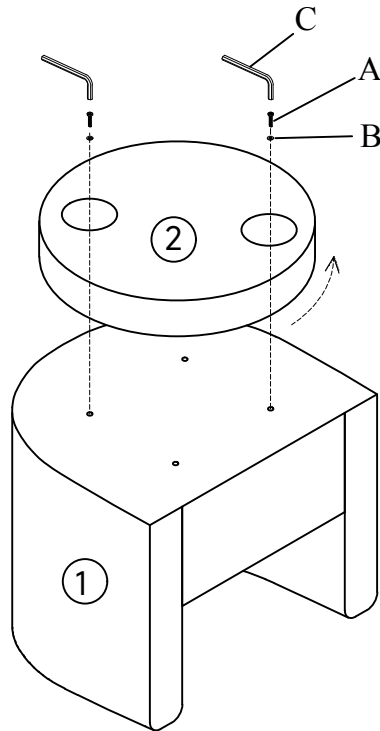

ASSEMBLY INSTRUCTION

W2582P179929
W2582P179935

W2582P179931
W2582P179936

W2582P179933

Parts List

<p>1</p>  <p>1X</p>	<p>2</p>  <p>1X</p>	<p>3</p>  <p>1X</p>
<p>4</p>  <p>4X</p>	<p>5</p>  <p>4X</p>	

Hardware

No.	Parts	Description	QTY
A		Bolt 1/4"*35mm	4
B		Flat Washer 1/4"*16mm	4
C		Allen Wrench	1

STEP 1

Assembling Swivel Base (2) to accent chair (1) as shown. and Finish.

STEP 2

Assembling Legs (4) to Ottoman (3) as shown. and Finish.