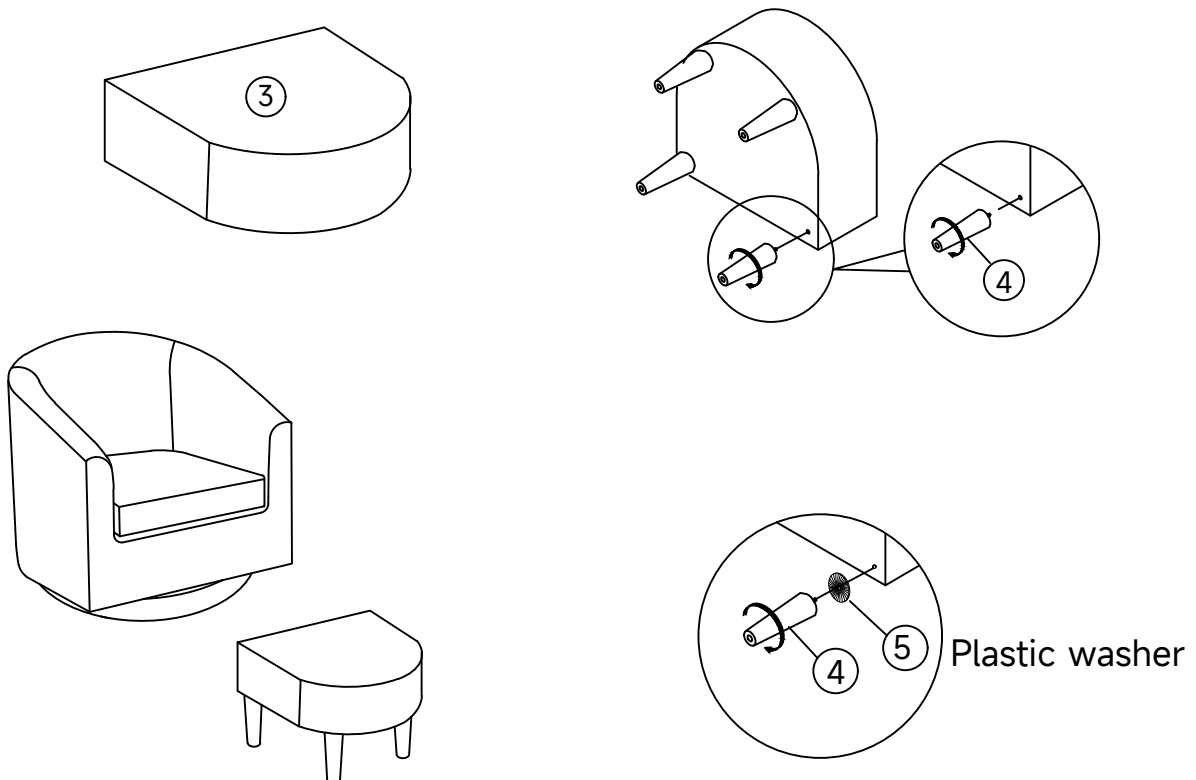

ASSEMBLY INSTRUCTION

W2582P179929
W2582P179935

W2582P179931
W2582P179936

W2582P179933

Parts List

<p>1</p>  <p>1X</p>	<p>2</p>  <p>1X</p>	<p>3</p>  <p>1X</p>
<p>4</p>  <p>4X</p>	<p>5</p>  <p>4X</p>	

Hardware

No.	Parts	Description	QTY
A		Bolt 1/4"*35mm	4
B		Flat Washer 1/4"*16mm	4
C		Allen Wrench	1

STEP 1

Assembling Swivel Base (2) to accent chair (1) as shown. and Finish.

STEP 2

Assembling Legs (4) to Ottoman (3) as shown. and Finish.

NOTE: If the chair is rocking, not balanced, please add the plastic washer till you feel it fine.