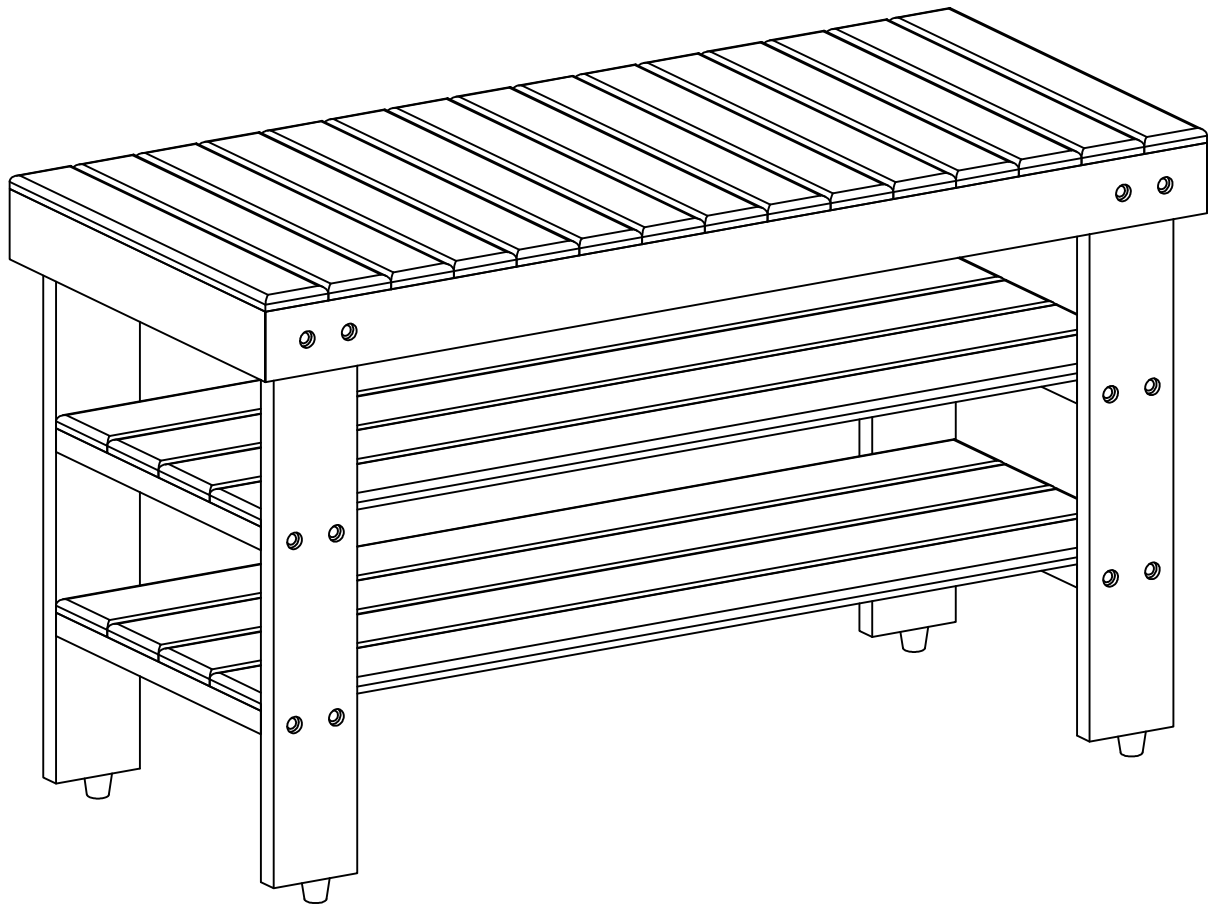

ITEM#3428 ASSEMBLY INSTRUCTIONS

ITEM#3428 ASSEMBLY INSTRUCTIONS

Parts List

1. SEAT
1 piece

2. LED
4 pieces

3. SHELF
2 pieces

Hardware List

4. BOLT
24 pieces

5. ALLEN KEY
1 piece

6. PLINTH
4 pieces

ITEM#3428 ASSEMBLY INSTRUCTIONS

STEP 1

STEP 2

STEP 3