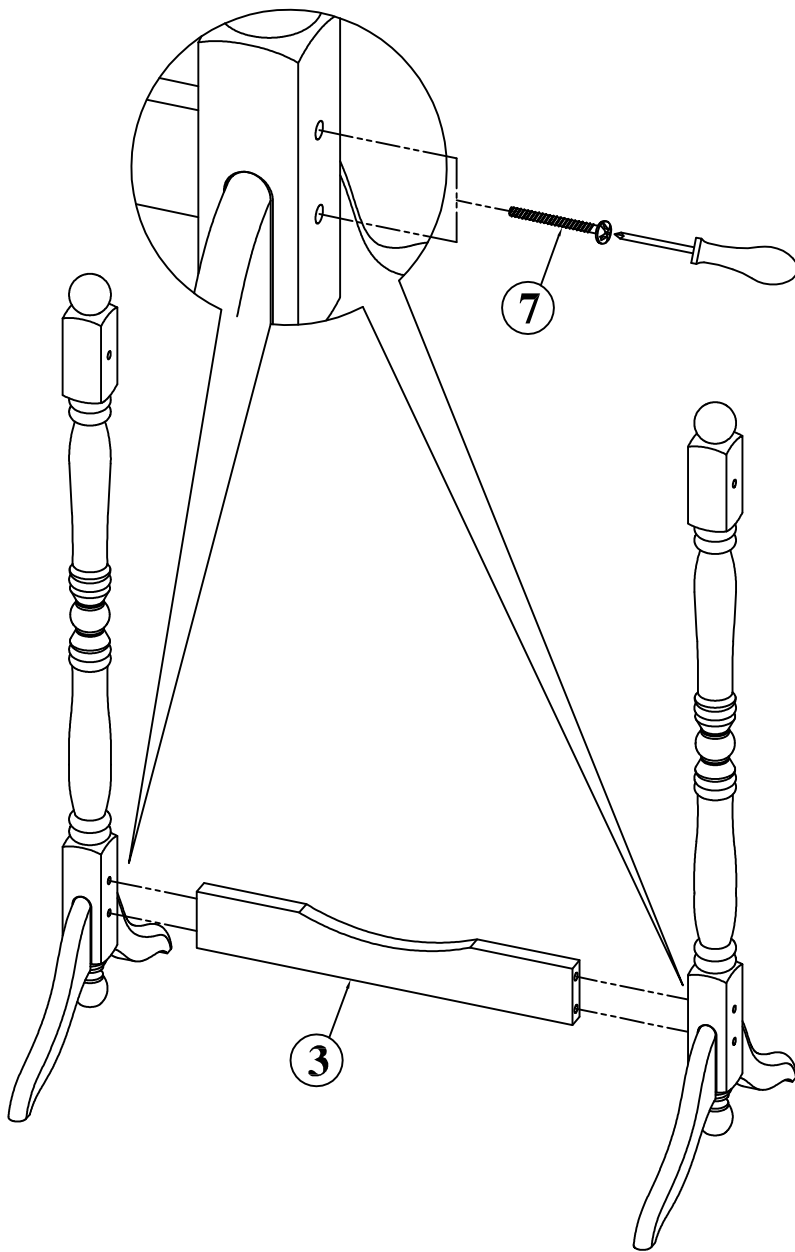

ITEM#3488 ASSEMBLY INSTRUCTIONS

ITEM#3488 ASSEMBLY INSTRUCTIONS

Parts List

1. MIRROR
1 piece

2. PILASTER LEG
2 pieces

3. CROSSBAR
1 piece

4. BRANCH LEG
4 pieces

Hardware List

5. LEG LOCKING BRANCH
2 pieces

6. TYPE BOLT
2 pieces

7. BOLT
4 pieces

8. WASHER
2 pieces

ITEM#3488 ASSEMBLY INSTRUCTIONS

STEP 1

STEP 3

STEP 2