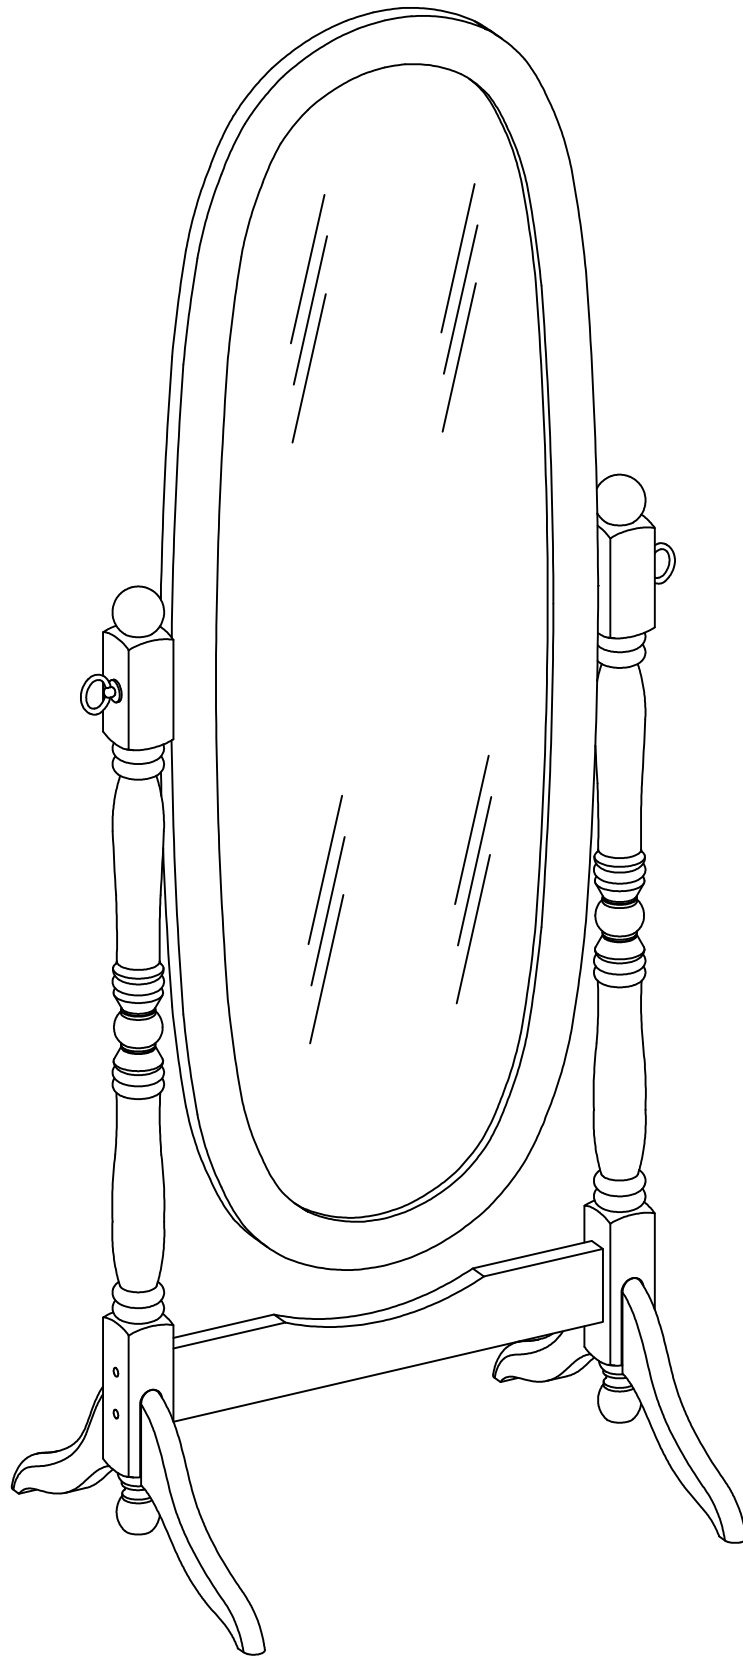

ITEM#3488 ASSEMBLY INSTRUCTIONS

ITEM#3488 ASSEMBLY INSTRUCTIONS

Parts List

1. MIRROR
1 piece

2. PILASTER LEG
2 pieces

3. CROSSBAR
1 piece

4. BRANCH LEG
4 pieces

Hardware List

5. LEG LOCKING BRANCH
2 pieces

6. TYPE BOLT
2 pieces

7. BOLT
4 pieces

8. WASHER
2 pieces

ITEM#3488 ASSEMBLY INSTRUCTIONS

STEP 1

STEP 3

STEP 2