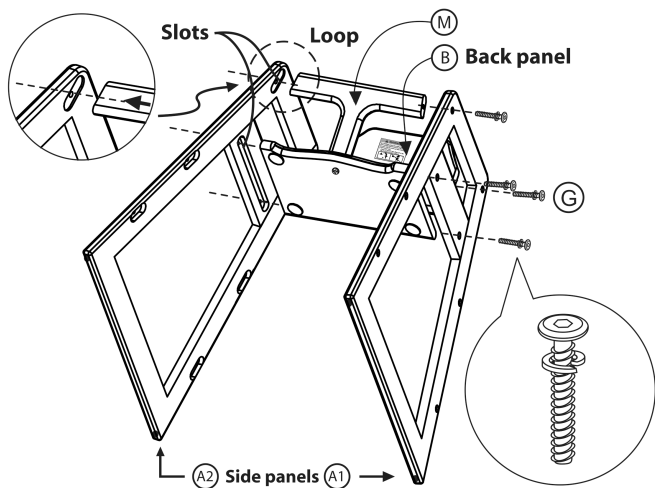

HIGH CHAIR ASSEMBLY INSTRUCTIONS

⚠ CAUTION

PLEASE READ INSTRUCTIONS CAREFULLY BEFORE ASSEMBLING.
PLEASE ONLY USE THE COMPONENTS FROM THIS BOX.

CONTENTS:

HARDWARE:

Description

Quantity

| | |
|-----------------------|---|
| (A1) Right side panel | 1 |
| (A2) Left side panel | 1 |
| (B) Back panel | 1 |
| (C) Seat, / Straps | 1 |
| (D) Barrier bar | 1 |
| (E) Foot rest | 2 |
| (F) Stretcher | 2 |

Description

Quantity

| | | |
|-----------------------------------|---|----|
| (G) Connector bolt & split washer |  | 16 |
| (H) Connector bolt & split washer |  | 1 |
| Allen wrench |  | 1 |

DO NOT FULLY TIGHTEN UNTIL COMPLETELY ASSEMBLING

- 1 Place Barrier bar (D) into the top of the seat (C). Insert the bolt (H) through the hole under the seat and then through the hole in the belt (all of them are called (M)).

- 2 Join the right & left side panels (A1) (A2) with parts (B) & (M) as shown below. Insert connector bolts (G) to join them. Place back panel (B) into the back slot with the warning instruction facing forward.

- 3 Insert part (M) into the slot on the side panel.

- 4 Tap foot rest (E) into its slots. Install bolts and make sure that the angle cuts on ends are properly aligned with shorter width at top.
- 5 Tap in stretchers (F), and install all remaining connector bolts.