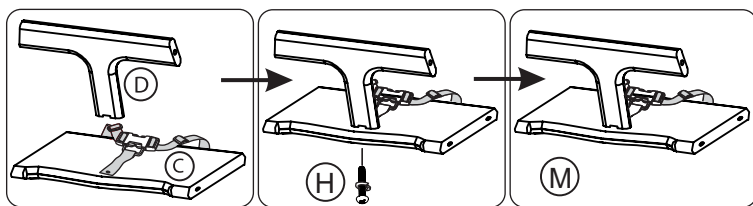

HIGH CHAIR ASSEMBLY INSTRUCTIONS

⚠ CAUTION

PLEASE READ INSTRUCTIONS CAREFULLY BEFORE ASSEMBLING.
PLEASE ONLY USE THE COMPONENTS FROM THIS BOX.

CONTENTS:

HARDWARE:

Description

Quantity

| | |
|-----------------------|---|
| (A1) Right side panel | 1 |
| (A2) Left side panel | 1 |
| (B) Back panel | 1 |
| (C) Seat, / Straps | 1 |
| (D) Barrier bar | 1 |
| (E) Foot rest | 2 |
| (F) Stretcher | 2 |

Description

Quantity

| | | |
|-----------------------------------|---|----|
| (G) Connector bolt & split washer |  | 16 |
| (H) Connector bolt & split washer |  | 1 |
| Allen wrench |  | 1 |

DO NOT FULLY TIGHTEN UNTIL COMPLETELY ASSEMBLING

- 1 Place Barrier bar (D) into the top of the seat (C). Insert the bolt (H) through the hole under the seat and then through the hole in the belt (all of them are called (M)).

- 2 Join the right & left side panels (A1) (A2) with parts (B) & (M) as shown below. Insert connector bolts (G) to join them. Place back panel (B) into the back slot with the warning instruction facing forward.

- 3 Insert part (M) into the slot on the side panel.

- 4 Tap foot rest (E) into its slots. Install bolts and make sure that the angle cuts on ends are properly aligned with shorter width at top.
- 5 Tap in stretchers (F), and install all remaining connector bolts.