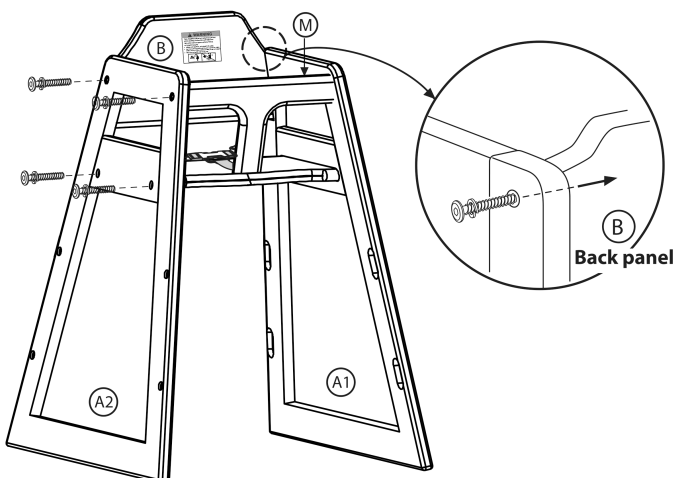

HIGH CHAIR ASSEMBLY INSTRUCTIONS

⚠ CAUTION

PLEASE READ INSTRUCTIONS CAREFULLY BEFORE ASSEMBLING.
PLEASE ONLY USE THE COMPONENTS FROM THIS BOX.

CONTENTS:

HARDWARE:

Description

Quantity

| | |
|-----------------------|---|
| (A1) Right side panel | 1 |
| (A2) Left side panel | 1 |
| (B) Back panel | 1 |
| (C) Seat, / Straps | 1 |
| (D) Barrier bar | 1 |
| (E) Foot rest | 2 |
| (F) Stretcher | 2 |

Description

Quantity

| | | |
|-----------------------------------|---|----|
| (G) Connector bolt & split washer |  | 16 |
| (H) Connector bolt & split washer |  | 1 |
| Allen wrench |  | 1 |

DO NOT FULLY TIGHTEN UNTIL COMPLETELY ASSEMBLING

- 1 Place Barrier bar (D) into the top of the seat (C). Insert the bolt (H) through the hole under the seat and then through the hole in the belt (all of them are called (M)).

- 2 Join the right & left side panels (A1) (A2) with parts (B) & (M) as shown below. Insert connector bolts (G) to join them. Place back panel (B) into the back slot with the warning instruction facing forward.

- 3 Insert part (M) into the slot on the side panel.

- 4 Tap foot rest (E) into its slots. Install bolts and make sure that the angle cuts on ends are properly aligned with shorter width at top.
- 5 Tap in stretchers (F), and install all remaining connector bolts.