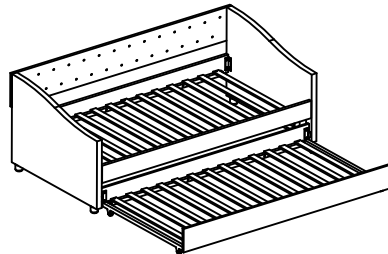

# Assembly Instructions

Item: DAYBED + TRUNDLE

SKU : W2336S00008/09