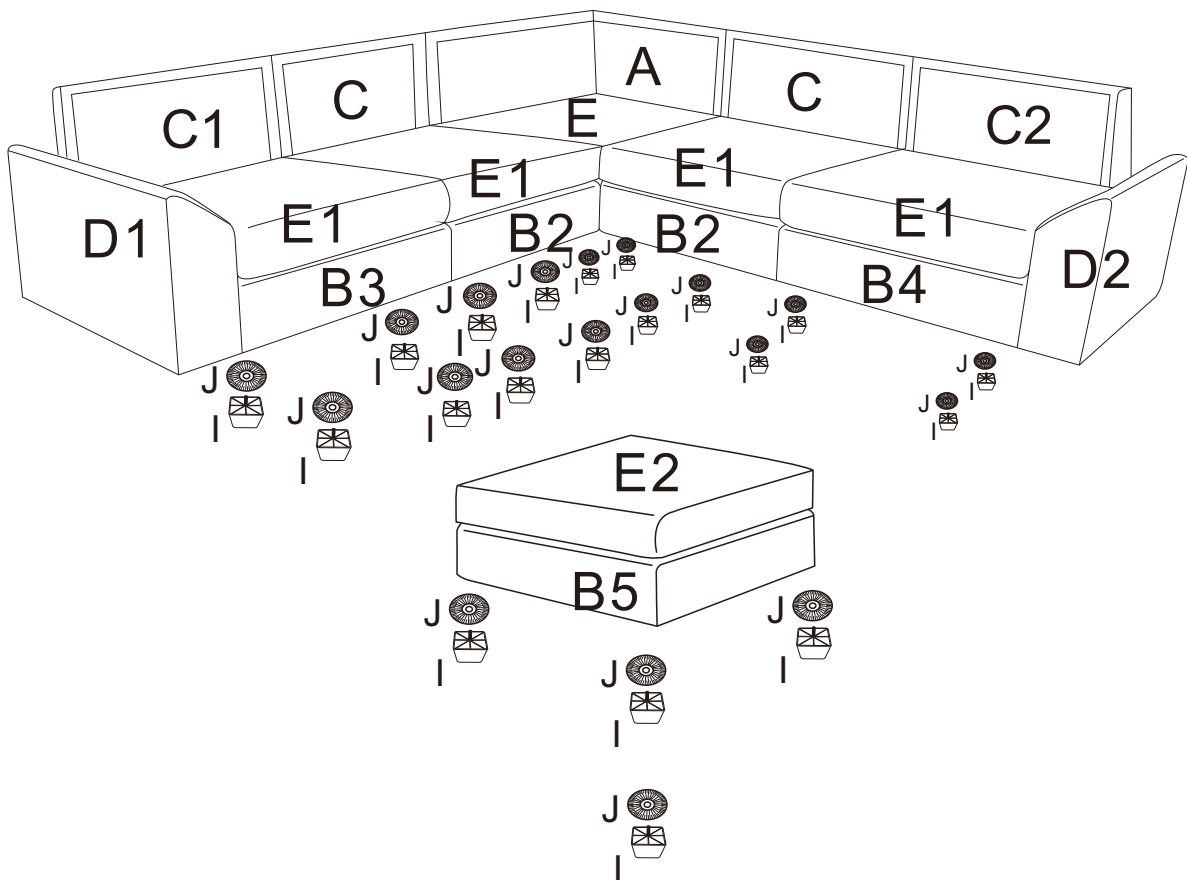

ASSEMBLY INSTRUCTION

PARTS LIST				
	NO	DESCRIPTION	SKETCH	QTY
W2325P186782	B1	Seat Frame		1PC
	E	Seat Cushion		1PC
	H	Back Cushion		1PC
	H1	Back Cushion		1PC
	F	Throw Pillow		1PC
W2325P186783	A	Backrest		1PC
	I	Leg		4PCS
	J	Plastic Gasket		4PCS
	HARDWARE LIST			
	a	Screws		8PCS
	b	Allen Key		1PC
	c	Washer		8PCS
W2325P186864	C1	Backrest		1PC
	B3	Seat Frame		1PC
	E1	Seat Cushion		1PC
	F	Throw Pillow		1PC
	H	Back Cushion		1PC
	I	Leg		4PCS
	J	Plastic Gasket		4PCS
	HARDWARE LIST			
	a	Screws		8PCS
	b	Allen Key		1PC
c	Washer		8PCS	
W2325P186869	B4	Seat Frame		1PC
	C2	Backrest		1PC
	E1	Seat Cushion		1PC
	F	Throw Pillow		1PC
	H	Back Cushion		1PC
	I	Leg		4PCS
	J	Plastic Gasket		4PCS