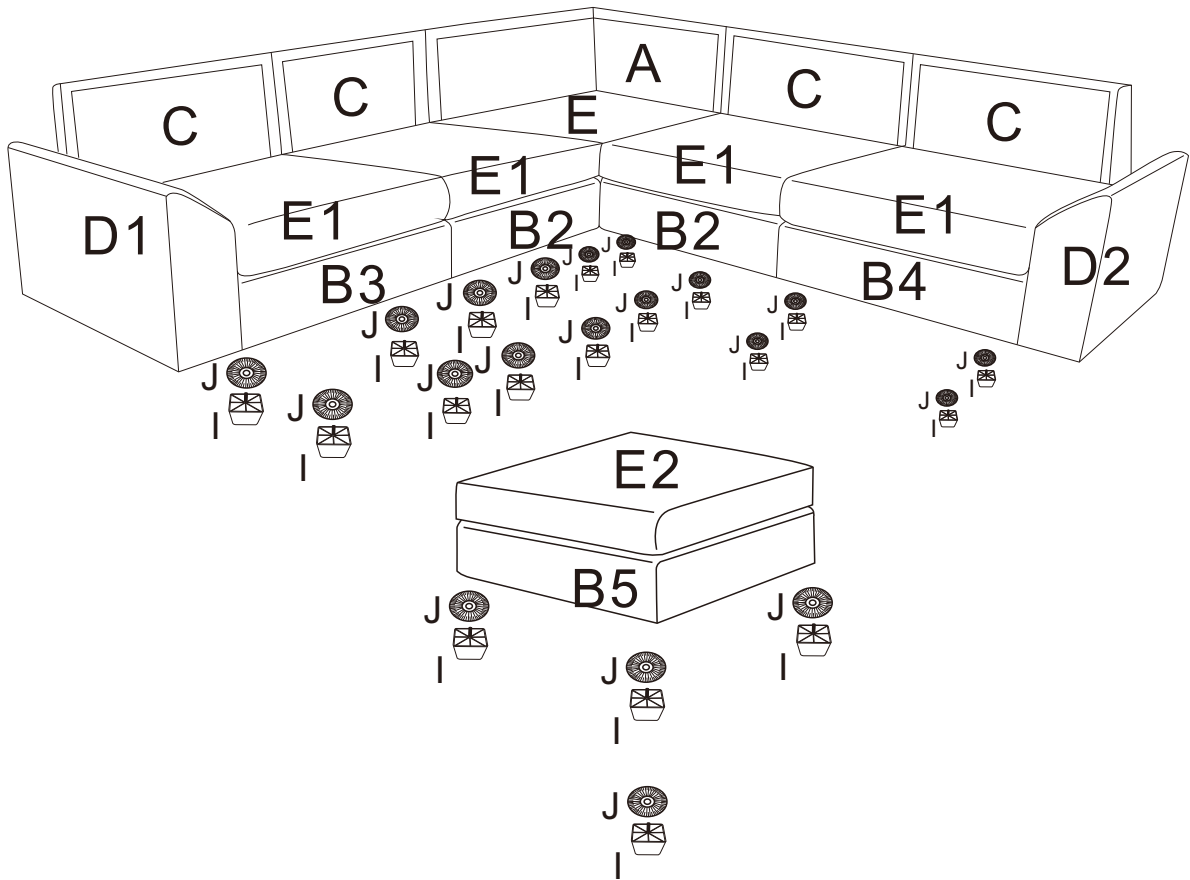

# ASSEMBLY INSTRUCTION

PARTS LIST				
	NO	DESCRIPTION	SKETCH	QTY
W2325P186787	B1	Seat Frame		1PC
	E	Seat Cushion		1PC
	H	Back Cushion		1PC
	H1	Back Cushion		1PC
	F	Throw Pillow		1PC
W2325P186789	A	Backrest		1PC
	I	Leg		4PCS
	J	Plastic Gasket		4PCS
	<b>HARDWARE LIST</b>			
	a	Screws		8PCS
	b	Allen Key		1PC
	c	Washer		8PCS
W2325P186866	C	Backrest		1PC
	B3	Seat Frame		1PC
	E1	Seat Cushion		1PC
	F	Throw Pillow		1PC
	H	Back Cushion		1PC
	I	Leg		4PCS
	J	Plastic Gasket		4PCS
	<b>HARDWARE LIST</b>			
	a	Screws		8PCS
	b	Allen Key		1PC
c	Washer		8PCS	
W2325P186867	B4	Seat Frame		1PC
	C	Backrest		1PC
	E1	Seat Cushion		1PC
	F	Throw Pillow		1PC
	H	Back Cushion		1PC
	I	Leg		4PCS
	J	Plastic Gasket		4PCS