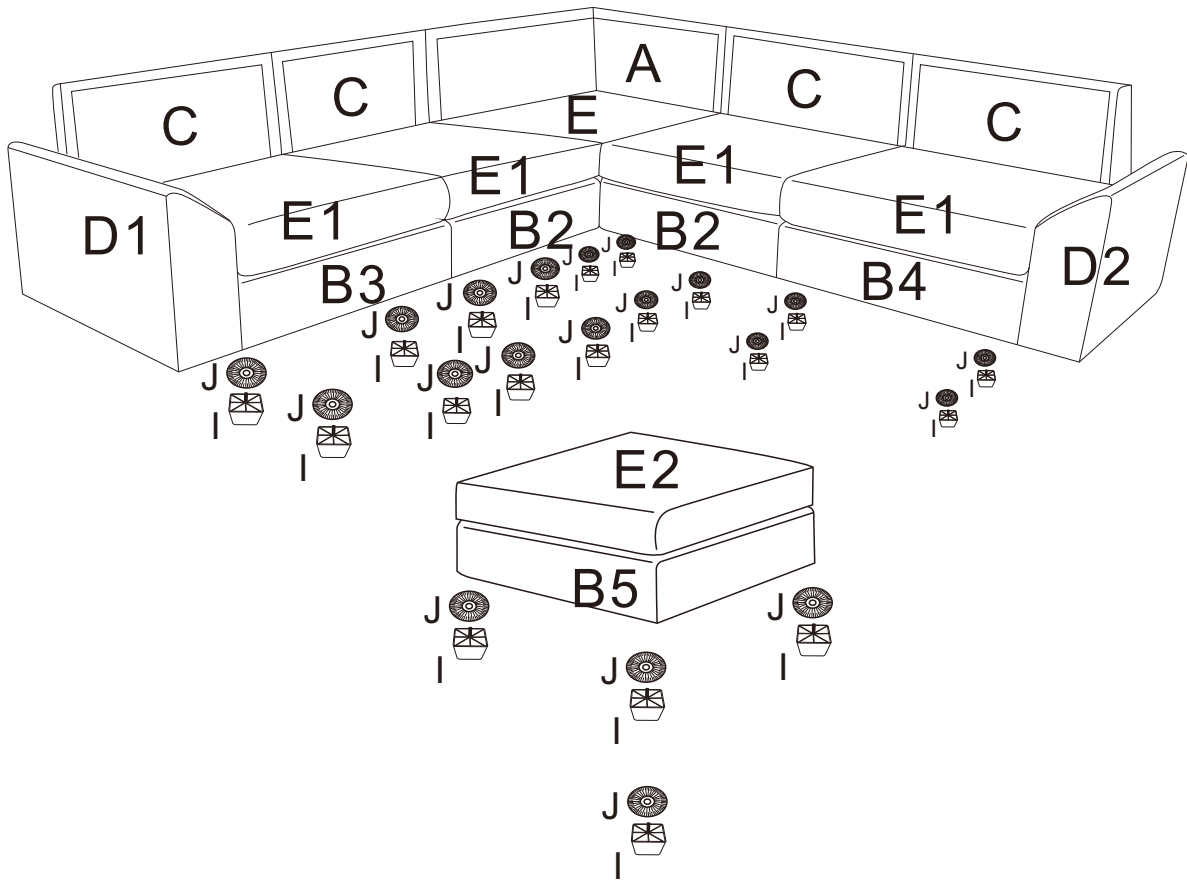

ASSEMBLY INSTRUCTION

PARTS LIST					
	NO	DESCRIPTION	SKETCH	QTY	
W2325P186786	B1	Seat Frame		1PC	
	E	Seat Cushion		1PC	
	H	Back Cushion		1PC	
	H1	Back Cushion		1PC	
	F	Throw Pillow		1PC	
W2325P186788	A	Backrest		1PC	
	I	Leg		4PCS	
	J	Plastic Gasket		4PCS	
	HARDWARE LIST				
	a	Screws		8PCS	
	b	Allen Key		1PC	
	c	Washer		8PCS	
	C	Backrest		1PC	
	B3	Seat Frame		1PC	
	E1	Seat Cushion		1PC	
W2325P186868	F	Throw Pillow		1PC	
	H	Back Cushion		1PC	
	I	Leg		4PCS	
	J	Plastic Gasket		4PCS	
	HARDWARE LIST				
	a	Screws		8PCS	
	b	Allen Key		1PC	
	c	Washer		8PCS	
	W2325P186870	B4	Seat Frame		1PC
		C	Backrest		1PC
E1		Seat Cushion		1PC	
F		Throw Pillow		1PC	
H		Back Cushion		1PC	
I		Leg		4PCS	
J		Plastic Gasket		4PCS	