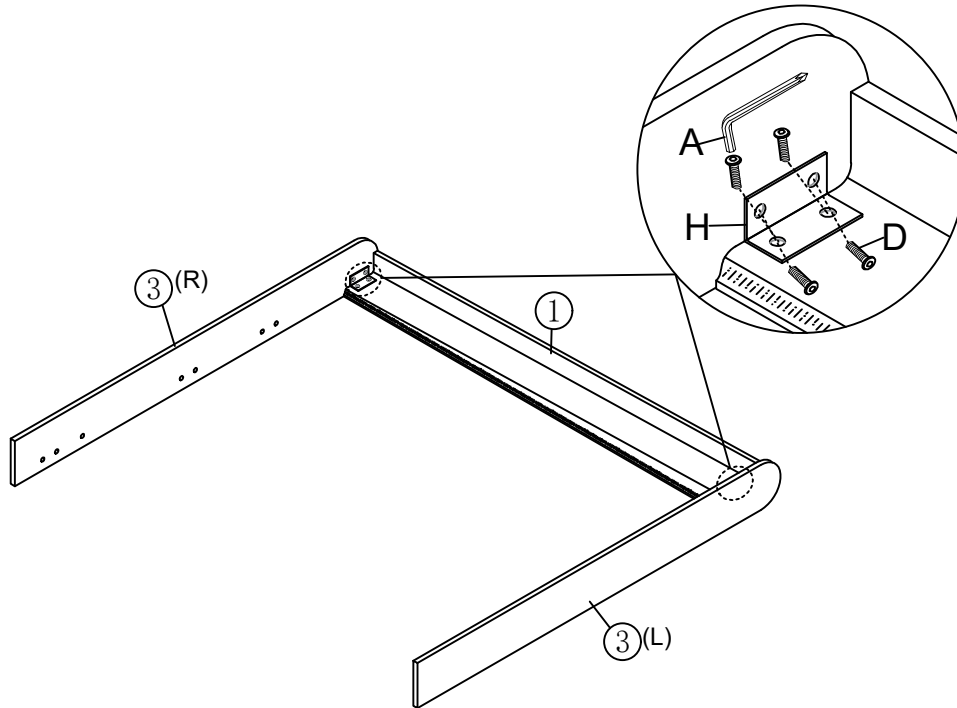

Remark: We recommend you assemble your bed in the flat ground.

Step 1

A	D M8X18mm	H
	8PCS	2PCS