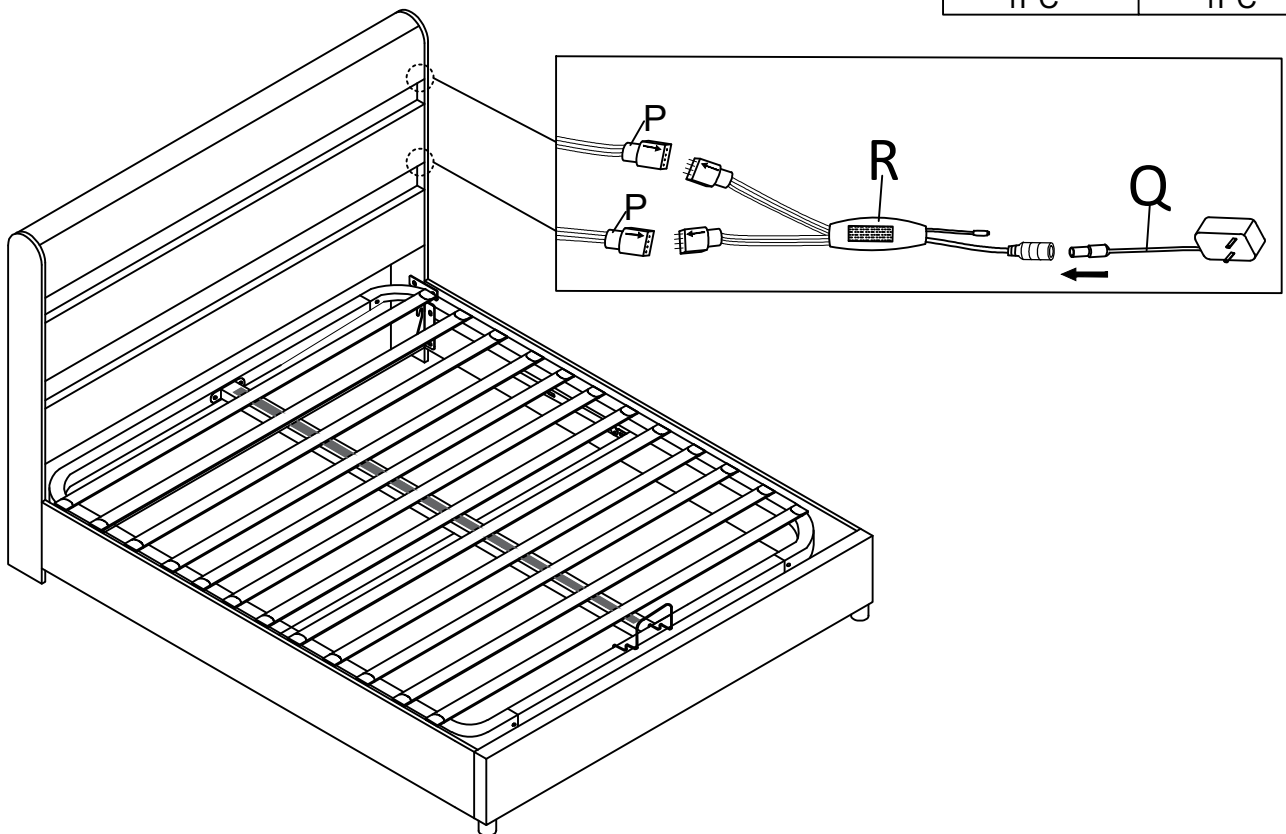

Step 10

<p>A</p> 	<p>D</p>  <p>M8X18mm</p> <p>6PCS</p>	<p>I</p>  <p>4PCS</p>
---	---	--

Step 11

A 	D  M8X18mm 4PCS
--	---

Step 12

Step 13

A	B	K	J
	 M8X45mm		
	8PCS	8PCS	1PC

Step 14

M

24PCS

Step 15

A	B	K	N
	 M8X45mm		
6PCS	6PCS	6PCS	1PC

Step 16

Q	R
	
1PC	1PC

NOTICE:

You can scan the QR code here and download an app that can control the color of the light strip like a remote control. When your phone plays music through the app, the color of the light strip will also change according to the strength of the music.