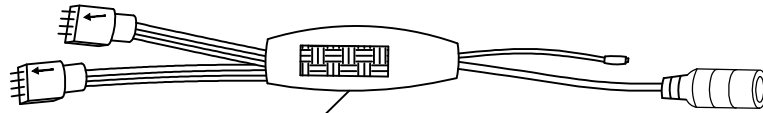

Step 10

<p>A</p> 	<p>D</p>  <p>M8X18mm</p> <p>6PCS</p>	<p>I</p>  <p>4PCS</p>
---	---	--

Step 11

A 	D  M8X18mm 4PCS
--	---

Step 12

Step 13

A	B	K	J
	 M8X45mm		
	8PCS	8PCS	1PC

Step 14

M

24PCS

Step 15

A	B	K	N
	 M8X45mm		
6PCS	6PCS	6PCS	1PC

Step 16

Q	R
	
1PC	1PC

NOTICE:

You can scan the QR code here and download an app that can control the color of the light strip like a remote control. When your phone plays music through the app, the color of the light strip will also change according to the strength of the music.

NOTICE:

When you use the remote control board to control the color of the light, Please remove the clear plastic card first, then please be sure to point the remote control at the color controller .