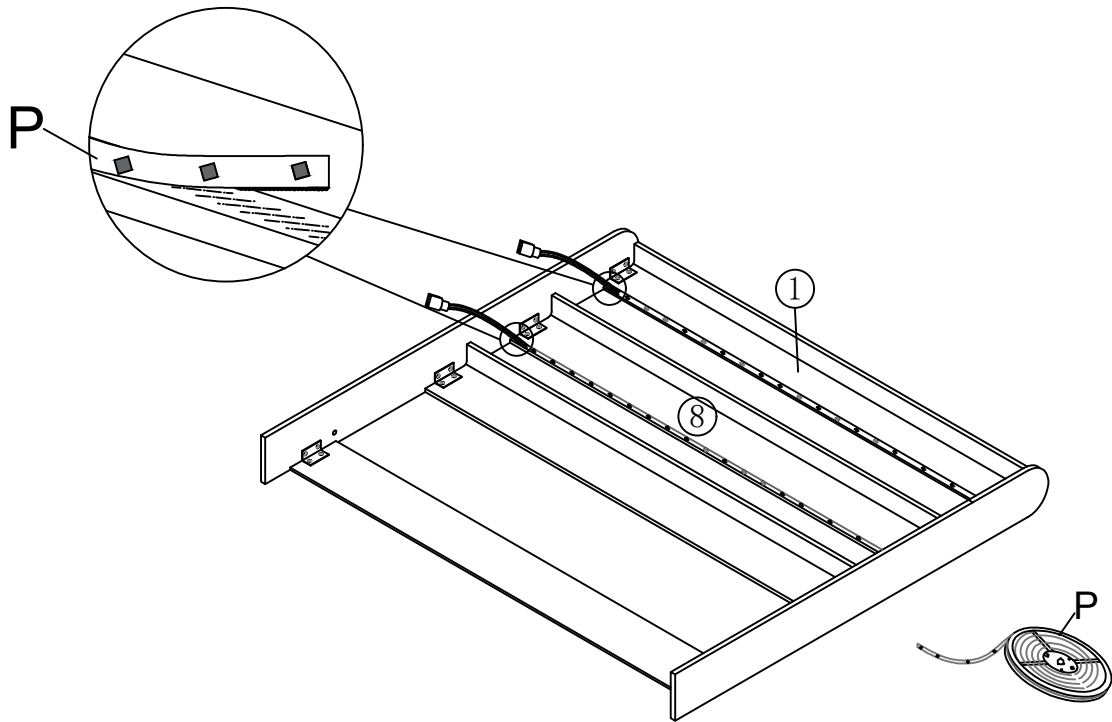

Hardware List

N701P170829

A  20*70mm	B  Ø8*45mm	C 
Allen Key(1pc) Bolts(14pcs) Two hole iron(2pcs)		
D  Ø8*18mm	E  Ø8*12mm	F 
Bolts(52pcs) Bolts(16pcs) Little "7" Connector(2pcs)		
G 	H  77*33**33*3mm	I 
Metal Corner(2pcs) "7" Connector(9pcs) Nuts(4pcs)		
J 	K  M8	L 
Spanner(1pc) Nuts(14pcs) Hinge(2pcs)		
M 	N 	O  Ø4*20mm
End slats cap(24pcs) Stopper(1pc) Nails(18pcs)		
P 	Q 	R 
LED(2pcs) Power adapter(1pc) Color controller(1pc)		
S  Remote control(1pc)		

Remark: We recommend you assemble your bed in the flat ground.

Step 1

<div style="border: 1px solid black; padding: 2px; text-align: center;">A</div> 	<div style="border: 1px solid black; padding: 2px; text-align: center;">D</div>  <p>M8X18mm</p>	<div style="border: 1px solid black; padding: 2px; text-align: center;">H</div> 
	8PCS	2PCS

Step 3

P	
2PCS	

Step 4

A		O	
		Ø4*20mm	
		18PCS	

Step 5

<p>A</p> 	<p>D</p>  <p>M8X18mm</p> <p>4PCS</p>	<p>E</p>  <p>M8X12mm</p> <p>4PCS</p>	<p>L</p>  <p>2PCS</p>
--	--	---	--

Step 6

<p>A</p> 	<p>C</p>  <p>2PCS</p>	<p>D</p>  <p>M8X18mm</p> <p>4PCS</p>
---	--	---