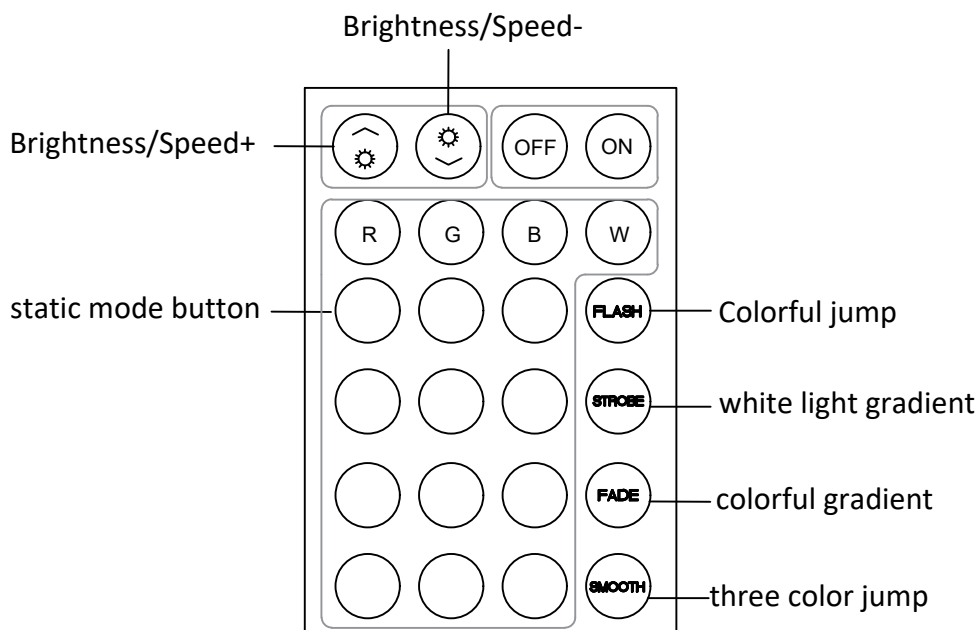

M

24PCS

Step 15

A	B	K	N
	 M8X45mm		
6PCS	6PCS	6PCS	1PC

Step 16

Q	R
	
1PC	1PC

NOTICE:

You can scan the QR code here and download an app that can control the color of the light strip like a remote control. When your phone plays music through the app, the color of the light strip will also change according to the strength of the music.

NOTICE:

When you use the remote control board to control the color of the light, Please remove the clear plastic card first, then please be sure to point the remote control at the color controller .