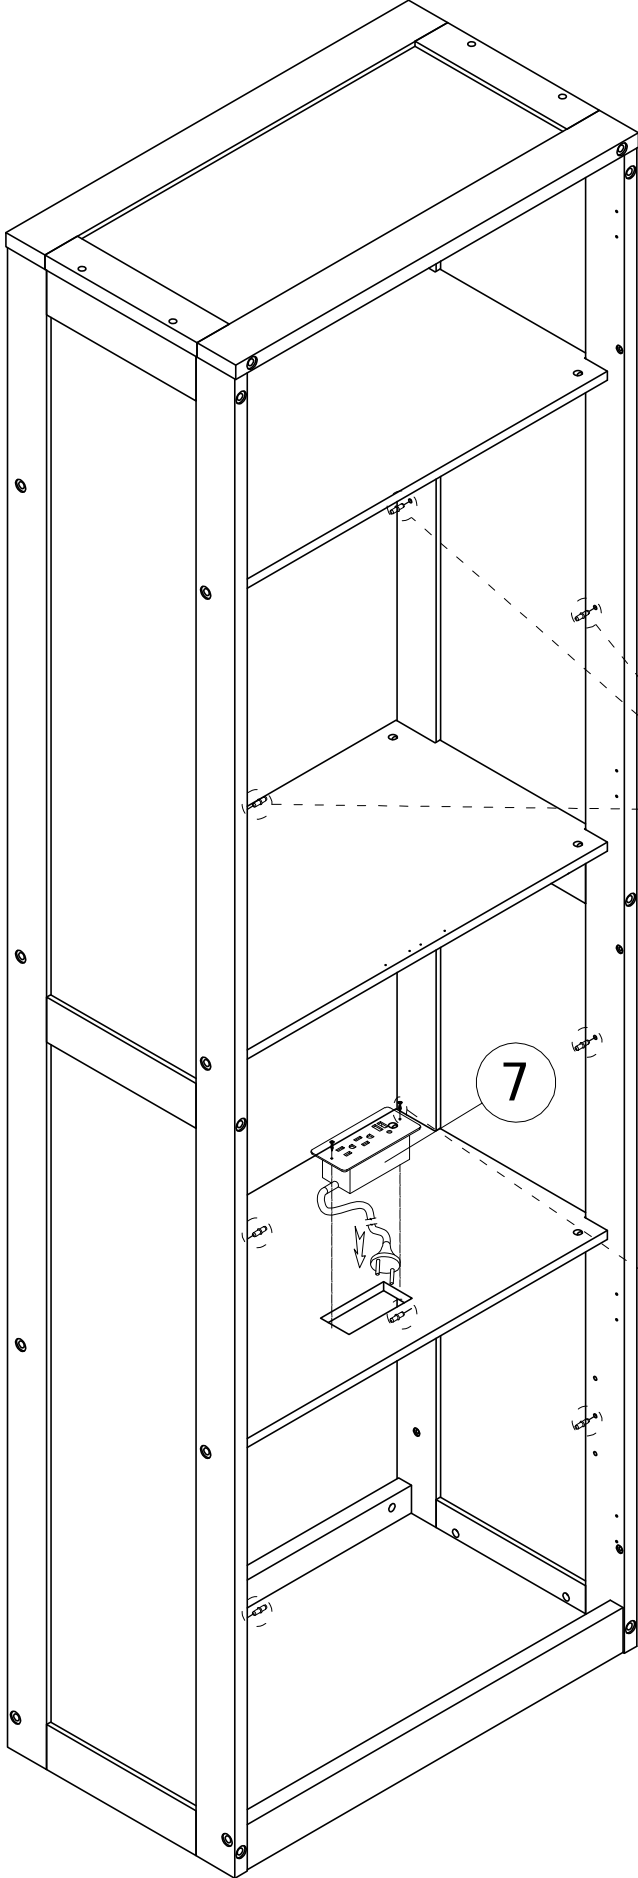

ASSEMBLY INSTRUCTION

SKU CODE: (WF311493)

ASSEMBLY INSTRUCTION

Part List & Hardware List (WF311493)

<p>A1</p>  <p>Woodbar-1pc</p>	<p>A2</p>  <p>Woodbar-1pc</p>	<p>A3</p>  <p>Woodbar-2pcs</p>
<p>A4</p>  <p>Panel-4pcs</p>	<p>A5</p>  <p>Woodbar-2pcs</p>	<p>A6</p>  <p>Woodbar-2pcs</p>
<p>A7</p>  <p>Woodbar-1pc</p>	<p>A8</p>  <p>Woodbar-1pc</p>	<p>A9</p>  <p>Woodbar-1pc</p>
<p>B1</p>  <p>Woodbar-1pc</p>	<p>B2</p>  <p>Woodbar-2pcs</p>	<p>B3</p>  <p>Panel-1pc</p>
<p>B4</p>  <p>Panel-1pc</p>	<p>B5</p>  <p>Panel-1pc</p>	<p>B6</p>  <p>Panel-1pc</p>
<p>B7</p>  <p>Panel-3pcs</p>	<p>B8</p>  <p>Woodbar-1pc</p>	<p>B9</p>  <p>Woodbar-1pc</p>

Part List & Hardware List (WF311493)

C1  Panel-2pcs	C2  Panel-2pcs	C3  Woodbar-2pcs
C4  Door frame-2pcs	C5  Door frame-2pcs	C6  Woodframe-1pc

Hardware List (WF311493)

<p>1</p>  <p>Ø1/4" x 100 mm Hex-Head bolts 12pcs</p>	<p>2</p>  <p>Ø1/4" x 12 mm Horizontal-Hole bolts 28pcs</p>	<p>3</p>  <p>Ø8 x 30 mm Wood dowel 4pcs</p>
<p>4</p>  <p>Ø1/4" x 60 mm Hex-Head bolts 16pcs</p>	<p>5</p>  <p>Screws 1/4" x80 4pcs</p>	<p>6</p>  <p>Screws 1/4" x40 4pcs</p>
<p>7</p>  <p>USB 1pc</p>	<p>8</p>  <p>M3 x 12 mm Wood Screws 2pcs</p>	<p>9</p>  <p>Ø5 x 20 mm Metal dowel 12pcs</p>
<p>10</p>  <p>M4 x 15 mm Wood Screws 52pcs</p>	<p>11</p>  <p>Handle - 4pcs</p>	<p>12</p>  <p>Bolt Ø1/6" x 20 mm 8pcs</p>
<p>13</p>  <p>M4 x 15 mm Wood Screws 32pcs</p>	<p>14</p>  <p>Allen Key 1pc</p>	<p>15</p>  <p>Magnet Door Catcher 6pcs</p>
<p>16</p>  <p>M4 x 35 mm Wood Screws 10pcs</p>	<p>17</p>  <p>Angle Metal - 4pcs</p>	

6

4pcs

STEP5: Following below illustration.

2

12pcs

4

12pcs

STEP6: Following below illustration.

7	
	1pc
8	
	2pcs
9	
	12pcs

STEP7: Following below illustration.

STEP8: Following below illustration.

10

40pcs

STEP9: Following below illustration.

11	
	4pcs
12	
	8pcs

STEP10: Following below illustration.