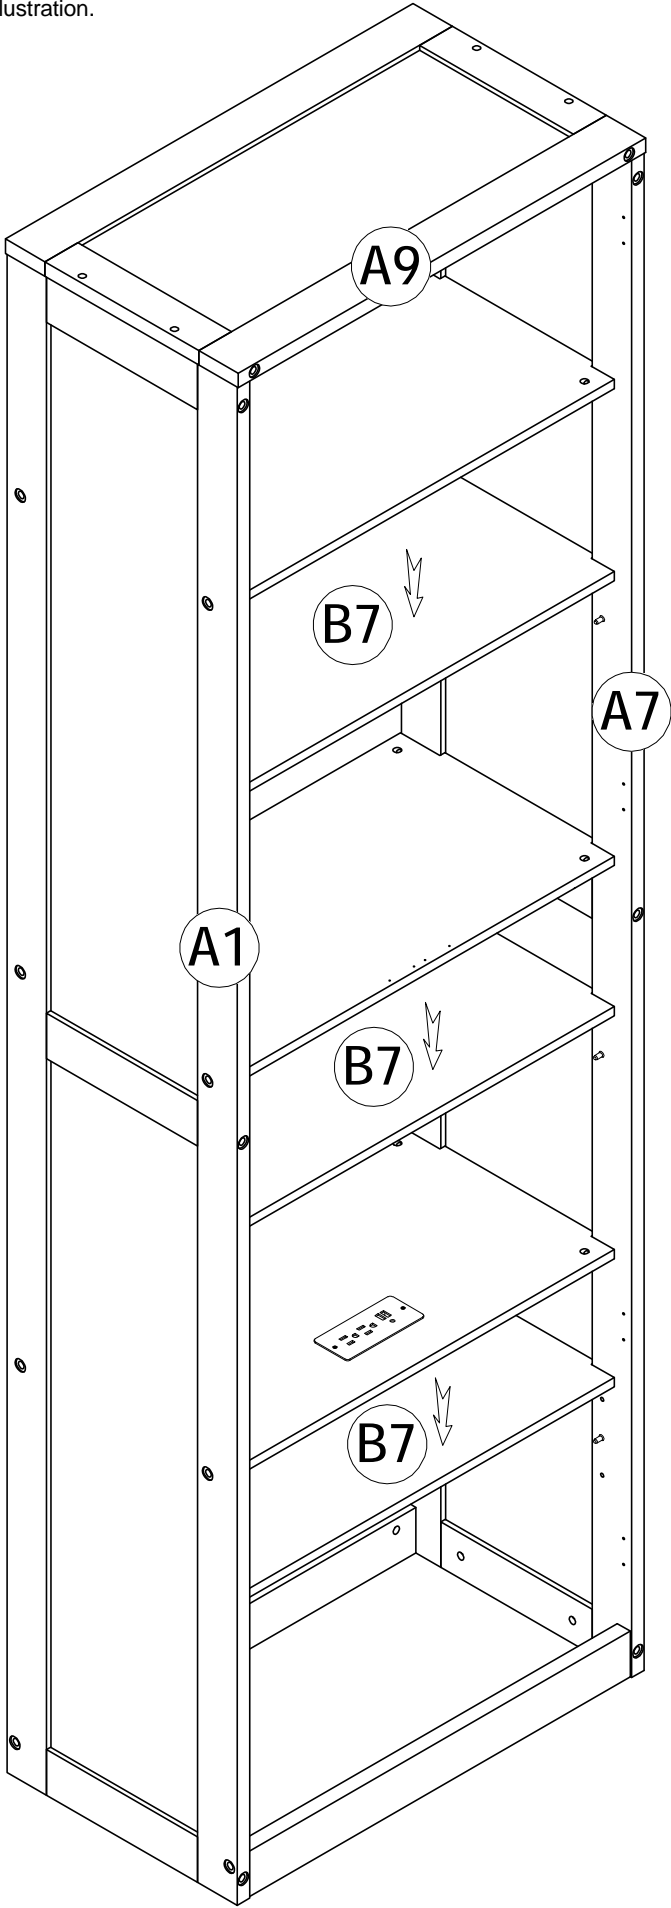

ASSEMBLY INSTRUCTION

SKU CODE: (WF311493)

ASSEMBLY INSTRUCTION

Part List & Hardware List (WF311493)

<p>A1</p>  <p>Woodbar-1pc</p>	<p>A2</p>  <p>Woodbar-1pc</p>	<p>A3</p>  <p>Woodbar-2pcs</p>
<p>A4</p>  <p>Panel-4pcs</p>	<p>A5</p>  <p>Woodbar-2pcs</p>	<p>A6</p>  <p>Woodbar-2pcs</p>
<p>A7</p>  <p>Woodbar-1pc</p>	<p>A8</p>  <p>Woodbar-1pc</p>	<p>A9</p>  <p>Woodbar-1pc</p>
<p>B1</p>  <p>Woodbar-1pc</p>	<p>B2</p>  <p>Woodbar-2pcs</p>	<p>B3</p>  <p>Panel-1pc</p>
<p>B4</p>  <p>Panel-1pc</p>	<p>B5</p>  <p>Panel-1pc</p>	<p>B6</p>  <p>Panel-1pc</p>
<p>B7</p>  <p>Panel-3pcs</p>	<p>B8</p>  <p>Woodbar-1pc</p>	<p>B9</p>  <p>Woodbar-1pc</p>

Part List & Hardware List (WF311493)

C1  Panel-2pcs	C2  Panel-2pcs	C3  Woodbar-2pcs
C4  Door frame-2pcs	C5  Door frame-2pcs	C6  Woodframe-1pc

Hardware List (WF311493)

<p>1</p>  <p>Ø1/4" x 100 mm Hex-Head bolts 12pcs</p>	<p>2</p>  <p>Ø1/4" x 12 mm Horizontal-Hole bolts 28pcs</p>	<p>3</p>  <p>Ø8 x 30 mm Wood dowel 4pcs</p>
<p>4</p>  <p>Ø1/4" x 60 mm Hex-Head bolts 16pcs</p>	<p>5</p>  <p>Screws 1/4" x80 4pcs</p>	<p>6</p>  <p>Screws 1/4" x40 4pcs</p>
<p>7</p>  <p>USB 1pc</p>	<p>8</p>  <p>M3 x 12 mm Wood Screws 2pcs</p>	<p>9</p>  <p>Ø5 x 20 mm Metal dowel 12pcs</p>
<p>10</p>  <p>M4 x 15 mm Wood Screws 52pcs</p>	<p>11</p>  <p>Handle - 4pcs</p>	<p>12</p>  <p>Bolt Ø1/6" x 20 mm 8pcs</p>
<p>13</p>  <p>M4 x 15 mm Wood Screws 32pcs</p>	<p>14</p>  <p>Allen Key 1pc</p>	<p>15</p>  <p>Magnet Door Catcher 6pcs</p>
<p>16</p>  <p>M4 x 35 mm Wood Screws 10pcs</p>	<p>17</p>  <p>Angle Metal - 4pcs</p>	

6

4pcs

STEP5: Following below illustration.

2

12pcs

4

12pcs

STEP6: Following below illustration.

7	
	1pc
8	
	2pcs
9	
	12pcs

STEP7: Following below illustration.

STEP8: Following below illustration.

10

40pcs

STEP9: Following below illustration.

11	
	4pcs
12	
	8pcs

STEP10: Following below illustration.