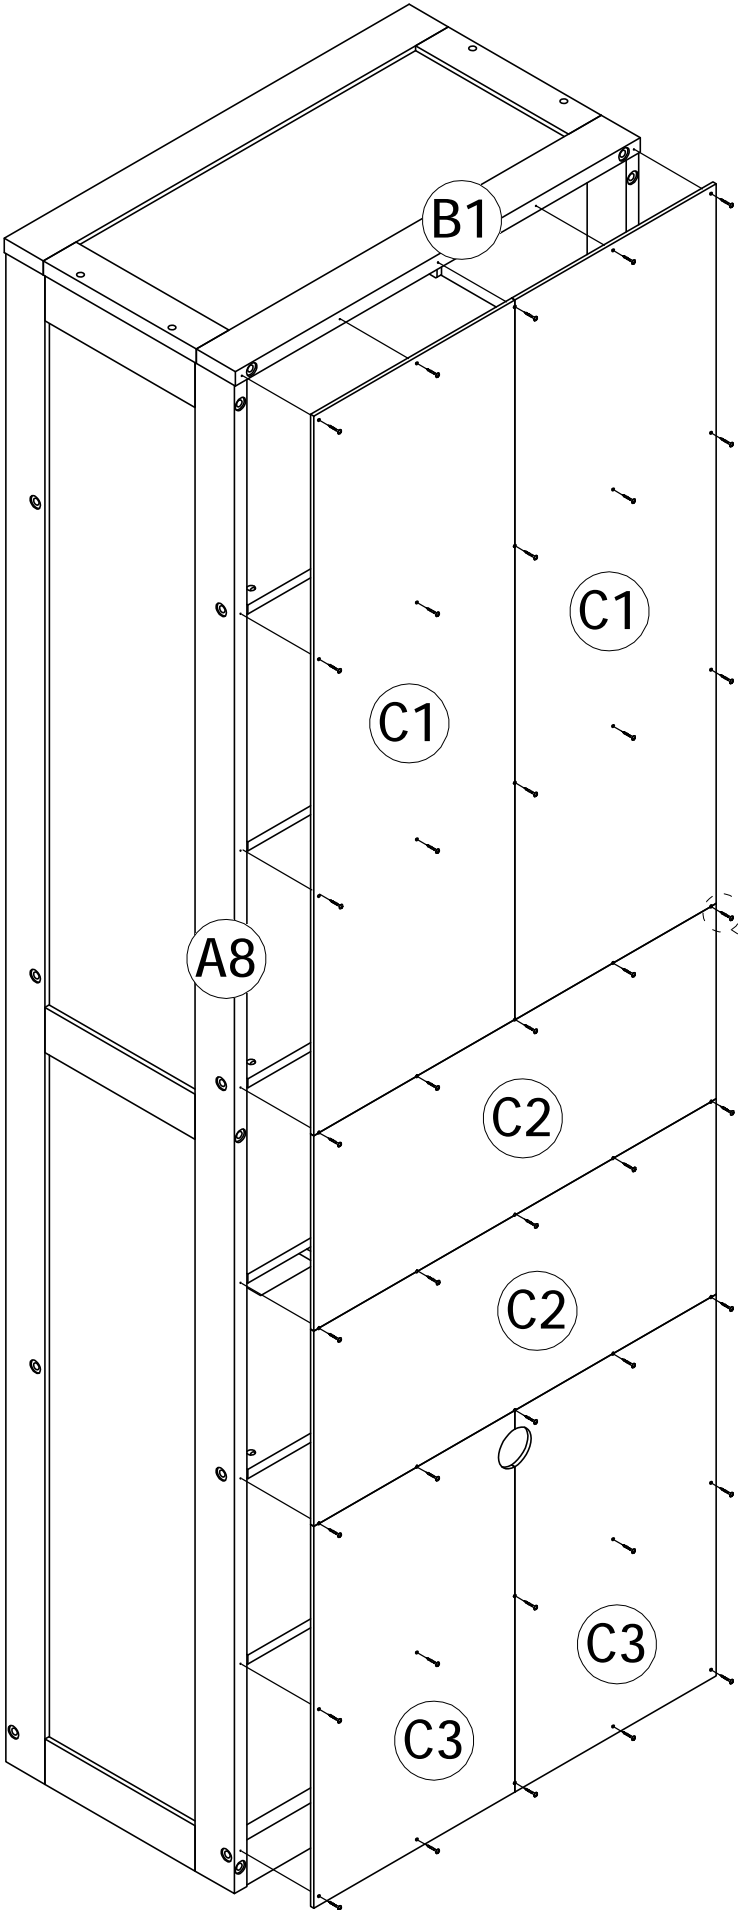

ASSEMBLY INSTRUCTION

SKU CODE: (WF311493)

ASSEMBLY INSTRUCTION

Part List & Hardware List (WF311493)

<p>A1</p>  <p>Woodbar-1pc</p>	<p>A2</p>  <p>Woodbar-1pc</p>	<p>A3</p>  <p>Woodbar-2pcs</p>
<p>A4</p>  <p>Panel-4pcs</p>	<p>A5</p>  <p>Woodbar-2pcs</p>	<p>A6</p>  <p>Woodbar-2pcs</p>
<p>A7</p>  <p>Woodbar-1pc</p>	<p>A8</p>  <p>Woodbar-1pc</p>	<p>A9</p>  <p>Woodbar-1pc</p>
<p>B1</p>  <p>Woodbar-1pc</p>	<p>B2</p>  <p>Woodbar-2pcs</p>	<p>B3</p>  <p>Panel-1pc</p>
<p>B4</p>  <p>Panel-1pc</p>	<p>B5</p>  <p>Panel-1pc</p>	<p>B6</p>  <p>Panel-1pc</p>
<p>B7</p>  <p>Panel-3pcs</p>	<p>B8</p>  <p>Woodbar-1pc</p>	<p>B9</p>  <p>Woodbar-1pc</p>

Part List & Hardware List (WF311493)

C1  Panel-2pcs	C2  Panel-2pcs	C3  Woodbar-2pcs
C4  Door frame-2pcs	C5  Door frame-2pcs	C6  Woodframe-1pc

Hardware List (WF311493)

<p>1</p>  <p>Ø1/4" x 100 mm Hex-Head bolts 12pcs</p>	<p>2</p>  <p>Ø1/4" x 12 mm Horizontal-Hole bolts 28pcs</p>	<p>3</p>  <p>Ø8 x 30 mm Wood dowel 4pcs</p>
<p>4</p>  <p>Ø1/4" x 60 mm Hex-Head bolts 16pcs</p>	<p>5</p>  <p>Screws 1/4" x80 4pcs</p>	<p>6</p>  <p>Screws 1/4" x40 4pcs</p>
<p>7</p>  <p>USB 1pc</p>	<p>8</p>  <p>M3 x 12 mm Wood Screws 2pcs</p>	<p>9</p>  <p>Ø5 x 20 mm Metal dowel 12pcs</p>
<p>10</p>  <p>M4 x 15 mm Wood Screws 52pcs</p>	<p>11</p>  <p>Handle - 4pcs</p>	<p>12</p>  <p>Bolt Ø1/6" x 20 mm 8pcs</p>
<p>13</p>  <p>M4 x 15 mm Wood Screws 32pcs</p>	<p>14</p>  <p>Allen Key 1pc</p>	<p>15</p>  <p>Magnet Door Catcher 6pcs</p>
<p>16</p>  <p>M4 x 35 mm Wood Screws 10pcs</p>	<p>17</p>  <p>Angle Metal - 4pcs</p>	

6

4pcs

STEP5: Following below illustration.

2

12pcs

4

12pcs

STEP6: Following below illustration.

7	
	1pc
8	
	2pcs
9	
	12pcs

STEP7: Following below illustration.

STEP8: Following below illustration.

10

40pcs

STEP9: Following below illustration.

11	
	4pcs
12	
	8pcs

STEP10: Following below illustration.