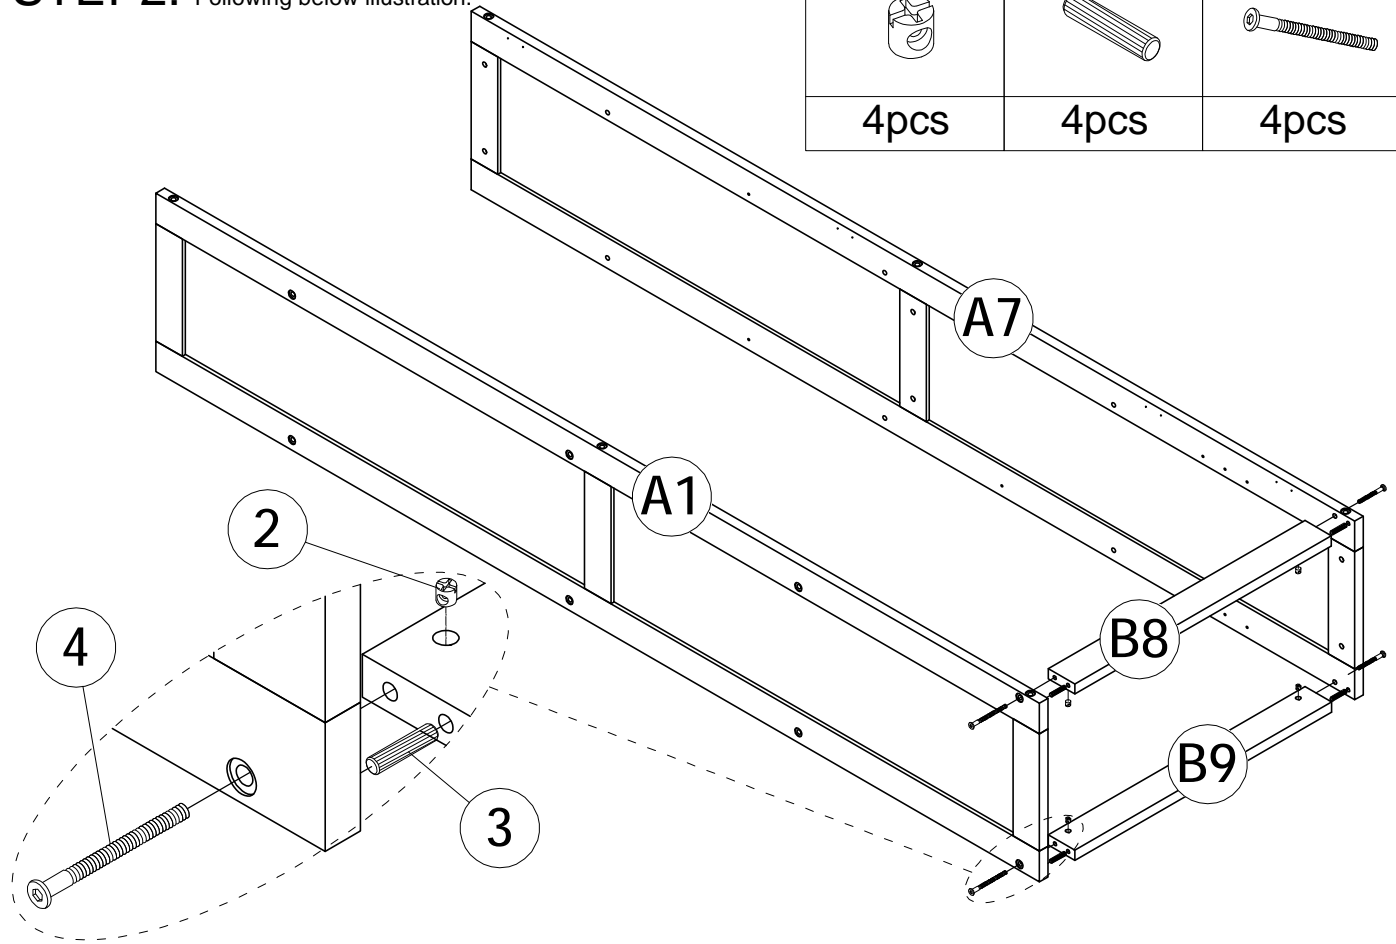

ASSEMBLY INSTRUCTION

SKU CODE: (WF311493)

ASSEMBLY INSTRUCTION

Part List & Hardware List (WF311493)

<p>A1</p>  <p>Woodbar-1pc</p>	<p>A2</p>  <p>Woodbar-1pc</p>	<p>A3</p>  <p>Woodbar-2pcs</p>
<p>A4</p>  <p>Panel-4pcs</p>	<p>A5</p>  <p>Woodbar-2pcs</p>	<p>A6</p>  <p>Woodbar-2pcs</p>
<p>A7</p>  <p>Woodbar-1pc</p>	<p>A8</p>  <p>Woodbar-1pc</p>	<p>A9</p>  <p>Woodbar-1pc</p>
<p>B1</p>  <p>Woodbar-1pc</p>	<p>B2</p>  <p>Woodbar-2pcs</p>	<p>B3</p>  <p>Panel-1pc</p>
<p>B4</p>  <p>Panel-1pc</p>	<p>B5</p>  <p>Panel-1pc</p>	<p>B6</p>  <p>Panel-1pc</p>
<p>B7</p>  <p>Panel-3pcs</p>	<p>B8</p>  <p>Woodbar-1pc</p>	<p>B9</p>  <p>Woodbar-1pc</p>

Part List & Hardware List (WF311493)

C1  Panel-2pcs	C2  Panel-2pcs	C3  Woodbar-2pcs
C4  Door frame-2pcs	C5  Door frame-2pcs	C6  Woodframe-1pc

Hardware List (WF311493)

<p>1</p>  <p>Ø1/4" x 100 mm Hex-Head bolts 12pcs</p>	<p>2</p>  <p>Ø1/4" x 12 mm Horizontal-Hole bolts 28pcs</p>	<p>3</p>  <p>Ø8 x 30 mm Wood dowel 4pcs</p>
<p>4</p>  <p>Ø1/4" x 60 mm Hex-Head bolts 16pcs</p>	<p>5</p>  <p>Screws 1/4" x80 4pcs</p>	<p>6</p>  <p>Screws 1/4" x40 4pcs</p>
<p>7</p>  <p>USB 1pc</p>	<p>8</p>  <p>M3 x 12 mm Wood Screws 2pcs</p>	<p>9</p>  <p>Ø5 x 20 mm Metal dowel 12pcs</p>
<p>10</p>  <p>M4 x 15 mm Wood Screws 52pcs</p>	<p>11</p>  <p>Handle - 4pcs</p>	<p>12</p>  <p>Bolt Ø1/6" x 20 mm 8pcs</p>
<p>13</p>  <p>M4 x 15 mm Wood Screws 32pcs</p>	<p>14</p>  <p>Allen Key 1pc</p>	<p>15</p>  <p>Magnet Door Catcher 6pcs</p>
<p>16</p>  <p>M4 x 35 mm Wood Screws 10pcs</p>	<p>17</p>  <p>Angle Metal - 4pcs</p>	

Assembly Tools Required (Not Included)

STEP1: Following below illustration.

1	2
	
12pcs	12pcs

STEP2: Following below illustration.

2		3		4	
4pcs		4pcs		4pcs	

STEP3: Following below illustration.

5	
4pcs	

STEP4: Following below illustration.

6

4pcs

STEP5: Following below illustration.

2

12pcs

4

12pcs

STEP6: Following below illustration.