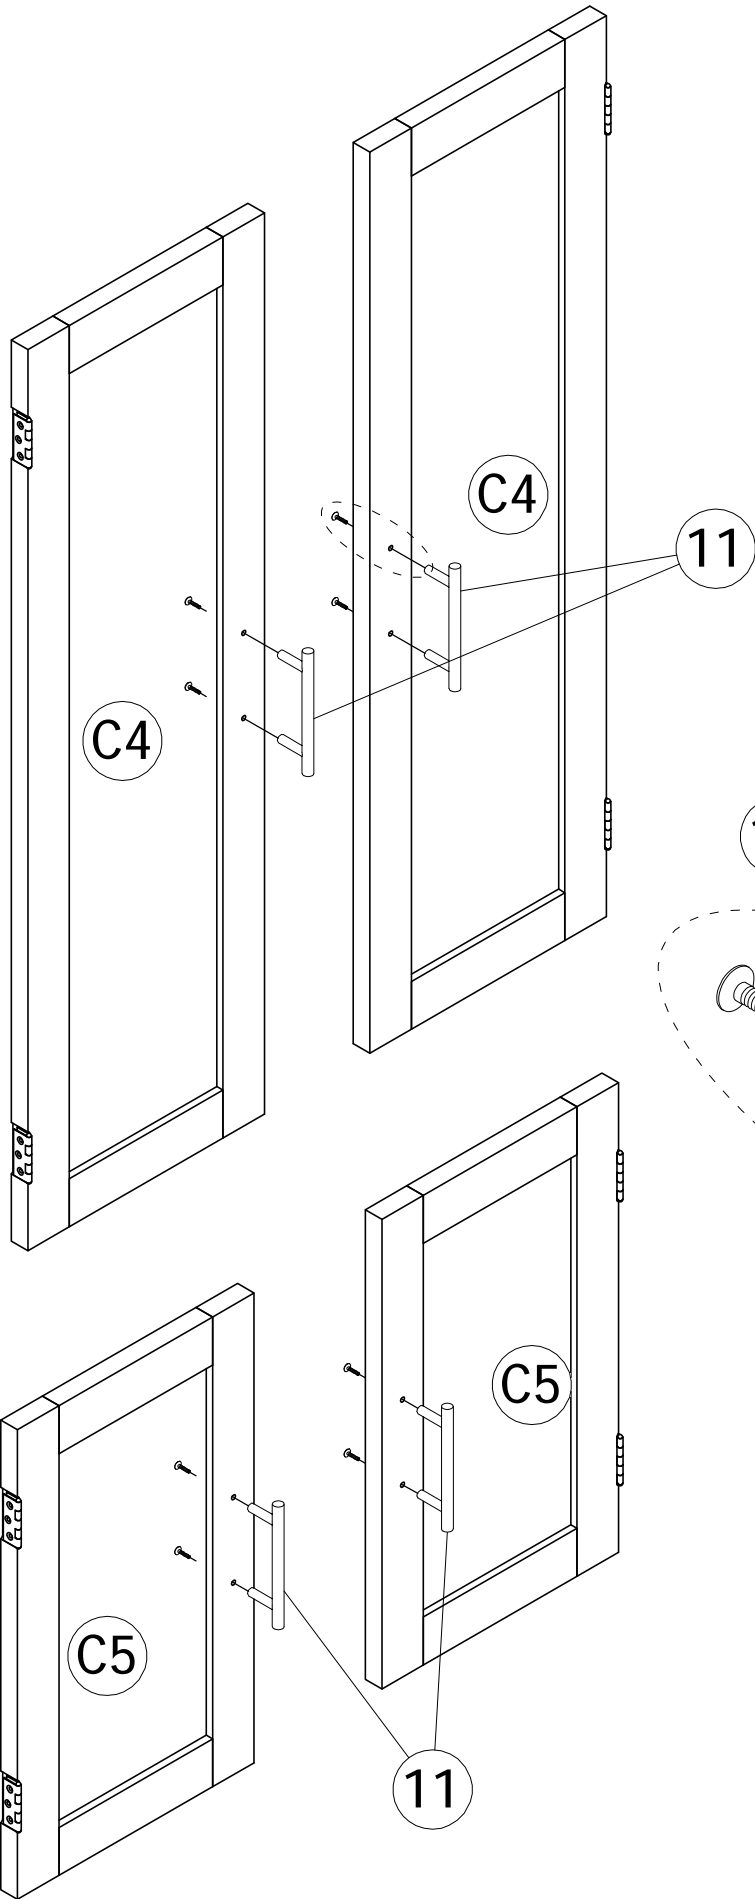

ASSEMBLY INSTRUCTION

SKU CODE: (WF311493)

ASSEMBLY INSTRUCTION

Part List & Hardware List (WF311493)

<p>A1</p>  <p>Woodbar-1pc</p>	<p>A2</p>  <p>Woodbar-1pc</p>	<p>A3</p>  <p>Woodbar-2pcs</p>
<p>A4</p>  <p>Panel-4pcs</p>	<p>A5</p>  <p>Woodbar-2pcs</p>	<p>A6</p>  <p>Woodbar-2pcs</p>
<p>A7</p>  <p>Woodbar-1pc</p>	<p>A8</p>  <p>Woodbar-1pc</p>	<p>A9</p>  <p>Woodbar-1pc</p>
<p>B1</p>  <p>Woodbar-1pc</p>	<p>B2</p>  <p>Woodbar-2pcs</p>	<p>B3</p>  <p>Panel-1pc</p>
<p>B4</p>  <p>Panel-1pc</p>	<p>B5</p>  <p>Panel-1pc</p>	<p>B6</p>  <p>Panel-1pc</p>
<p>B7</p>  <p>Panel-3pcs</p>	<p>B8</p>  <p>Woodbar-1pc</p>	<p>B9</p>  <p>Woodbar-1pc</p>

Part List & Hardware List (WF311493)

C1  Panel-2pcs	C2  Panel-2pcs	C3  Woodbar-2pcs
C4  Door frame-2pcs	C5  Door frame-2pcs	C6  Woodframe-1pc

Hardware List (WF311493)

<p>1</p>  <p>Ø1/4" x 100 mm Hex-Head bolts 12pcs</p>	<p>2</p>  <p>Ø1/4" x 12 mm Horizontal-Hole bolts 28pcs</p>	<p>3</p>  <p>Ø8 x 30 mm Wood dowel 4pcs</p>
<p>4</p>  <p>Ø1/4" x 60 mm Hex-Head bolts 16pcs</p>	<p>5</p>  <p>Screws 1/4" x80 4pcs</p>	<p>6</p>  <p>Screws 1/4" x40 4pcs</p>
<p>7</p>  <p>USB 1pc</p>	<p>8</p>  <p>M3 x 12 mm Wood Screws 2pcs</p>	<p>9</p>  <p>Ø5 x 20 mm Metal dowel 12pcs</p>
<p>10</p>  <p>M4 x 15 mm Wood Screws 52pcs</p>	<p>11</p>  <p>Handle - 4pcs</p>	<p>12</p>  <p>Bolt Ø1/6" x 20 mm 8pcs</p>
<p>13</p>  <p>M4 x 15 mm Wood Screws 32pcs</p>	<p>14</p>  <p>Allen Key 1pc</p>	<p>15</p>  <p>Magnet Door Catcher 6pcs</p>
<p>16</p>  <p>M4 x 35 mm Wood Screws 10pcs</p>	<p>17</p>  <p>Angle Metal - 4pcs</p>	

6

4pcs

STEP5: Following below illustration.

2

12pcs

4

12pcs

STEP6: Following below illustration.

7	
	1pc
8	
	2pcs
9	
	12pcs

STEP7: Following below illustration.

STEP8: Following below illustration.

10

40pcs

STEP9: Following below illustration.

11	
	4pcs
12	
	8pcs

STEP10: Following below illustration.