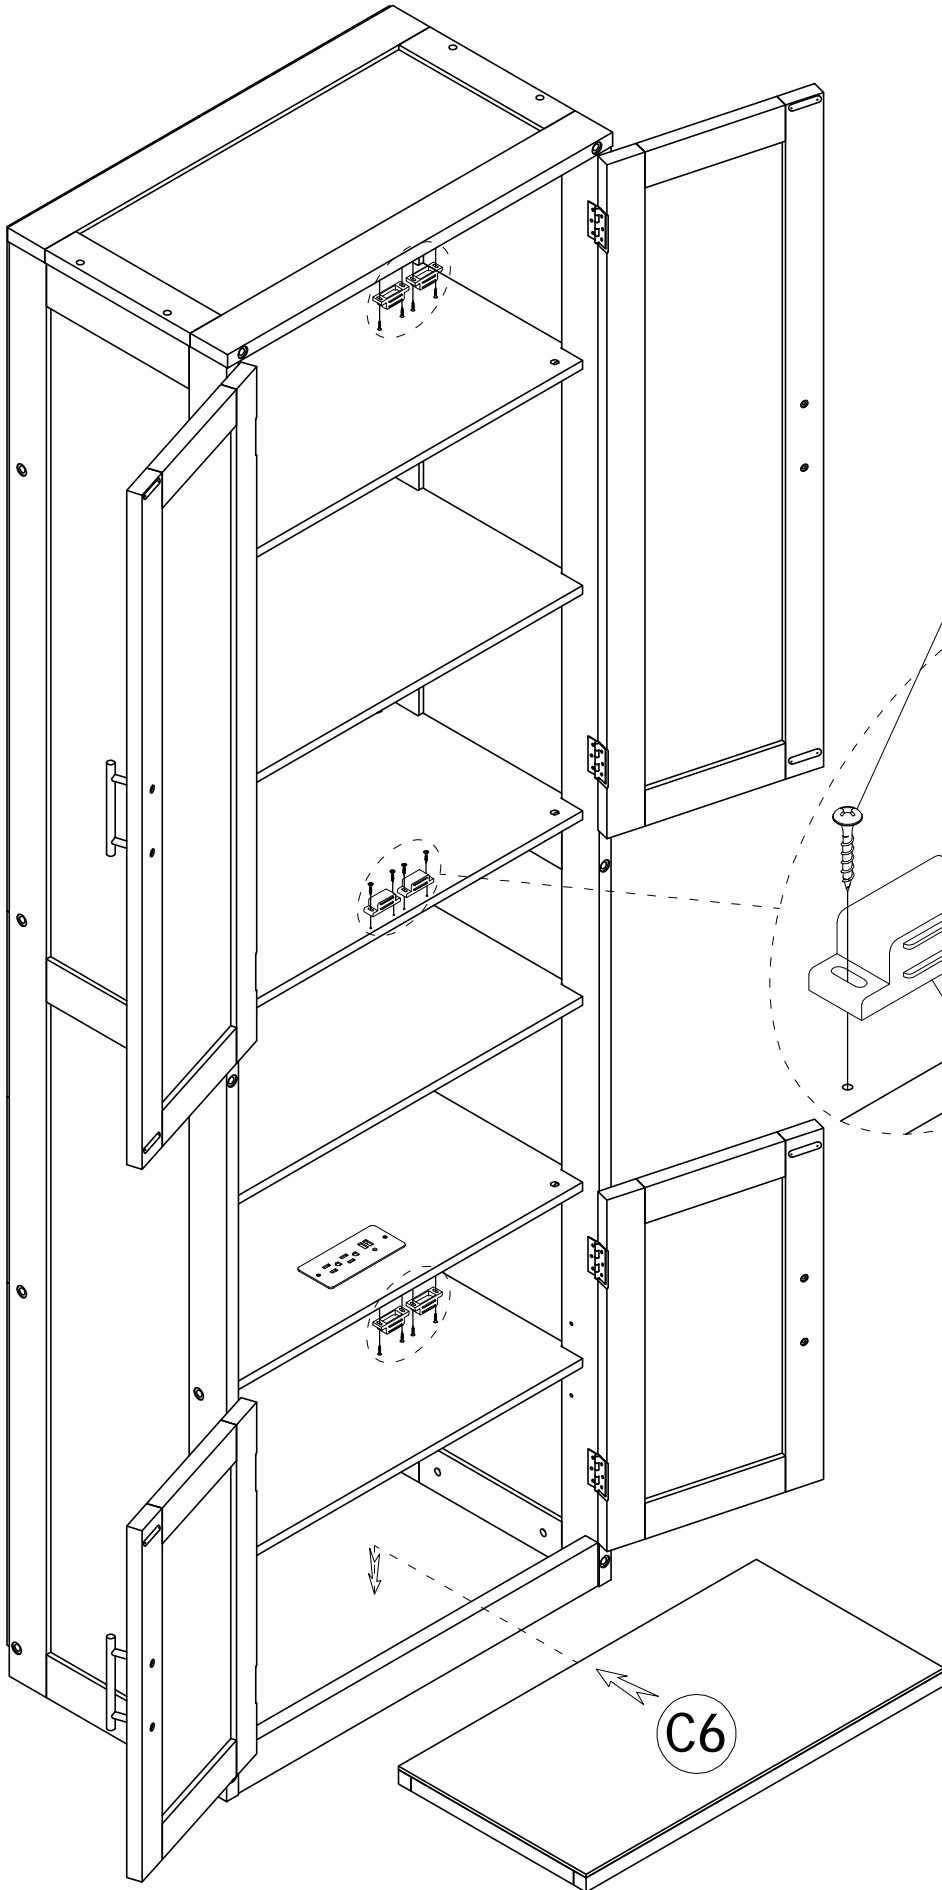

ASSEMBLY INSTRUCTION

SKU CODE: (WF311493)

ASSEMBLY INSTRUCTION

Part List & Hardware List (WF311493)

<p>A1</p>  <p>Woodbar-1pc</p>	<p>A2</p>  <p>Woodbar-1pc</p>	<p>A3</p>  <p>Woodbar-2pcs</p>
<p>A4</p>  <p>Panel-4pcs</p>	<p>A5</p>  <p>Woodbar-2pcs</p>	<p>A6</p>  <p>Woodbar-2pcs</p>
<p>A7</p>  <p>Woodbar-1pc</p>	<p>A8</p>  <p>Woodbar-1pc</p>	<p>A9</p>  <p>Woodbar-1pc</p>
<p>B1</p>  <p>Woodbar-1pc</p>	<p>B2</p>  <p>Woodbar-2pcs</p>	<p>B3</p>  <p>Panel-1pc</p>
<p>B4</p>  <p>Panel-1pc</p>	<p>B5</p>  <p>Panel-1pc</p>	<p>B6</p>  <p>Panel-1pc</p>
<p>B7</p>  <p>Panel-3pcs</p>	<p>B8</p>  <p>Woodbar-1pc</p>	<p>B9</p>  <p>Woodbar-1pc</p>

Part List & Hardware List (WF311493)

C1  Panel-2pcs	C2  Panel-2pcs	C3  Woodbar-2pcs
C4  Door frame-2pcs	C5  Door frame-2pcs	C6  Woodframe-1pc

Hardware List (WF311493)

<p>1</p>  <p>Ø1/4" x 100 mm Hex-Head bolts 12pcs</p>	<p>2</p>  <p>Ø1/4" x 12 mm Horizontal-Hole bolts 28pcs</p>	<p>3</p>  <p>Ø8 x 30 mm Wood dowel 4pcs</p>
<p>4</p>  <p>Ø1/4" x 60 mm Hex-Head bolts 16pcs</p>	<p>5</p>  <p>Screws 1/4" x80 4pcs</p>	<p>6</p>  <p>Screws 1/4" x40 4pcs</p>
<p>7</p>  <p>USB 1pc</p>	<p>8</p>  <p>M3 x 12 mm Wood Screws 2pcs</p>	<p>9</p>  <p>Ø5 x 20 mm Metal dowel 12pcs</p>
<p>10</p>  <p>M4 x 15 mm Wood Screws 52pcs</p>	<p>11</p>  <p>Handle - 4pcs</p>	<p>12</p>  <p>Bolt Ø1/6" x 20 mm 8pcs</p>
<p>13</p>  <p>M4 x 15 mm Wood Screws 32pcs</p>	<p>14</p>  <p>Allen Key 1pc</p>	<p>15</p>  <p>Magnet Door Catcher 6pcs</p>
<p>16</p>  <p>M4 x 35 mm Wood Screws 10pcs</p>	<p>17</p>  <p>Angle Metal - 4pcs</p>	

7	
	1pc
8	
	2pcs
9	
	12pcs

STEP7: Following below illustration.

STEP8: Following below illustration.

10

40pcs

STEP9: Following below illustration.

11	
	4pcs
12	
	8pcs

STEP10: Following below illustration.

13

24pcs

STEP11: Following below illustration.

10

12pcs

15

6pcs

10