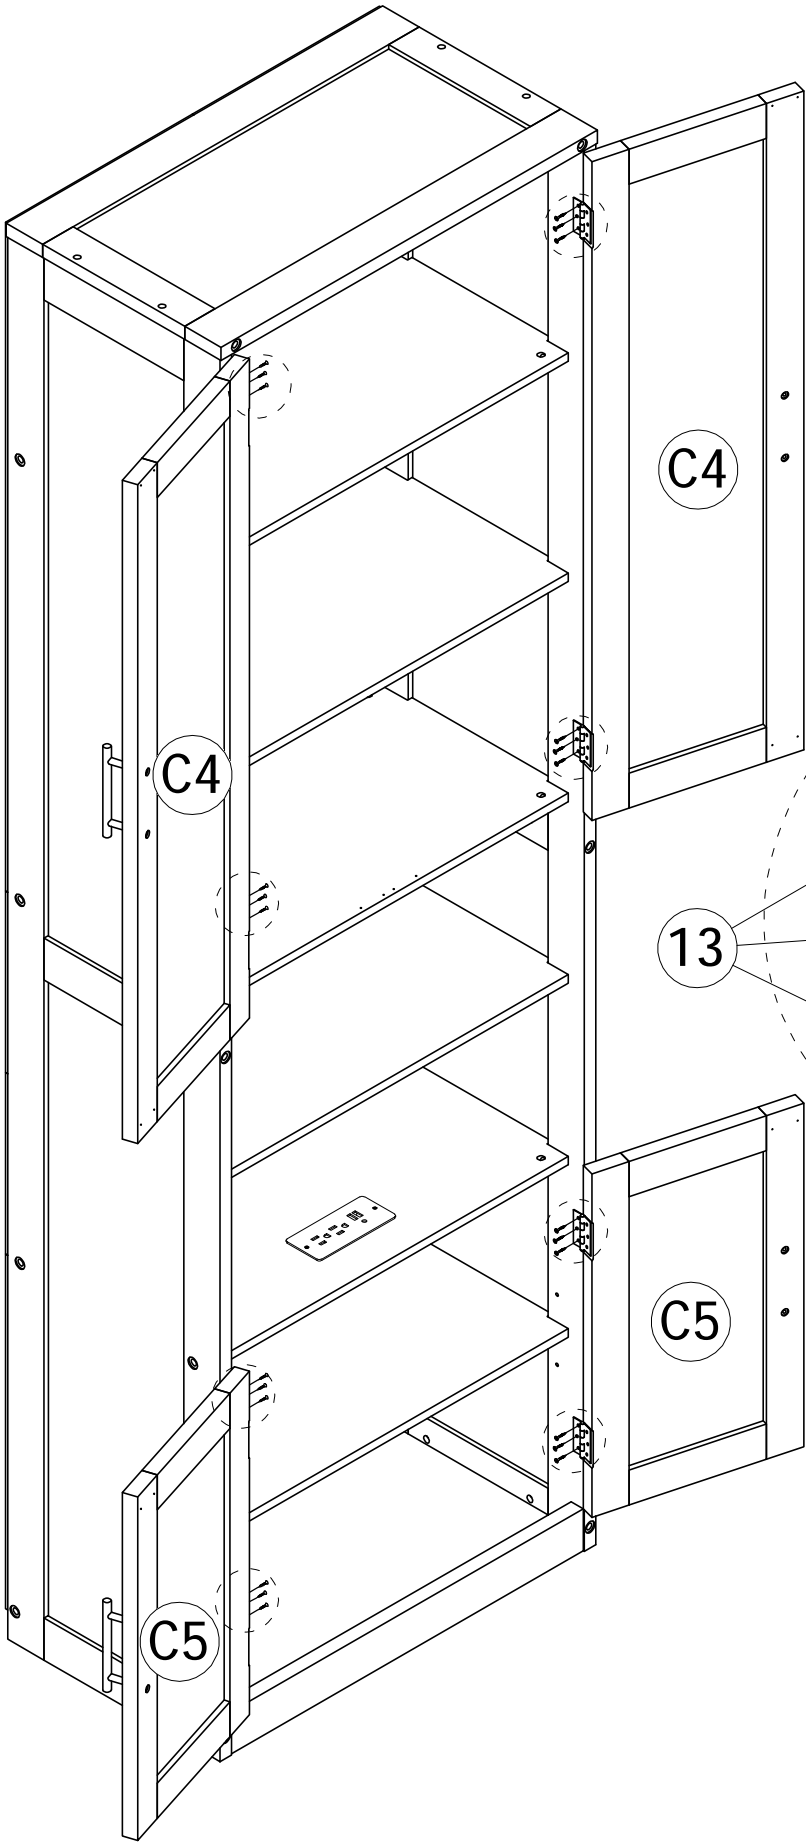

STEP10: Following below illustration.

13

24pcs