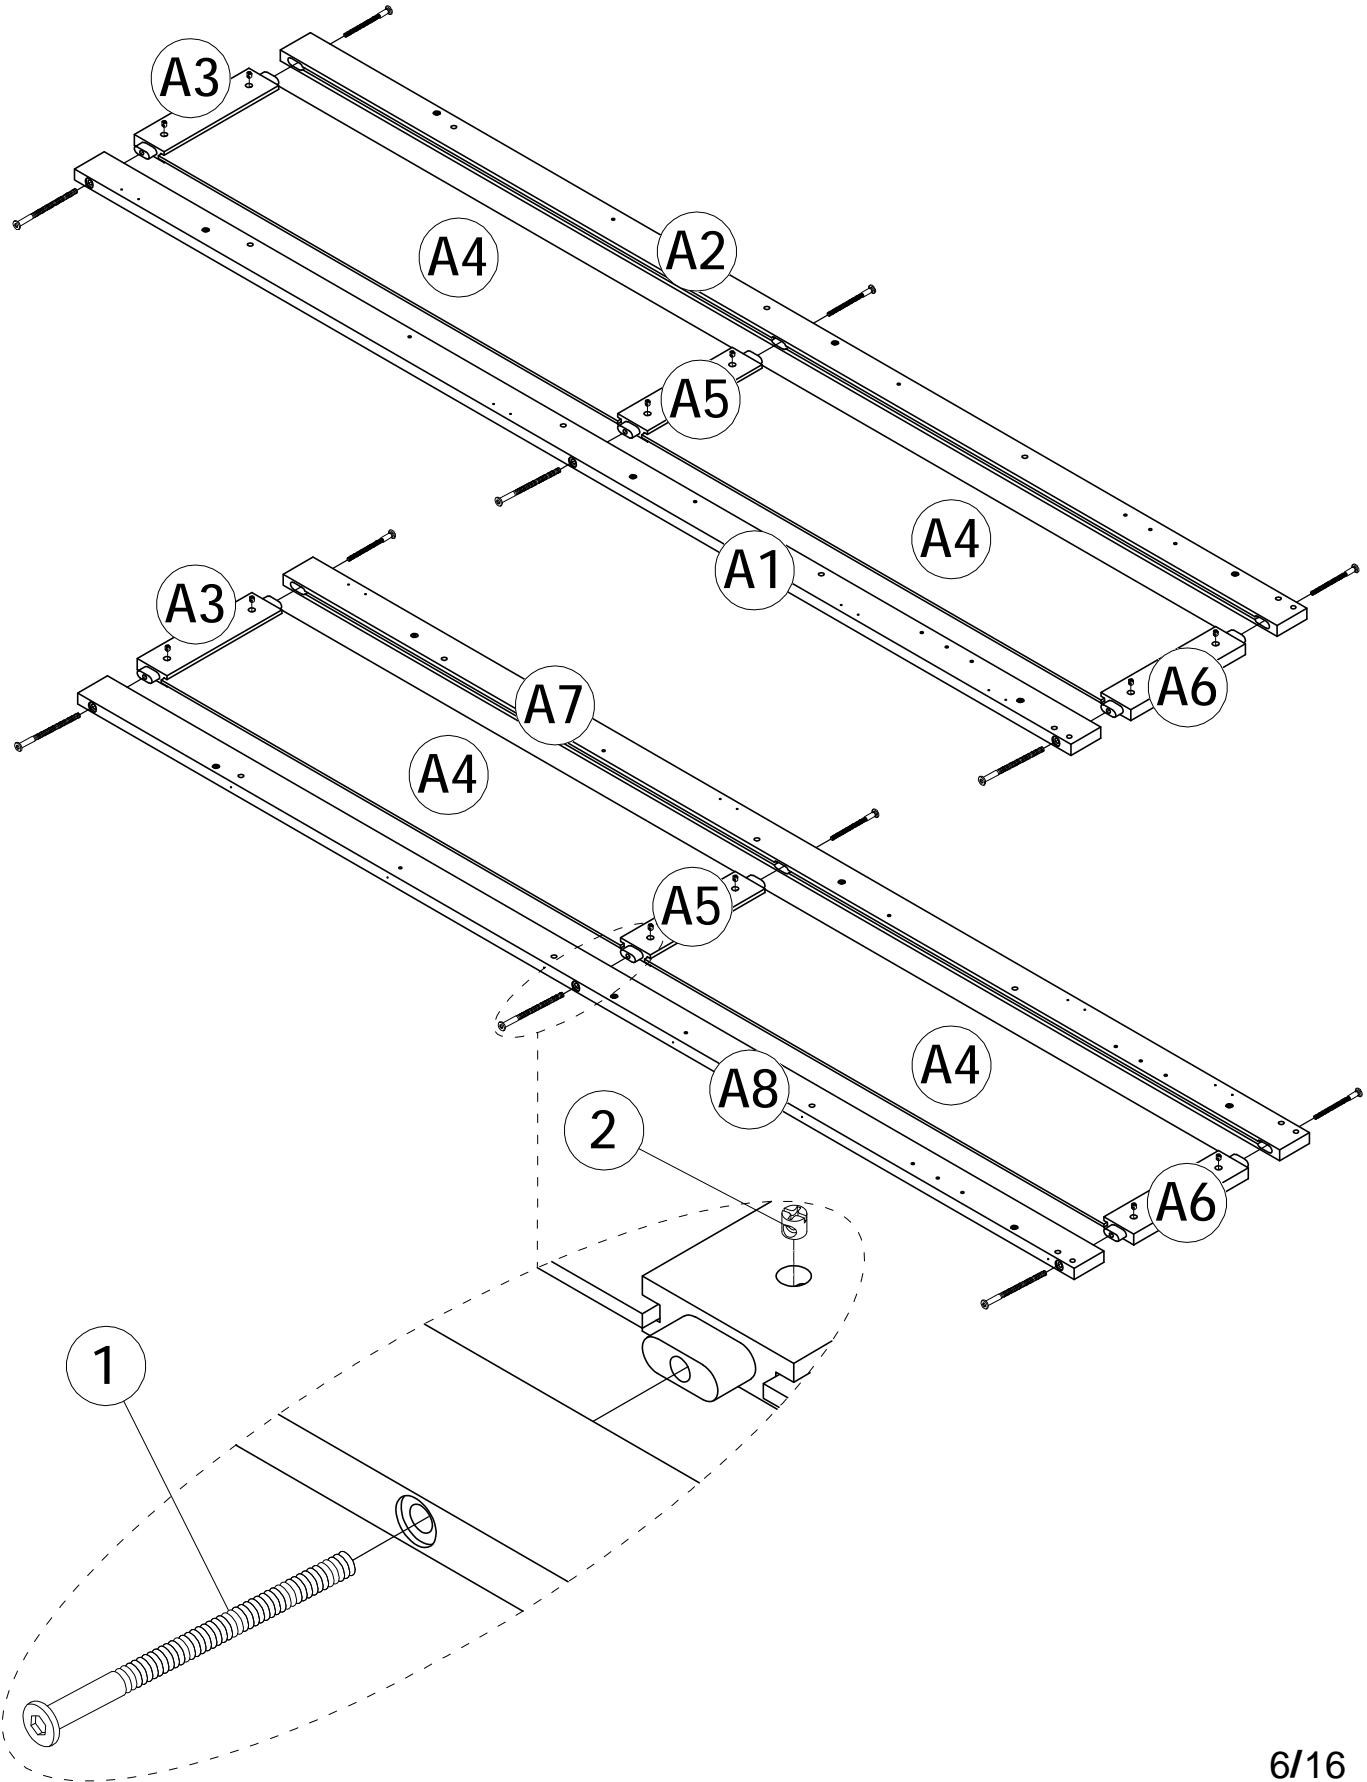

STEP1: Following below illustration.

1	2
12pcs	12pcs