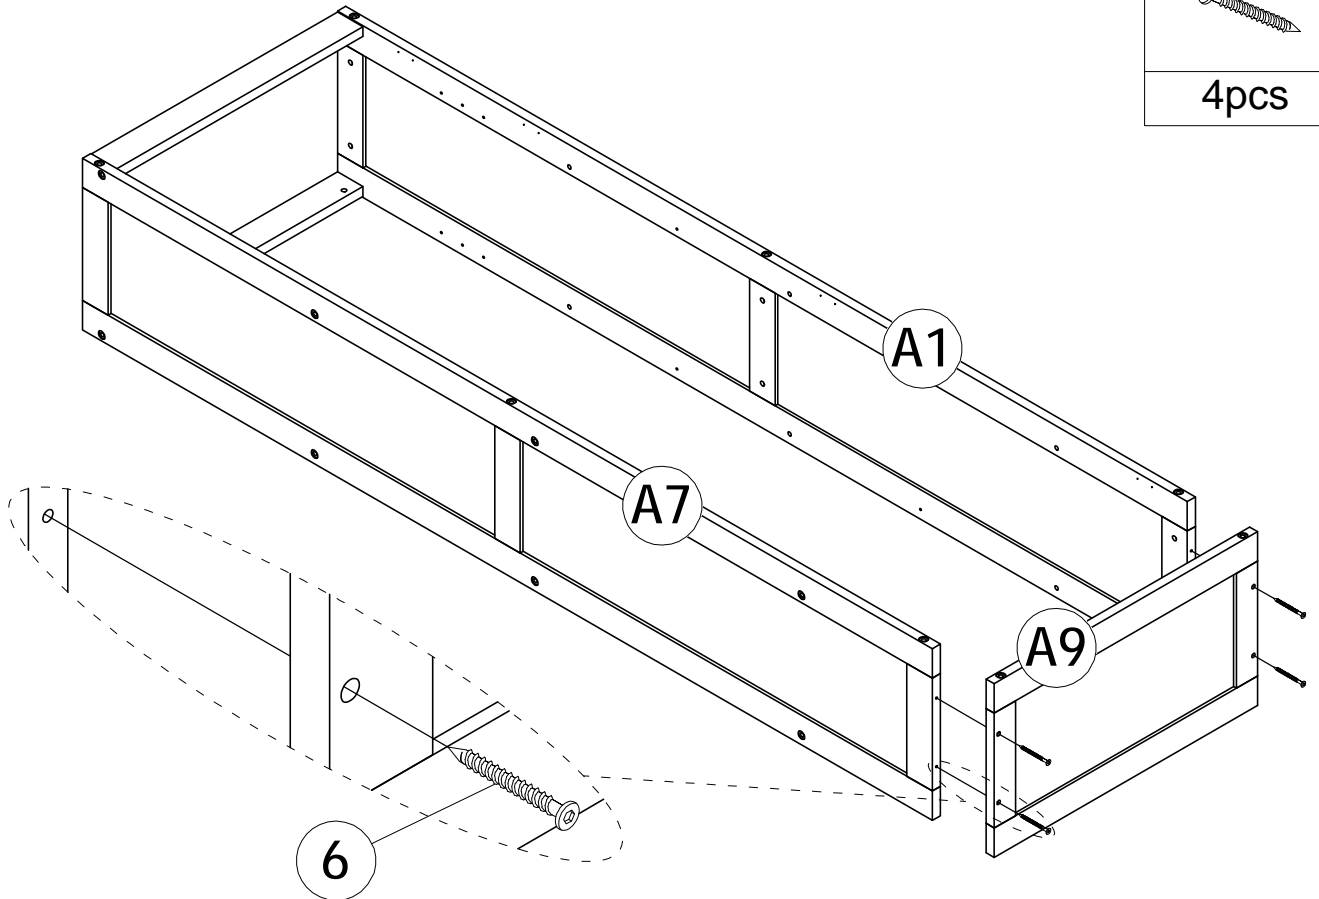

ASSEMBLY INSTRUCTION

SKU CODE: (WF311493)

ASSEMBLY INSTRUCTION

Part List & Hardware List (WF311493)

<p>A1</p>  <p>Woodbar-1pc</p>	<p>A2</p>  <p>Woodbar-1pc</p>	<p>A3</p>  <p>Woodbar-2pcs</p>
<p>A4</p>  <p>Panel-4pcs</p>	<p>A5</p>  <p>Woodbar-2pcs</p>	<p>A6</p>  <p>Woodbar-2pcs</p>
<p>A7</p>  <p>Woodbar-1pc</p>	<p>A8</p>  <p>Woodbar-1pc</p>	<p>A9</p>  <p>Woodbar-1pc</p>
<p>B1</p>  <p>Woodbar-1pc</p>	<p>B2</p>  <p>Woodbar-2pcs</p>	<p>B3</p>  <p>Panel-1pc</p>
<p>B4</p>  <p>Panel-1pc</p>	<p>B5</p>  <p>Panel-1pc</p>	<p>B6</p>  <p>Panel-1pc</p>
<p>B7</p>  <p>Panel-3pcs</p>	<p>B8</p>  <p>Woodbar-1pc</p>	<p>B9</p>  <p>Woodbar-1pc</p>

Part List & Hardware List (WF311493)

C1  Panel-2pcs	C2  Panel-2pcs	C3  Woodbar-2pcs
C4  Door frame-2pcs	C5  Door frame-2pcs	C6  Woodframe-1pc

Hardware List (WF311493)

<p>1</p>  <p>Ø1/4" x 100 mm Hex-Head bolts 12pcs</p>	<p>2</p>  <p>Ø1/4" x 12 mm Horizontal-Hole bolts 28pcs</p>	<p>3</p>  <p>Ø8 x 30 mm Wood dowel 4pcs</p>
<p>4</p>  <p>Ø1/4" x 60 mm Hex-Head bolts 16pcs</p>	<p>5</p>  <p>Screws 1/4" x80 4pcs</p>	<p>6</p>  <p>Screws 1/4" x40 4pcs</p>
<p>7</p>  <p>USB 1pc</p>	<p>8</p>  <p>M3 x 12 mm Wood Screws 2pcs</p>	<p>9</p>  <p>Ø5 x 20 mm Metal dowel 12pcs</p>
<p>10</p>  <p>M4 x 15 mm Wood Screws 52pcs</p>	<p>11</p>  <p>Handle - 4pcs</p>	<p>12</p>  <p>Bolt Ø1/6" x 20 mm 8pcs</p>
<p>13</p>  <p>M4 x 15 mm Wood Screws 32pcs</p>	<p>14</p>  <p>Allen Key 1pc</p>	<p>15</p>  <p>Magnet Door Catcher 6pcs</p>
<p>16</p>  <p>M4 x 35 mm Wood Screws 10pcs</p>	<p>17</p>  <p>Angle Metal - 4pcs</p>	

6

4pcs

STEP5: Following below illustration.

2

12pcs

4

12pcs

STEP6: Following below illustration.