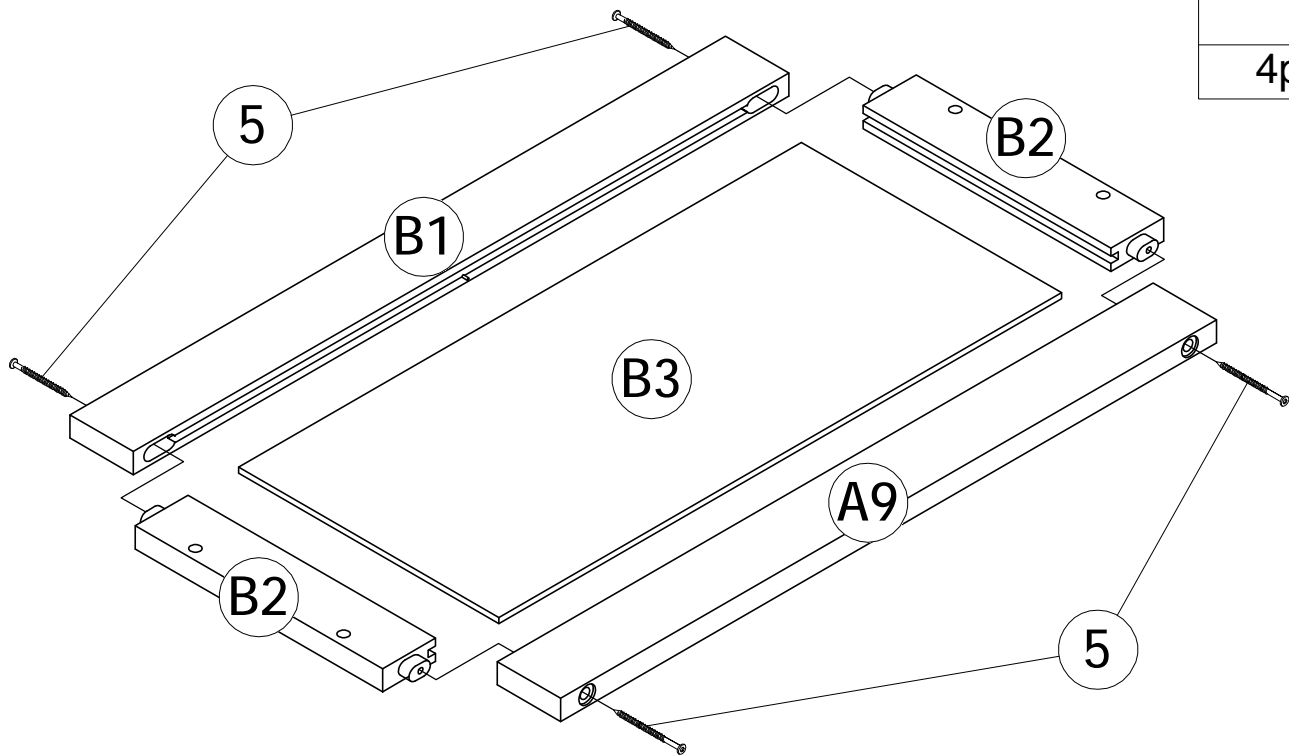

ASSEMBLY INSTRUCTION

SKU CODE: (WF311493)

ASSEMBLY INSTRUCTION

Part List & Hardware List (WF311493)

<p>A1</p>  <p>Woodbar-1pc</p>	<p>A2</p>  <p>Woodbar-1pc</p>	<p>A3</p>  <p>Woodbar-2pcs</p>
<p>A4</p>  <p>Panel-4pcs</p>	<p>A5</p>  <p>Woodbar-2pcs</p>	<p>A6</p>  <p>Woodbar-2pcs</p>
<p>A7</p>  <p>Woodbar-1pc</p>	<p>A8</p>  <p>Woodbar-1pc</p>	<p>A9</p>  <p>Woodbar-1pc</p>
<p>B1</p>  <p>Woodbar-1pc</p>	<p>B2</p>  <p>Woodbar-2pcs</p>	<p>B3</p>  <p>Panel-1pc</p>
<p>B4</p>  <p>Panel-1pc</p>	<p>B5</p>  <p>Panel-1pc</p>	<p>B6</p>  <p>Panel-1pc</p>
<p>B7</p>  <p>Panel-3pcs</p>	<p>B8</p>  <p>Woodbar-1pc</p>	<p>B9</p>  <p>Woodbar-1pc</p>

Part List & Hardware List (WF311493)

C1  Panel-2pcs	C2  Panel-2pcs	C3  Woodbar-2pcs
C4  Door frame-2pcs	C5  Door frame-2pcs	C6  Woodframe-1pc

Hardware List (WF311493)

<p>1</p>  <p>Ø1/4" x 100 mm Hex-Head bolts 12pcs</p>	<p>2</p>  <p>Ø1/4" x 12 mm Horizontal-Hole bolts 28pcs</p>	<p>3</p>  <p>Ø8 x 30 mm Wood dowel 4pcs</p>
<p>4</p>  <p>Ø1/4" x 60 mm Hex-Head bolts 16pcs</p>	<p>5</p>  <p>Screws 1/4" x80 4pcs</p>	<p>6</p>  <p>Screws 1/4" x40 4pcs</p>
<p>7</p>  <p>USB 1pc</p>	<p>8</p>  <p>M3 x 12 mm Wood Screws 2pcs</p>	<p>9</p>  <p>Ø5 x 20 mm Metal dowel 12pcs</p>
<p>10</p>  <p>M4 x 15 mm Wood Screws 52pcs</p>	<p>11</p>  <p>Handle - 4pcs</p>	<p>12</p>  <p>Bolt Ø1/6" x 20 mm 8pcs</p>
<p>13</p>  <p>M4 x 15 mm Wood Screws 32pcs</p>	<p>14</p>  <p>Allen Key 1pc</p>	<p>15</p>  <p>Magnet Door Catcher 6pcs</p>
<p>16</p>  <p>M4 x 35 mm Wood Screws 10pcs</p>	<p>17</p>  <p>Angle Metal - 4pcs</p>	

Assembly Tools Required (Not Included)

STEP1: Following below illustration.

1	2
	
12pcs	12pcs

STEP2: Following below illustration.

2		3		4	
4pcs		4pcs		4pcs	

STEP3: Following below illustration.

5	
4pcs	

STEP4: Following below illustration.

6

4pcs

STEP5: Following below illustration.

2

12pcs

4

12pcs

STEP6: Following below illustration.