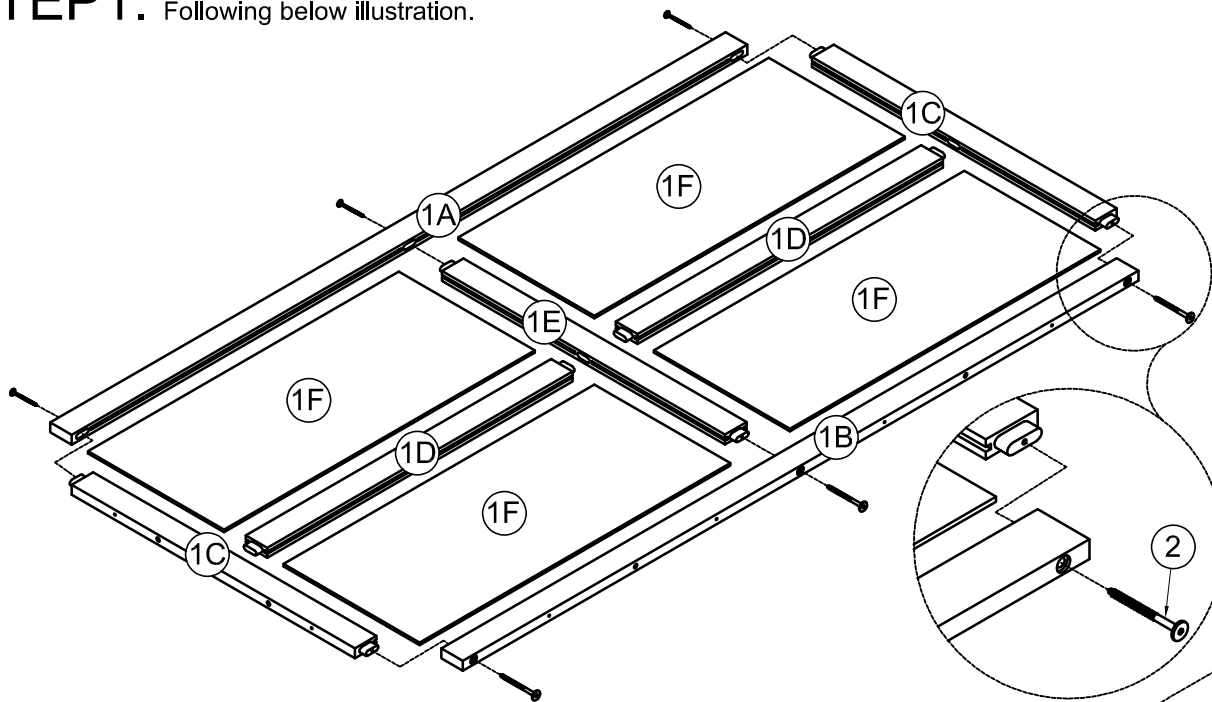

WoodBar-2pcs

7C

WoodBar-2pcs

Hardware List (Box 1-WF306138)

<p>1</p>  <p>Screws 1/4" x40 14pcs</p>	<p>2</p>  <p>Screws 1/4" x60 34pcs</p>	<p>3</p>  <p>Ø8 x 30 mm Wood dowel 12pcs</p>
<p>4</p>  <p>Wheels 4pcs</p>	<p>5</p>  <p>Hinge 8pcs</p>	<p>6</p>  <p>Hinge 6pcs</p>
<p>7</p>  <p>Allen Key 1pc</p>	<p>8</p>  <p>Padlock 2pcs</p>	<p>9</p>  <p>M4 x 15 mm Wood Screws 7pcs</p>
<p>10</p>  <p>M4 x 25 mm Wood Screws 2pcs</p>	<p>11</p>  <p>Handle Wood 9pcs</p>	<p>12</p>  <p>Bracket 14 pcs</p>
<p>13</p>  <p>Metal chicken leg 2pcs</p>	<p>14</p>  <p>Metal chicken leg 2pcs</p>	<p>15</p>  <p>M3 x 15 mm Wood Screws 26pcs</p>
<p>16</p>  <p>USB-1pc</p>	<p>17</p>  <p>M3.5 x 15 mm Wood Screws 126pcs</p>	<p>18</p>  <p>M4 x 30 mm Wood Screws 14pcs</p>
<p>19</p>  <p>Screws 1/4" x70 8pcs</p>	 <p>Assembly Tools Required (Not Included)</p>	

STEP1: Following below illustration.

2

6(pcs)

STEP2: Following below illustration.

2

6(pcs)

STEP3: Following below illustration.

STEP4: Following below illustration.