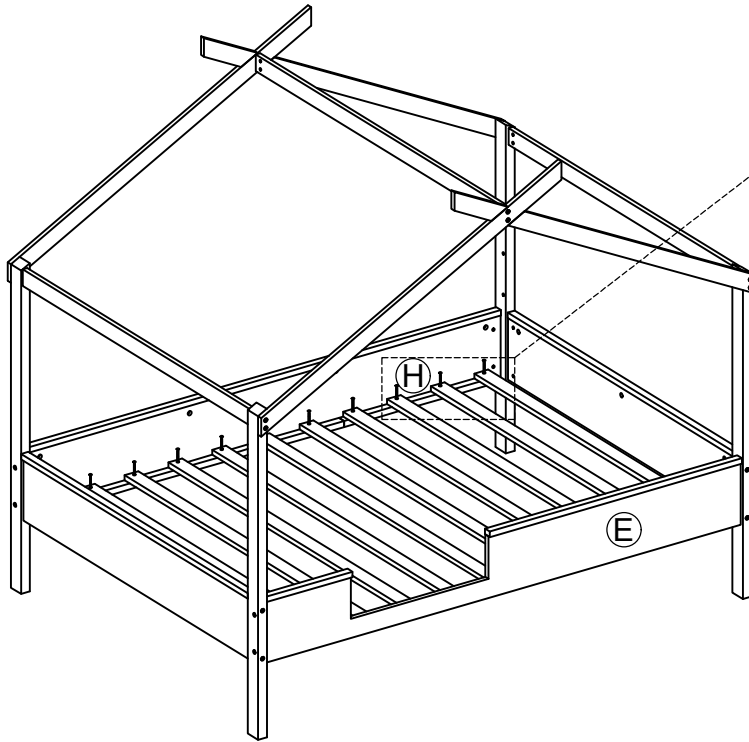

Step 10:

14

Q.ty: 22pcs

Step 11:

14

Q.ty: 7pcs