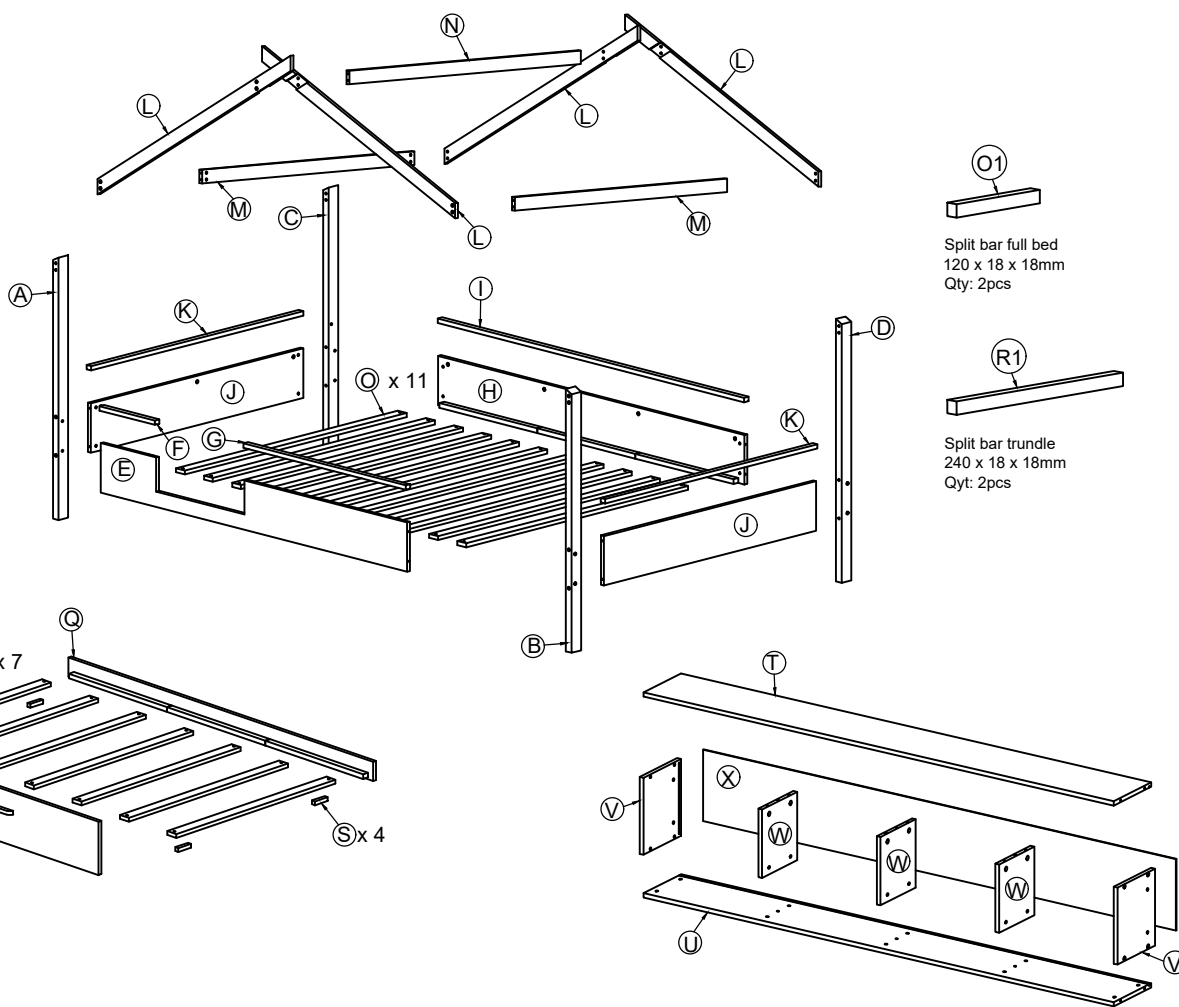

ASSEMBLY INTRUCTION

WF305227/WF305228

PARK LIST

WF305227

(E)	Front side rail	01	(Q)	Back trundle bed	01
(H)	Back side rail	01	(T)	Top panel	01
(I)	Upper back right bar	01	(U)	Bottom panel	01
(P)	Front trundle bed	01	(X)	Back panel	01

WF305228

(A)	Front left leg	01	(M)	Side support roof	02
(B)	Front right leg	01	(N)	Mid support roof	01
(C)	Back left leg	01	(O)	Slat full bed	11
(D)	Back right leg	01	(O)	Split bar full bed	02
(F)	Upper front left bar	01	(R)	Slat trundle bed	07
(G)	Upper front right bar	01	(R)	Split bar trundle bed	02
(J)	Side rails	02	(V)	Side panel	02
(K)	Upper side bar	02	(W)	Mid panel	03
(L)	Roof bar	04			