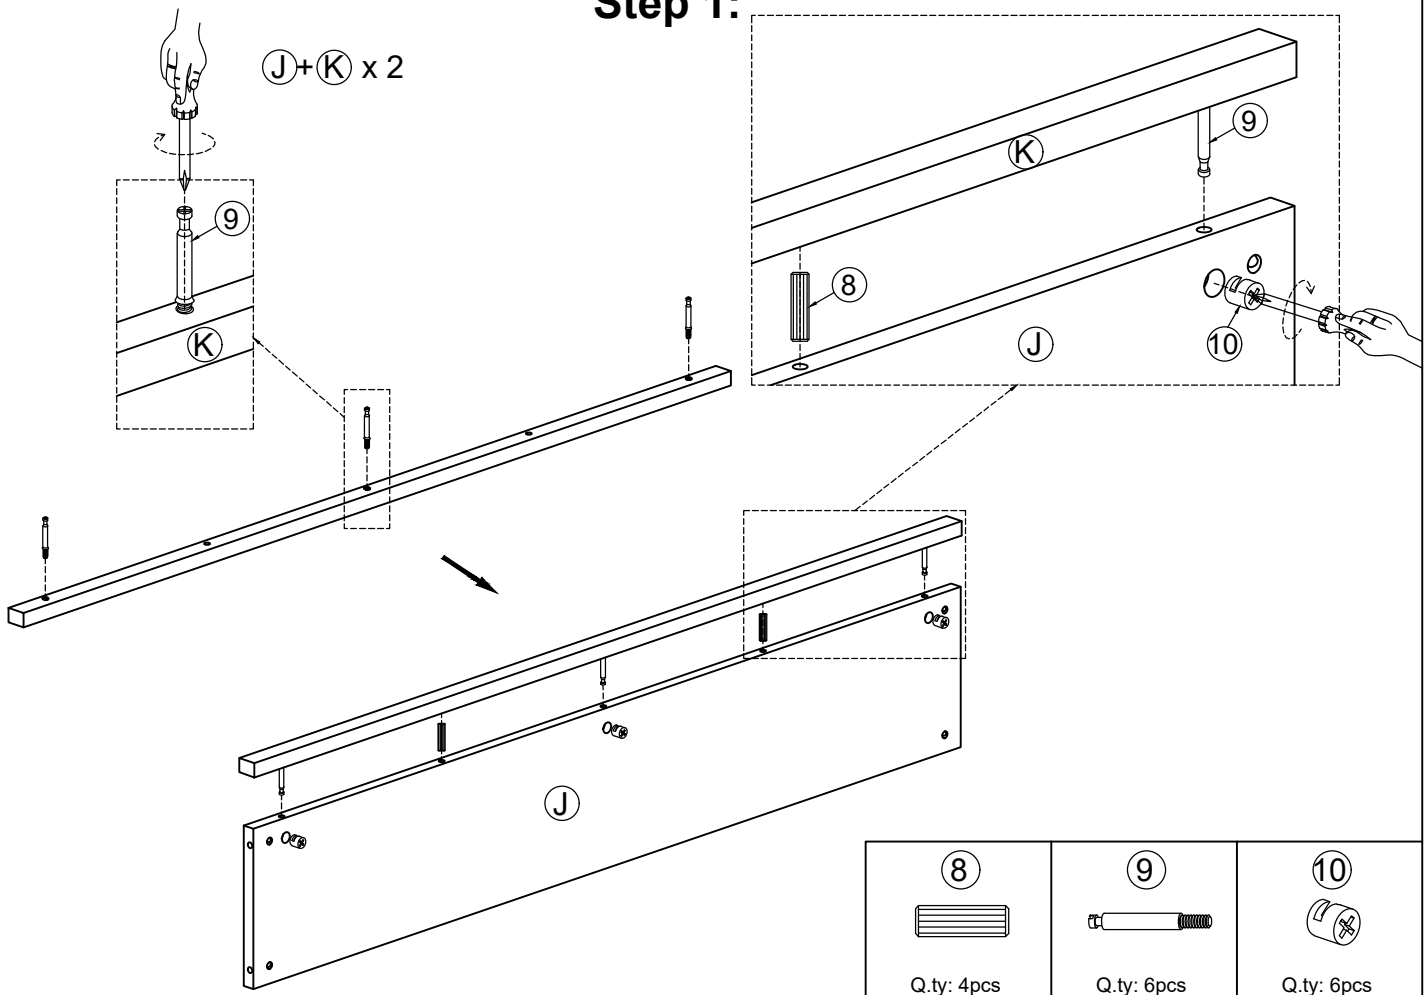

PARK LIST

WF305227

(E)	Front side rail	01	(Q)	Back trundle bed	01
(H)	Back side rail	01	(T)	Top panel	01
(I)	Upper back right bar	01	(U)	Bottom panel	01
(P)	Front trundle bed	01	(X)	Back panel	01

WF305228

(A)	Front left leg	01	(M)	Side support roof	02
(B)	Front right leg	01	(N)	Mid support roof	01
(C)	Back left leg	01	(O)	Slat full bed	11
(D)	Back right leg	01	(O)	Split bar full bed	02
(F)	Upper front left bar	01	(R)	Slat trundle bed	07
(G)	Upper front right bar	01	(R)	Split bar trundle bed	02
(J)	Side rails	02	(V)	Side panel	02
(K)	Upper side bar	02	(W)	Mid panel	03
(L)	Roof bar	04			

HARDWARE LIST

① M6 x 110mm Q.ty: 8pcs	⑨ M6 x 35mm Q.ty: 21pcs
② M6 x 90mm Q.ty: 8pcs	⑩ M6 x 110mm Q.ty: 21pcs
③ M6 x 70mm Q.ty: 8pcs	① Wood handle Q.ty: 2pcs
④ M6 x 45mm Q.ty: 18pcs	⑫ 5/32 x 30mm Q.ty: 4pcs
⑤ Ø12 - Ø8 Q.ty: 4pcs	Wheel connective bar ⑬ Sliding Wheel Q.ty: 4pcs
⑥ Ø16 - Ø8 Q.ty: 4pcs	⑭ Ø4 x 25mm Q.ty: 44pcs
⑦ Ø10 x 13mm Q.ty: 42pcs	⑮ Ø3.5 x 15mm Q.ty: 8pcs
⑧ Ø8 x 30mm Q.ty: 17pcs	⑯ Q.ty: 2pcs
	⑰ M6 x 35mm Q.ty: 4pcs

Step 1: