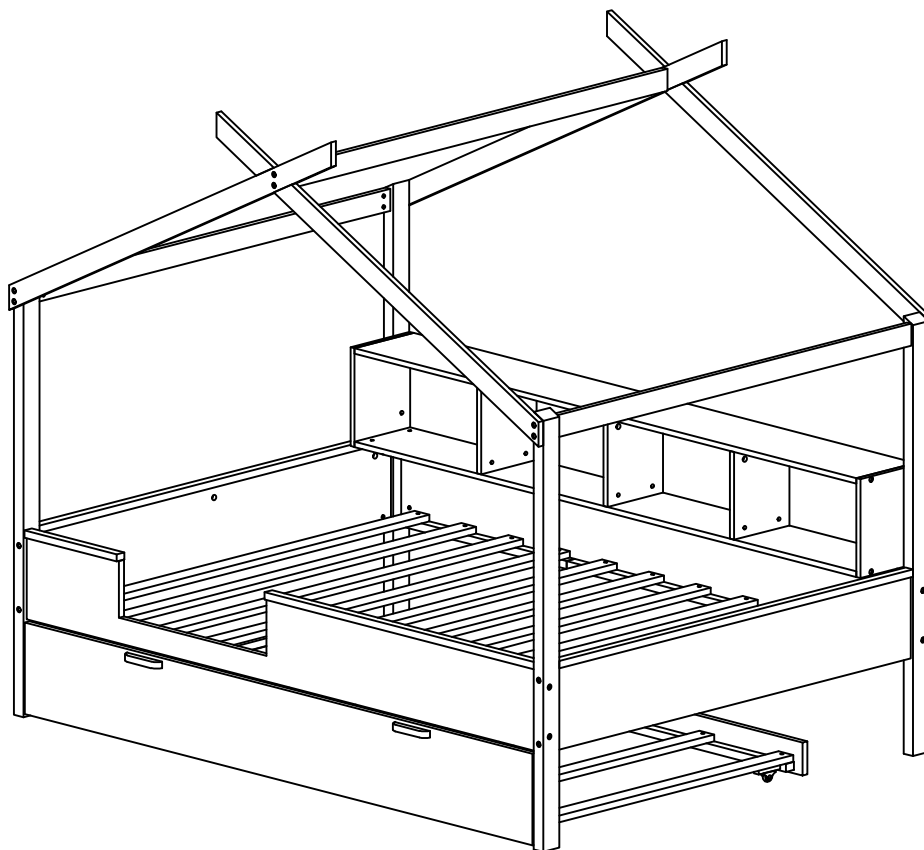

ASSEMBLY INTRUCTION

WF305227/WF305228

PARK LIST

WF305227

(E)	Front side rail	01	(Q)	Back trundle bed	01
(H)	Back side rail	01	(T)	Top panel	01
(I)	Upper back right bar	01	(U)	Bottom panel	01
(P)	Front trundle bed	01	(X)	Back panel	01

WF305228

(A)	Front left leg	01	(M)	Side support roof	02
(B)	Front right leg	01	(N)	Mid support roof	01
(C)	Back left leg	01	(O)	Slat full bed	11
(D)	Back right leg	01	(O)	Split bar full bed	02
(F)	Upper front left bar	01	(R)	Slat trundle bed	07
(G)	Upper front right bar	01	(R)	Split bar trundle bed	02
(J)	Side rails	02	(V)	Side panel	02
(K)	Upper side bar	02	(W)	Mid panel	03
(L)	Roof bar	04			