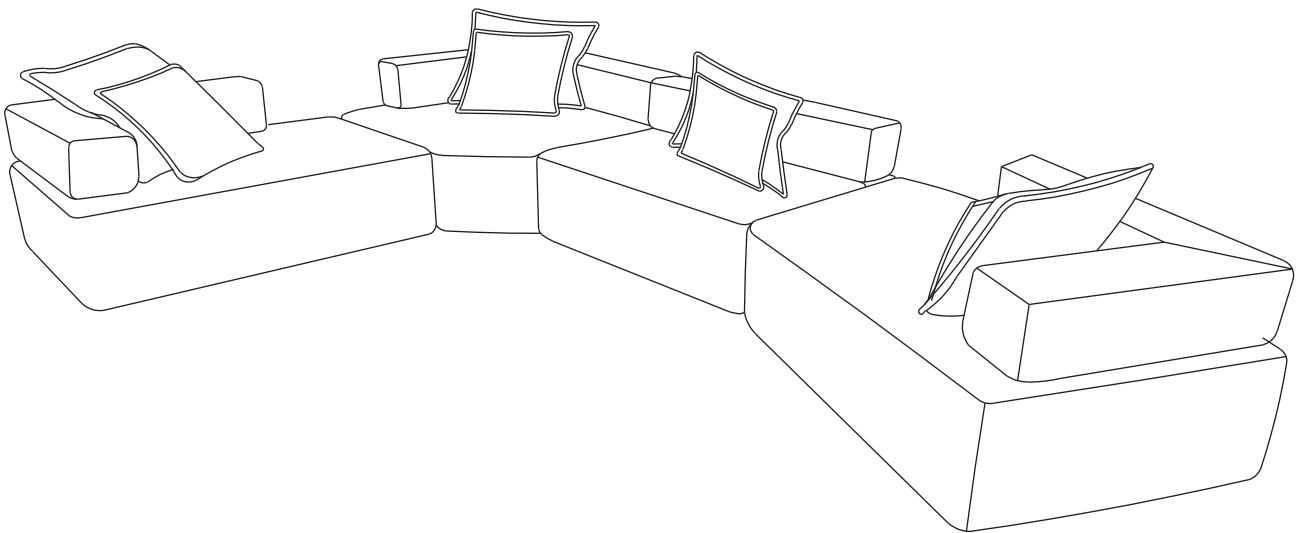

ASSEMBLY INSTRUCTIONS

N723P167169/N723P167173
N723P167170/N723P167174
N723P167171/N723P167175
N723P167172/N723P167176

Return & Warranty policy:

--We strive to offer the highest quality products, and we also try our best to satisfy each and every customer that orders from us with replacement parts/or service as needed.

--If the item is damaged or defective, please take photos as evidence for replacements and refunds.

--Please do not return to store, contact the seller if you have any trouble with this product.

TIPS:

1. The sectional sofa comes in 4 separate boxes, might be delivered at different times. Please wait several days patiently.
2. Due to differences of light effects, the actual color of the materials might be slightly different from the pictures.
3. No Assembly Required. This sofa can free of your stereotyped nightmare of furniture assembly.
4. Due to package compression for better shipment, the fabric may have wrinkles.
5. Please take all packages out and pat every part to make it rebound better and fluffy, so that it can restore to picture-like status.
6. Please keep children away from the plastic bags.

1. Pat to make it rebound better and fluffy.

2. Knead your cushion like giving your cushion a massage while allowing the air to flow through the foam.

72h

It might takes up to 72 hours.

PART LIST:

NO	DESCRIPTION	SKETCH	QTY	
A	LOUNGE FRAME		1PC	N723P167169 N723P167173 A x 1 E x 1 F x 1 N723P167170 N723P167174 B x 1 E x 1 F x 1 N723P167171 N723P167175 C x 1 E x 1 F x 1 N723P167172 N723P167176 D x 1 E x 1 F x 1
B	CORNER FRAME		1PC	
C	LOVESEAT FRAME		1PC	
D	SPECIAL-SHAPED FRAME		1PC	
E	SMALL PILLOW		4PCS	
F	BIG PILLOW		4PCS	