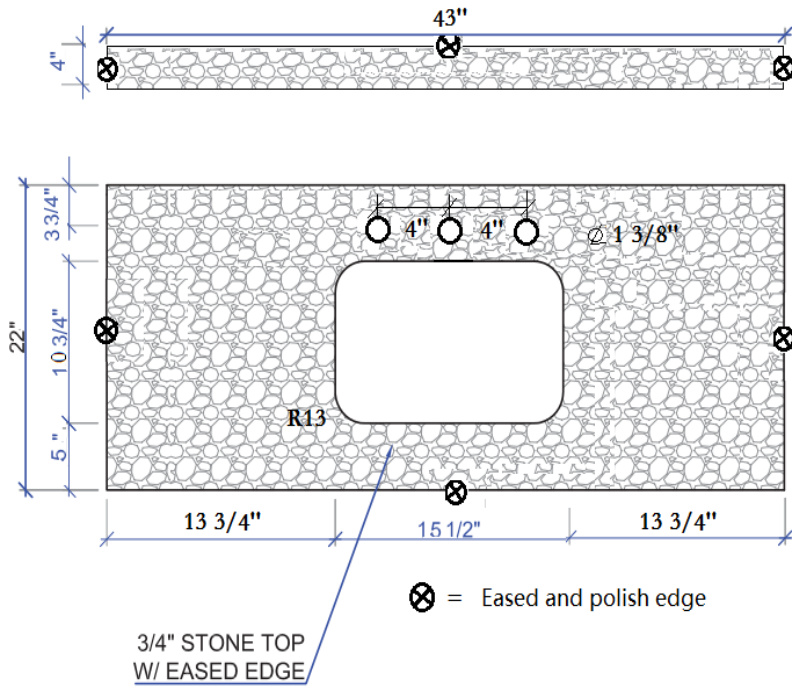

Product Manual

Product name	Bathroom stone vanity top
Item code	W50935006
Include	Vanity top+Ceramic sink +back splash
Stone Color	Grey
Material	Engineered stone
Specification	1092x559x18mm (43x22x3/4 inch)
Number of Sink Spaces	1
Sink Installation Type	Undermount
Sink size	470x345x200mm(18.5x13.6x8inch)
Sink Included	Yes
Sink Finish	white
Sink material	Ceramic
Sink Shape	Rectangular
Sink qualified	UPC
Number of Included Sinks	1
Backsplash Included	Yes
Side Splash Included	No
Faucet Installation Type	Centerset
Faucet Installation Type (Single Faucet Mount)	Three holePre-Drilled Drain Hole
Drain Placement	Center
Drain Assembly Included	No
P-Trap Included	No
Country of Origin	China
Product Warranty	Yes
Warranty Length	2 years

Drawings :

Undercounter
Under Counter Mounting
Size: **470×345×200mm**
420×300mm