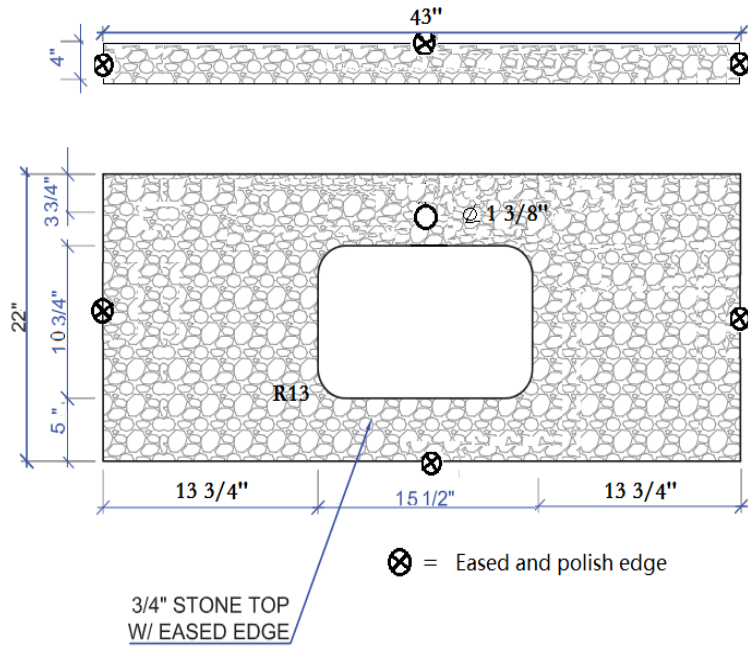

Product Manual

Product name	Bathroom stone vanity top
Item code	W50935005
Include	Vanity top+Ceramic sink +back splash
Stone Color	Grey
Material	Engineered stone
Specification	1092x559x18mm (43x22x3/4 inch)
Number of Sink Spaces	1
Sink Installation Type	Undermount
Sink size	470x345x200mm(18.5x13.6x8inch)
Sink Included	Yes
Sink Finish	white
Sink material	Ceramic
Sink Shape	Rectangular
Sink qualified	UPC
Number of Included Sinks	1
Backsplash Included	Yes
Side Splash Included	No
Faucet Installation Type	Centerset
Faucet Installation Type (Single Faucet Mount)	Single holePre-Drilled Drain Hole
Drain Placement	Center
Drain Assembly Included	No
P-Trap Included	No
Country of Origin	China
Product Warranty	Yes
Warranty Length	2 years

Drawings :

Undercounter
Under Counter Mounting
Size: **470×345×200mm**
420×300mm