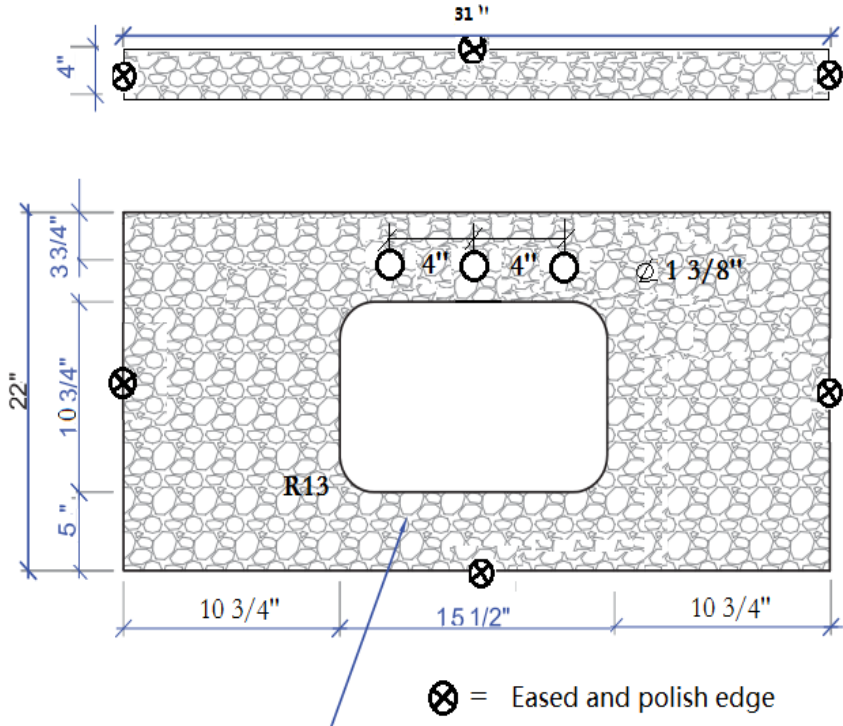

Product Manual

Product name	Bathroom stone vanity top
Item code	W50935002
Include	Vanity top+Ceramic sink +back splash (4inch)
Stone Color	Grey
Material	Engineered stone
Specification	790x559x18mm (31x22x3/4 inch)
Number of Sink Spaces	1
Sink Installation Type	Undermount
Sink size	470x345x200mm(18.5x13.6x8inch)
Sink Included	Yes
Sink Finish	white
Sink material	Ceramic
Sink Shape	Rectangular
Sink qualified	UPC
Number of Included Sinks	1
Backsplash Included	Yes
Side Splash Included	No
Faucet Installation Type	Centerset
Faucet Installation Type (Single Faucet Mount)	Three holePre-Drilled Drain Hole
Drain Placement	Center
Drain Assembly Included	No
P-Trap Included	No
Country of Origin	China
Product Warranty	Yes
Warranty Length	2 years

Drawings :

3/4" STONE TOP
W/ EASED EDGE

⊗ = Eased and polish edge

Undermount