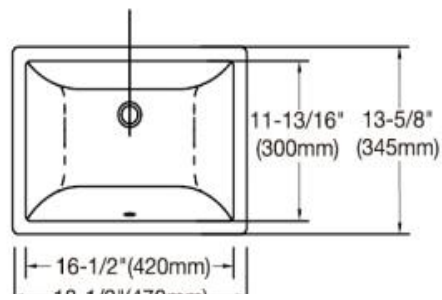

Product Manual

Product name	Bathroom stone vanity top
Item code	W50935002
Include	Vanity top+Ceramic sink +back splash (4inch)
Stone Color	Grey
Material	Engineered stone
Specification	790x559x18mm (31x22x3/4 inch)
Number of Sink Spaces	1
Sink Installation Type	Undermount
Sink size	470x345x200mm(18.5x13.6x8inch)
Sink Included	Yes
Sink Finish	white
Sink material	Ceramic
Sink Shape	Rectangular
Sink qualified	UPC
Number of Included Sinks	1
Backsplash Included	Yes
Side Splash Included	No
Faucet Installation Type	Centerset
Faucet Installation Type (Single Faucet Mount)	Three holePre-Drilled Drain Hole
Drain Placement	Center
Drain Assembly Included	No
P-Trap Included	No
Country of Origin	China
Product Warranty	Yes
Warranty Length	2 years

Drawings :

3/4" STONE TOP
W/ EASED EDGE

⊗ = Eased and polish edge

Undermount