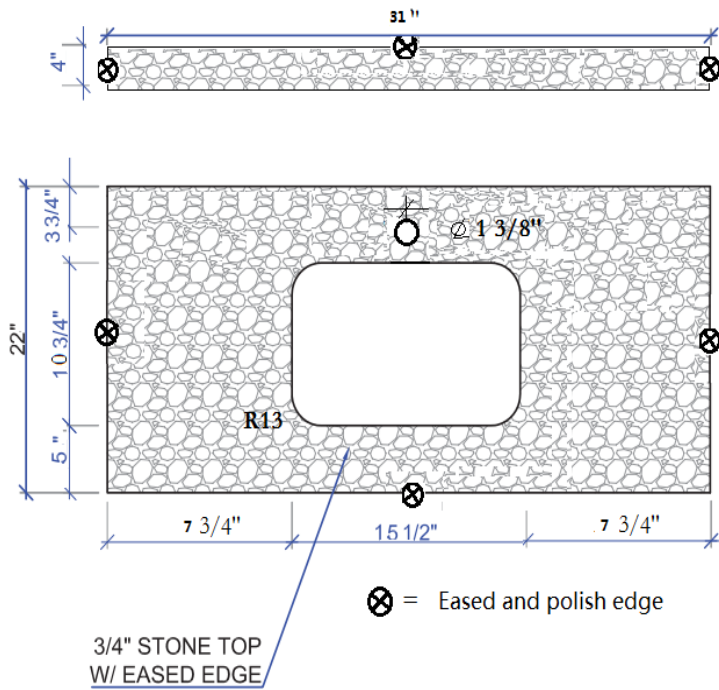

## Product Manual

Product name	Bathroom stone vanity top
Item code	W50935001
Include	Vanity top+Ceramic sink +back splash (4inch)
Stone Color	Calacatta white
Material	Engineered stone
Specification	790x559x18mm (31x22x3/4 inch )
Number of Sink Spaces	1
Sink Installation Type	Undermount
Sink size	470x345x200mm(18.5x13.6x8inch)
Sink Included	Yes
Sink Finish	white
Sink material	Ceramic
Sink Shape	Rectangular
Sink qualified	UPC
Number of Included Sinks	1
Backsplash Included	Yes
Side Splash Included	No
Faucet Installation Type	Centerset
Faucet Installation Type (Single Faucet Mount)	Single holePre-Drilled Drain Hole
Drain Placement	Center
Drain Assembly Included	No
P-Trap Included	No
Country of Origin	China
Product Warranty	Yes
Warranty Length	2 years

**Drawings :**

Undercounter  
Under Counter Mounting  
Size: **470 × 345 × 200mm**  
**420 × 300mm**