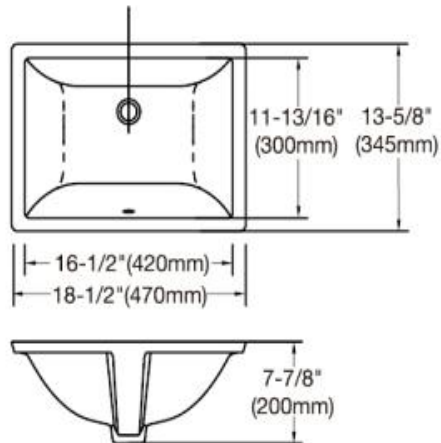

## Product Manual

Product name	Bathroom stone vanity top
Item code	W50935001
Include	Vanity top+Ceramic sink +back splash (4inch)
Stone Color	Calacatta white
Material	Engineered stone
Specification	790x559x18mm (31x22x3/4 inch )
Number of Sink Spaces	1
Sink Installation Type	Undermount
Sink size	470x345x200mm(18.5x13.6x8inch)
Sink Included	Yes
Sink Finish	white
Sink material	Ceramic
Sink Shape	Rectangular
Sink qualified	UPC
Number of Included Sinks	1
Backsplash Included	Yes
Side Splash Included	No
Faucet Installation Type	Centerset
Faucet Installation Type (Single Faucet Mount)	Single holePre-Drilled Drain Hole
Drain Placement	Center
Drain Assembly Included	No
P-Trap Included	No
Country of Origin	China
Product Warranty	Yes
Warranty Length	2 years

**Drawings :**

Undercounter  
Under Counter Mounting  
Size: **470 × 345 × 200mm**  
**420 × 300mm**