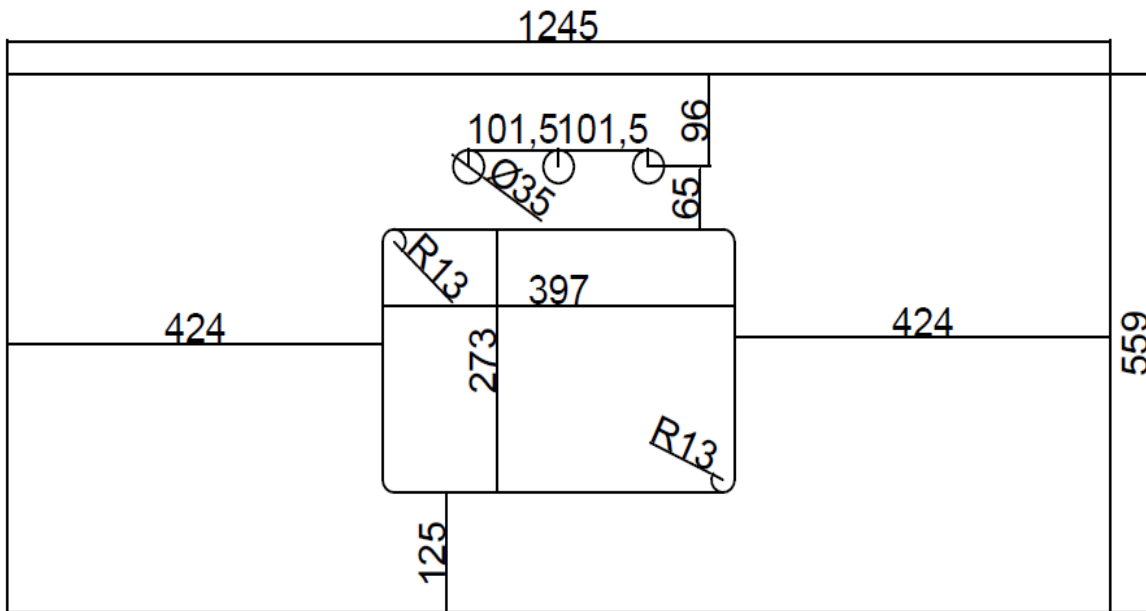

# Product Manual

Product name	Bathroom stone vanity top
Item code	W50921983
Include	Vanity top+Ceramic sink +back splash
Stone Color	Carrara white
Material	Engineered stone
Specification	1245x559x18mm (49x22x3/4 inch )
Number of Sink Spaces	1
Sink Installation Type	Undermount
Sink size	470x345x200mm(18.5x13.6x8inch)
Sink Included	Yes
Sink Finish	white
Sink material	Ceramic
Sink Shape	Rectangular
Sink qualified	UPC
Number of Included Sinks	1
Backsplash Included	Yes
Side Splash Included	No
Faucet Installation Type	Centerset
Faucet Installation Type (Single Faucet Mount)	Single holePre-Drilled Drain Hole
Drain Placement	Center
Drain Assembly Included	No
P-Trap Included	No
Country of Origin	China
Product Warranty	Yes
Warranty Length	2 years

**Drawings :**

Undercounter  
 Under Counter Mounting  
 Size: **470×345×200mm**  
**420×300mm**