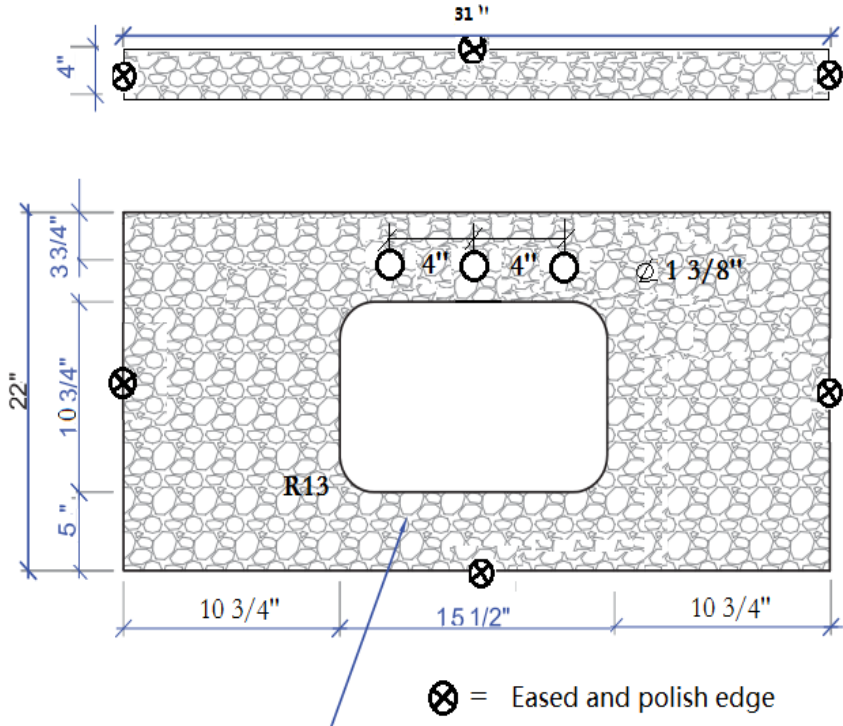

Product Manual

Product name	Bathroom stone vanity top
Item code	W50921980
Include	Vanity top+Ceramic sink +back splash (4inch)
Stone Color	Carrara white
Material	Engineered stone
Specification	790x559x18mm (31x22x3/4 inch)
Number of Sink Spaces	1
Sink Installation Type	Undermount
Sink size	470x345x200mm(18.5x13.6x8inch)
Sink Included	Yes
Sink Finish	white
Sink material	Ceramic
Sink Shape	Rectangular
Sink qualified	UPC
Number of Included Sinks	1
Backsplash Included	Yes
Side Splash Included	No
Faucet Installation Type	Centerset
Faucet Installation Type (Single Faucet Mount)	Single holePre-Drilled Drain Hole
Drain Placement	Center
Drain Assembly Included	No
P-Trap Included	No
Country of Origin	China
Product Warranty	Yes
Warranty Length	2 years

Drawings :

3/4" STONE TOP
W/ EASED EDGE

⊗ = Eased and polish edge

Undermount