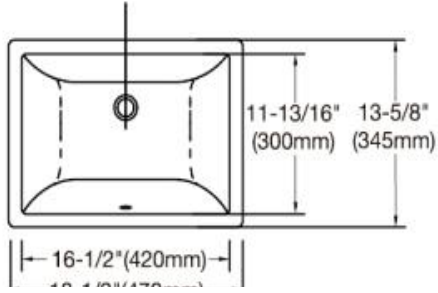

Product Manual

Product name	Bathroom stone vanity top
Item code	W50921980
Include	Vanity top+Ceramic sink +back splash (4inch)
Stone Color	Carrara white
Material	Engineered stone
Specification	790x559x18mm (31x22x3/4 inch)
Number of Sink Spaces	1
Sink Installation Type	Undermount
Sink size	470x345x200mm(18.5x13.6x8inch)
Sink Included	Yes
Sink Finish	white
Sink material	Ceramic
Sink Shape	Rectangular
Sink qualified	UPC
Number of Included Sinks	1
Backsplash Included	Yes
Side Splash Included	No
Faucet Installation Type	Centerset
Faucet Installation Type (Single Faucet Mount)	Single holePre-Drilled Drain Hole
Drain Placement	Center
Drain Assembly Included	No
P-Trap Included	No
Country of Origin	China
Product Warranty	Yes
Warranty Length	2 years

Drawings :

3/4" STONE TOP
W/ EASED EDGE

⊗ = Eased and polish edge

Undermount