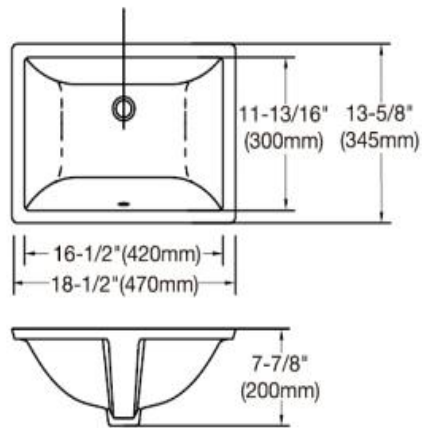

# Product Manual

Product name	Bathroom stone vanity top
Item code	W50934995
Include	Vanity top+Ceramic sink +back splash
Stone Color	Carrara white
Material	Engineered stone
Specification	940x559x18mm (37x22x3/4 inch )
Number of Sink Spaces	1
Sink Installation Type	Undermount
Sink size	470x345x200mm(18.5x13.6x8inch)
Sink Included	Yes
Sink Finish	white
Sink material	Ceramic
Sink Shape	Rectangular
Sink qualified	UPC
Number of Included Sinks	1
Backsplash Included	Yes
Side Splash Included	No
Faucet Installation Type	Centerset
Faucet Installation Type (Single Faucet Mount)	Single holePre-Drilled Drain Hole
Drain Placement	Center
Drain Assembly Included	No
P-Trap Included	No
Country of Origin	China
Product Warranty	Yes
Warranty Length	2 years

**Drawings :**

---

Undercounter  
Under Counter Mounting  
Size: **470×345×200mm**  
**420×300mm**