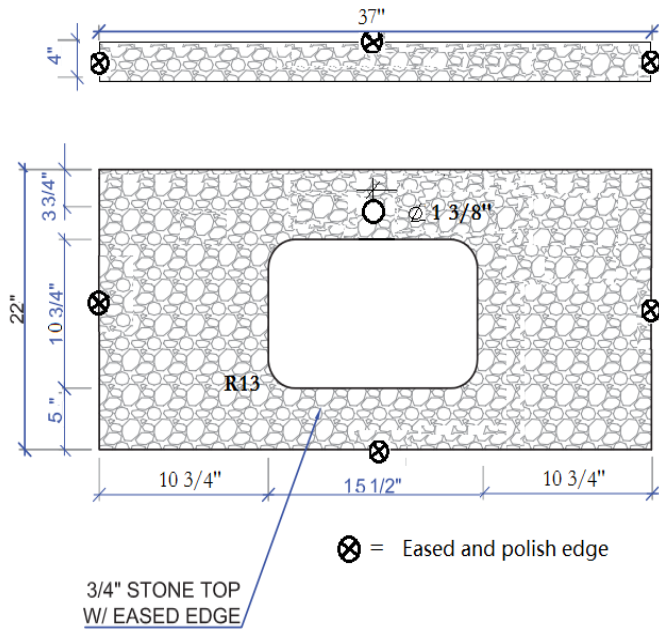

# Product Manual

Product name	Bathroom stone vanity top
Item code	W50934995
Include	Vanity top+Ceramic sink +back splash
Stone Color	Carrara white
Material	Engineered stone
Specification	940x559x18mm (37x22x3/4 inch )
Number of Sink Spaces	1
Sink Installation Type	Undermount
Sink size	470x345x200mm(18.5x13.6x8inch)
Sink Included	Yes
Sink Finish	white
Sink material	Ceramic
Sink Shape	Rectangular
Sink qualified	UPC
Number of Included Sinks	1
Backsplash Included	Yes
Side Splash Included	No
Faucet Installation Type	Centerset
Faucet Installation Type (Single Faucet Mount)	Single holePre-Drilled Drain Hole
Drain Placement	Center
Drain Assembly Included	No
P-Trap Included	No
Country of Origin	China
Product Warranty	Yes
Warranty Length	2 years

**Drawings :**

---

Undercounter  
Under Counter Mounting  
Size: **470×345×200mm**  
**420×300mm**