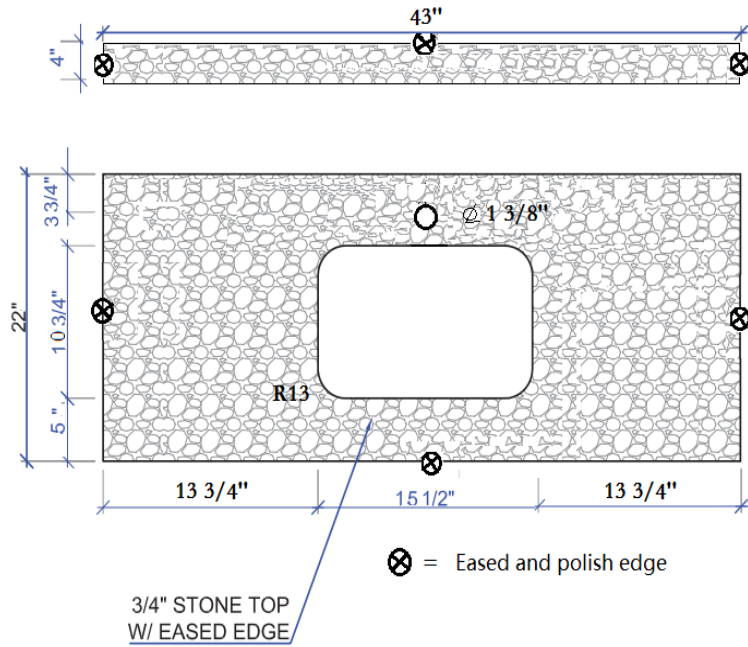

Product Manual

Product name	Bathroom stone vanity top
Item code	W50934997
Include	Vanity top+Ceramic sink +back splash
Stone Color	Carrara white
Material	Engineered stone
Specification	1092x559x18mm (43x22x3/4 inch)
Number of Sink Spaces	1
Sink Installation Type	Undermount
Sink size	470x345x200mm(18.5x13.6x8inch)
Sink Included	Yes
Sink Finish	white
Sink material	Ceramic
Sink Shape	Rectangular
Sink qualified	UPC
Number of Included Sinks	1
Backsplash Included	Yes
Side Splash Included	No
Faucet Installation Type	Centerset
Faucet Installation Type (Single Faucet Mount)	Single holePre-Drilled Drain Hole
Drain Placement	Center
Drain Assembly Included	No
P-Trap Included	No
Country of Origin	China
Product Warranty	Yes
Warranty Length	2 years

Drawings :

Undercounter
Under Counter Mounting
Size: **470×345×200mm**
420×300mm