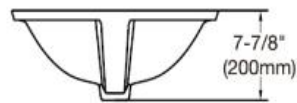

Product Manual

Product name	Bathroom stone vanity top
Item code	W50934996
Include	Vanity top+Ceramic sink +back splash
Stone Color	Calacatta white
Material	Engineered stone
Specification	940x559x18mm (37x22x3/4 inch)
Number of Sink Spaces	1
Sink Installation Type	Undermount
Sink size	470x345x200mm(18.5x13.6x8inch)
Sink Included	Yes
Sink Finish	white
Sink material	Ceramic
Sink Shape	Rectangular
Sink qualified	UPC
Number of Included Sinks	1
Backsplash Included	Yes
Side Splash Included	No
Faucet Installation Type	Centerset
Faucet Installation Type (Single Faucet Mount)	Three holePre-Drilled Drain Hole
Drain Placement	Center
Drain Assembly Included	No
P-Trap Included	No
Country of Origin	China
Product Warranty	Yes
Warranty Length	2 years

Drawings :

Undercounter
 Under Counter Mounting
 Size: **470×345×200mm**
420×300mm