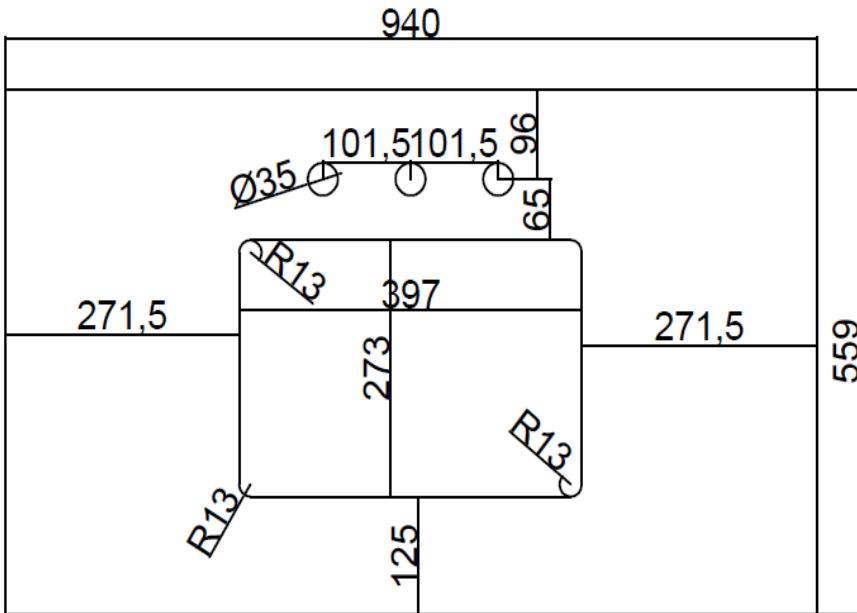

Product Manual

Product name	Bathroom stone vanity top
Item code	W50934996
Include	Vanity top+Ceramic sink +back splash
Stone Color	Calacatta white
Material	Engineered stone
Specification	940x559x18mm (37x22x3/4 inch)
Number of Sink Spaces	1
Sink Installation Type	Undermount
Sink size	470x345x200mm(18.5x13.6x8inch)
Sink Included	Yes
Sink Finish	white
Sink material	Ceramic
Sink Shape	Rectangular
Sink qualified	UPC
Number of Included Sinks	1
Backsplash Included	Yes
Side Splash Included	No
Faucet Installation Type	Centerset
Faucet Installation Type (Single Faucet Mount)	Three holePre-Drilled Drain Hole
Drain Placement	Center
Drain Assembly Included	No
P-Trap Included	No
Country of Origin	China
Product Warranty	Yes
Warranty Length	2 years

Drawings :

Undercounter
 Under Counter Mounting
 Size: **470×345×200mm**
420×300mm