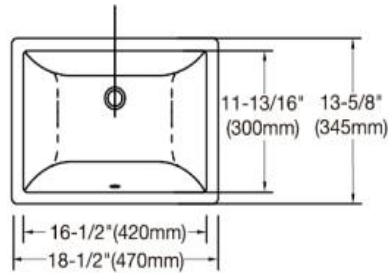

Product Manual

Product name	Bathroom stone vanity top
Item code	W50934996
Include	Vanity top+Ceramic sink +back splash
Stone Color	Calacatta white
Material	Engineered stone
Specification	940x559x18mm (37x22x3/4 inch)
Number of Sink Spaces	1
Sink Installation Type	Undermount
Sink size	470x345x200mm(18.5x13.6x8inch)
Sink Included	Yes
Sink Finish	white
Sink material	Ceramic
Sink Shape	Rectangular
Sink qualified	UPC
Number of Included Sinks	1
Backsplash Included	Yes
Side Splash Included	No
Faucet Installation Type	Centerset
Faucet Installation Type (Single Faucet Mount)	Three holePre-Drilled Drain Hole
Drain Placement	Center
Drain Assembly Included	No
P-Trap Included	No
Country of Origin	China
Product Warranty	Yes
Warranty Length	2 years

Drawings :

Undercounter
 Under Counter Mounting
 Size: **470×345×200mm**
420×300mm