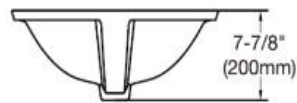

Product Manual

Product name	Bathroom stone vanity top
Item code	W50921981
Include	Vanity top+Ceramic sink +back splash
Stone Color	Carrara white
Material	Engineered stone
Specification	940x559x18mm (37x22x3/4 inch)
Number of Sink Spaces	1
Sink Installation Type	Undermount
Sink size	470x345x200mm(18.5x13.6x8inch)
Sink Included	Yes
Sink Finish	white
Sink material	Ceramic
Sink Shape	Rectangular
Sink qualified	UPC
Number of Included Sinks	1
Backsplash Included	Yes
Side Splash Included	No
Faucet Installation Type	Centerset
Faucet Installation Type (Single Faucet Mount)	Single holePre-Drilled Drain Hole
Drain Placement	Center
Drain Assembly Included	No
P-Trap Included	No
Country of Origin	China
Product Warranty	Yes
Warranty Length	2 years

Drawings :

Undercounter
 Under Counter Mounting
 Size: **470×345×200mm**
420×300mm