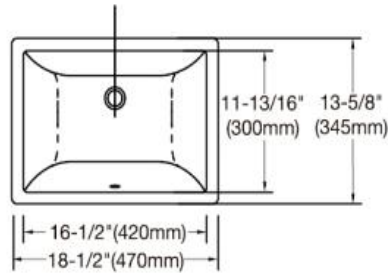

Product Manual

Product name	Bathroom stone vanity top
Item code	W50921981
Include	Vanity top+Ceramic sink +back splash
Stone Color	Carrara white
Material	Engineered stone
Specification	940x559x18mm (37x22x3/4 inch)
Number of Sink Spaces	1
Sink Installation Type	Undermount
Sink size	470x345x200mm(18.5x13.6x8inch)
Sink Included	Yes
Sink Finish	white
Sink material	Ceramic
Sink Shape	Rectangular
Sink qualified	UPC
Number of Included Sinks	1
Backsplash Included	Yes
Side Splash Included	No
Faucet Installation Type	Centerset
Faucet Installation Type (Single Faucet Mount)	Single holePre-Drilled Drain Hole
Drain Placement	Center
Drain Assembly Included	No
P-Trap Included	No
Country of Origin	China
Product Warranty	Yes
Warranty Length	2 years

Drawings :

Undercounter
 Under Counter Mounting
 Size: **470×345×200mm**
420×300mm