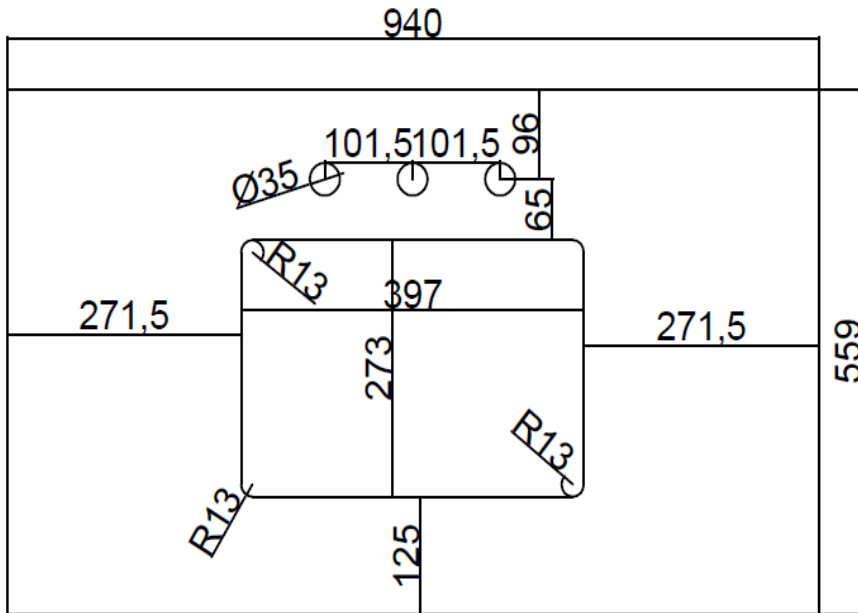

Product Manual

Product name	Bathroom stone vanity top
Item code	W50921981
Include	Vanity top+Ceramic sink +back splash
Stone Color	Carrara white
Material	Engineered stone
Specification	940x559x18mm (37x22x3/4 inch)
Number of Sink Spaces	1
Sink Installation Type	Undermount
Sink size	470x345x200mm(18.5x13.6x8inch)
Sink Included	Yes
Sink Finish	white
Sink material	Ceramic
Sink Shape	Rectangular
Sink qualified	UPC
Number of Included Sinks	1
Backsplash Included	Yes
Side Splash Included	No
Faucet Installation Type	Centerset
Faucet Installation Type (Single Faucet Mount)	Single holePre-Drilled Drain Hole
Drain Placement	Center
Drain Assembly Included	No
P-Trap Included	No
Country of Origin	China
Product Warranty	Yes
Warranty Length	2 years

Drawings :

Undercounter
 Under Counter Mounting
 Size: **470×345×200mm**
420×300mm