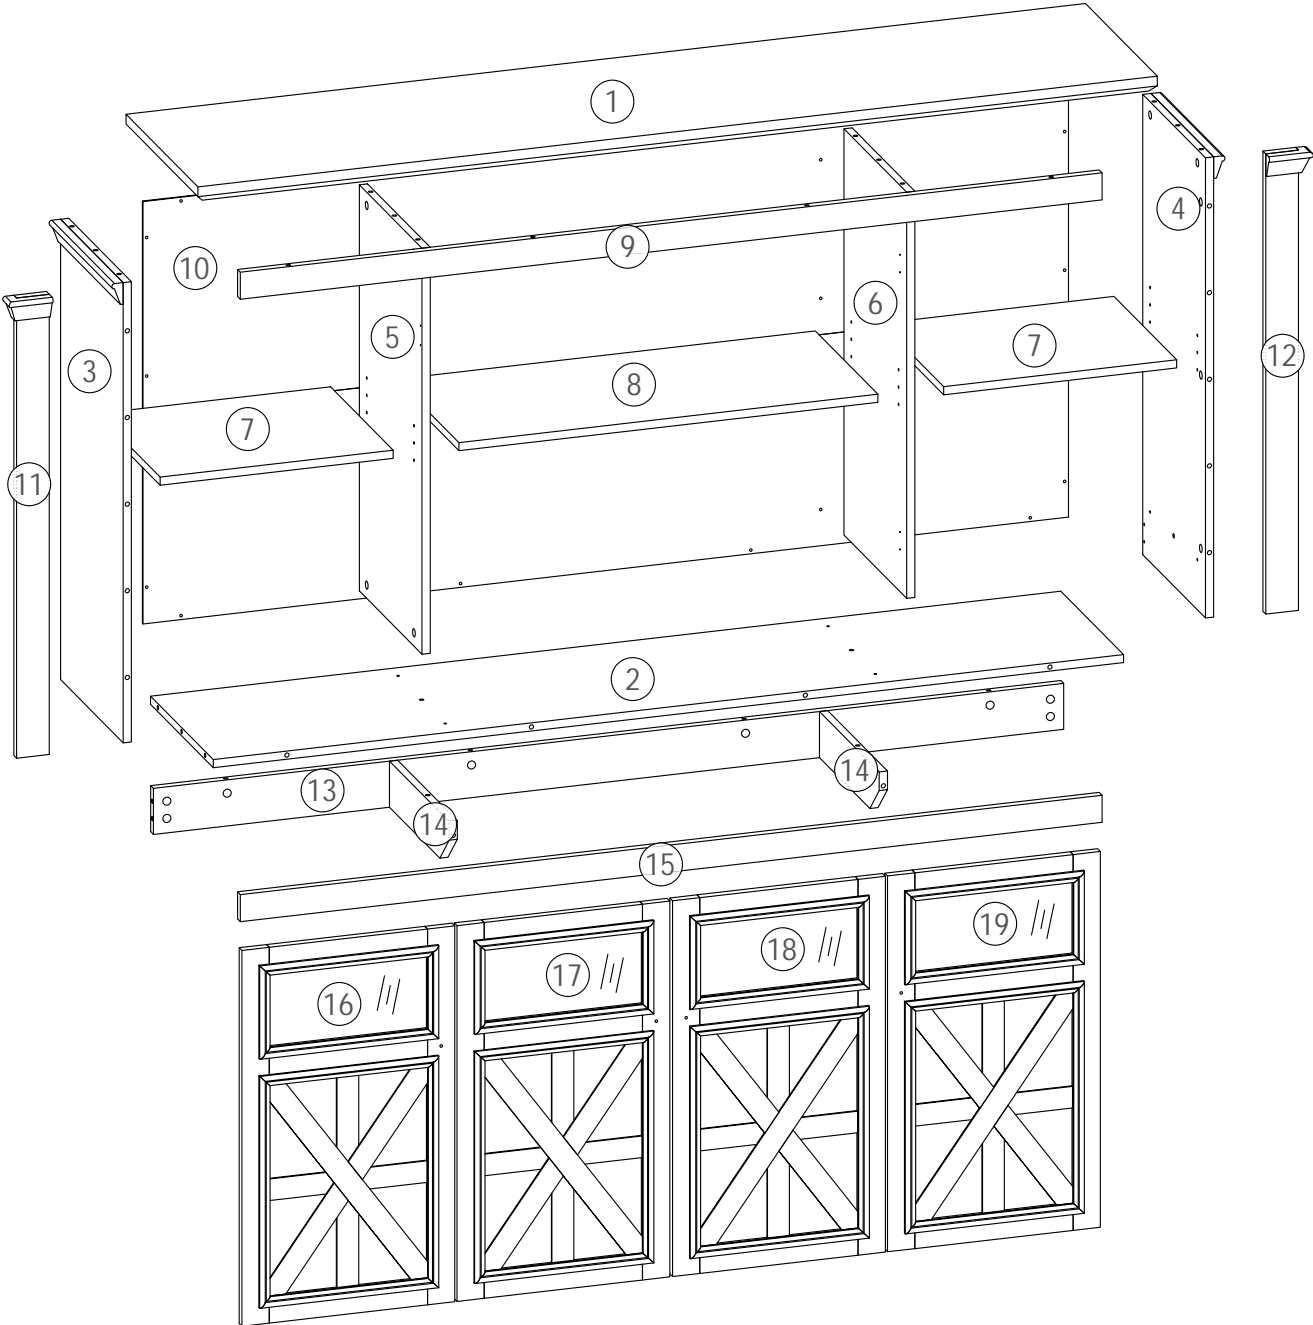

4 Doors Cabinet

Item#YS-005

Assembly Instructions

NOTE: This instruction manual contains **IMPORTANT** safety information.
Please read carefully before assembling the product

List of Parts

List of Hardware

No.	Hardware	Quantity
A		48
B		Ø15x9MM
C		12
D		Ø8x30MM
E		2
F		6
G		Ø3.5x14MM
H		4
I		2
J		Ø4x22MM
K		Ø3.5x12MM
L		4
M		4

List of Hardware

No.	Hardware	Quantity
N		4
O	 Ø3.0x12MM	12

STEP1

A

4 PCS

B

4 PCS