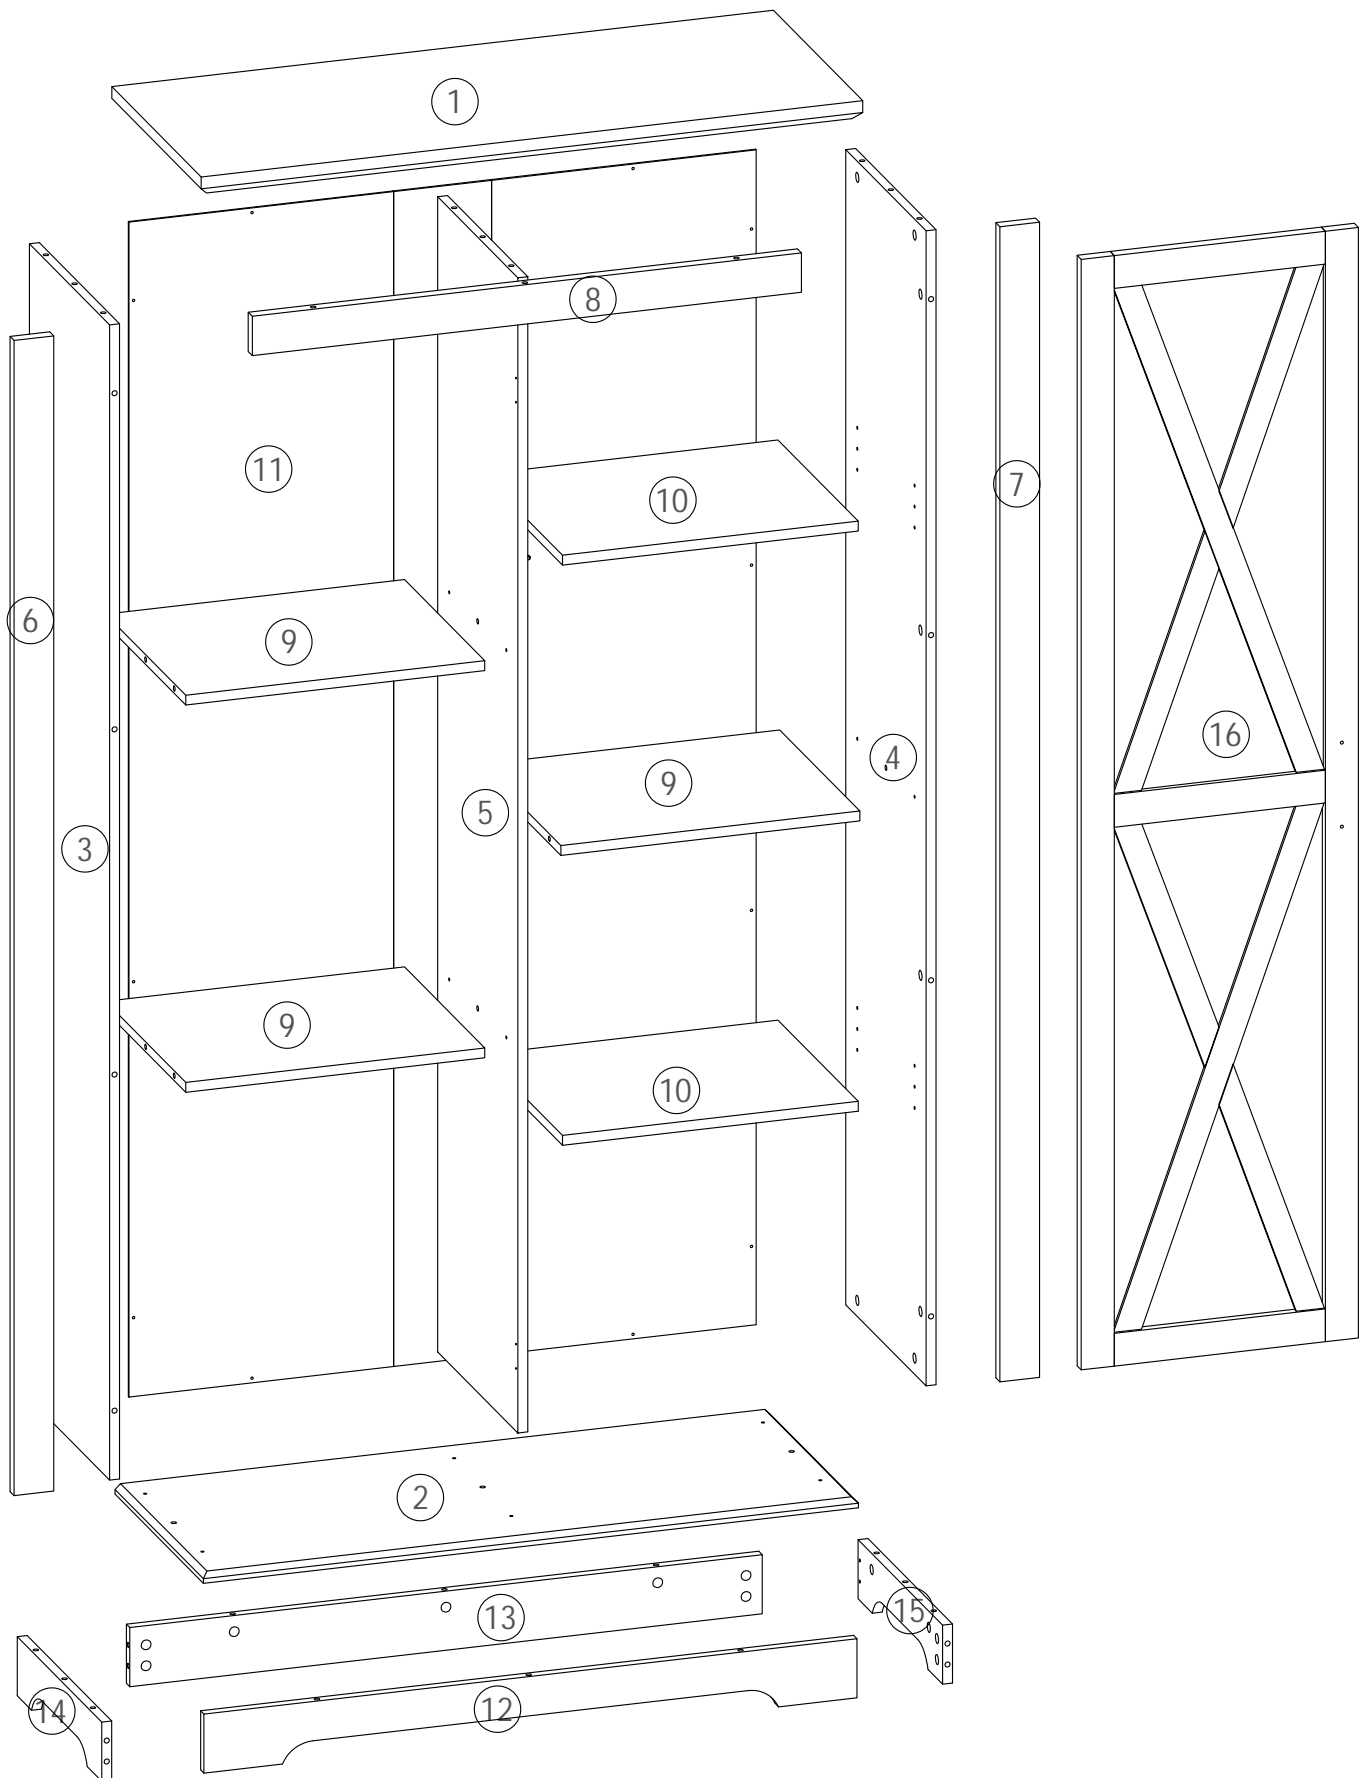

Barn Door Tall Cabinet

Item#YS-006

Assembly Instructions

NOTE: This instruction manual contains **IMPORTANT** safety information.
Please read carefully before assembling the product

List of Parts

List of Hareware

No.	Hare ware	Quanti ty
A		53
B		53
C		8
D		15
E		2
F		4
G		24+1
H		4
I		2
J		2
K		16
L		4
M		1

STEP1

A

8 PCS

B

8 PCS

STEP2

A