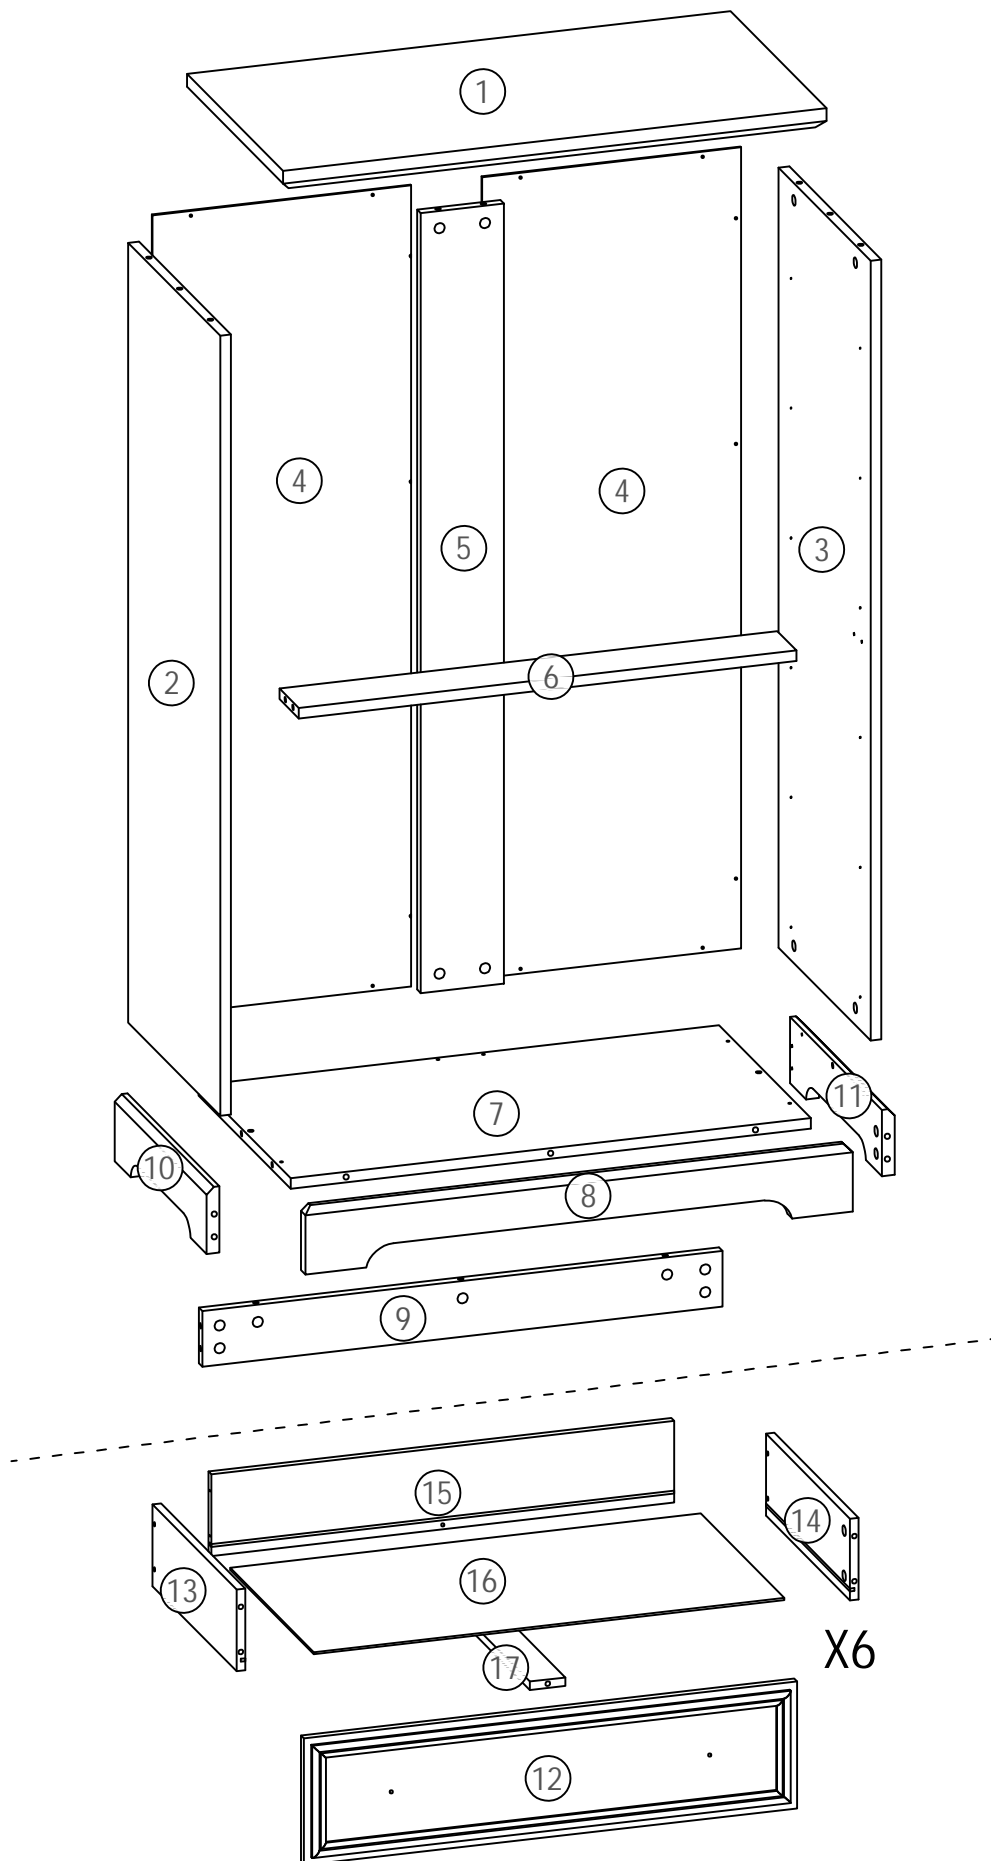

6 Drawer Cabinet

Item#YS-007

Assembly Instructions

NOTE: This instruction manual contains **IMPORTANT** safety information.
Please read carefully before assembling the product

List of Parts

List of Hareware

No.	Hare ware	Quanti ty
(A)		70
(B)	 Ø15x9MM	34
(C)	 Ø12 x9MM	36
(D)	 Ø8x30MM	4
(E)		2
(F)	 14"	24
(G)	 Ø3.0x12MM	80
(H)		12
(I)	 Ø3.5x35MM	24
(J)		12
(K)	 Ø3.5x12MM	20
(L)		2

STEP1

A

3 PCS

B

3 PCS

STEP2

A