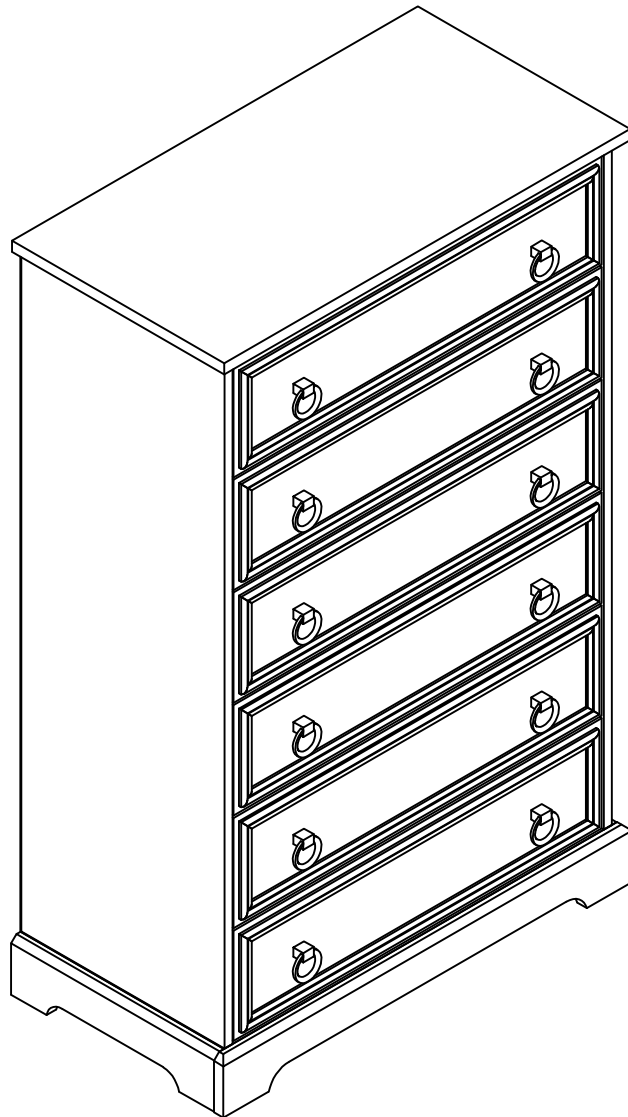

6 Drawer Cabinet

Item#YS-007

Assembly Instructions

NOTE: This instruction manual contains **IMPORTANT** safety information.
Please read carefully before assembling the product

List of Parts

List of Hareware

No.	Hare ware	Quanti ty
(A)		70
(B)	 Ø15x9MM	34
(C)	 Ø12 x9MM	36
(D)	 Ø8x30MM	4
(E)		2
(F)	 14"	24
(G)	 Ø3.0x12MM	80
(H)		12
(I)	 Ø3.5x35MM	24
(J)		12
(K)	 Ø3.5x12MM	20
(L)		2

STEP1

A

3 PCS

B

3 PCS

STEP2

A